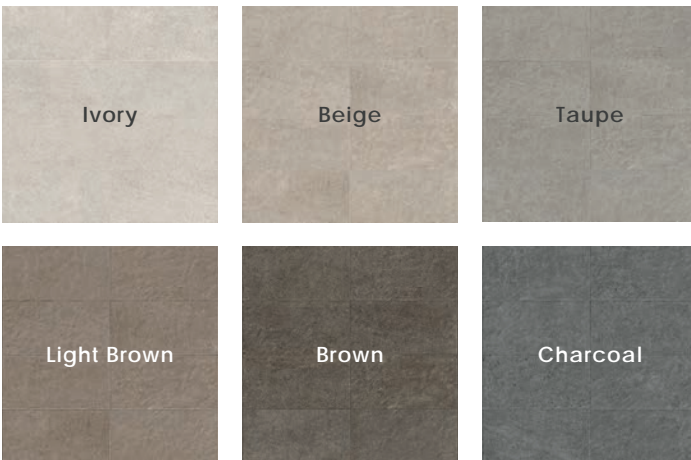

## Description

Vast porcelain tile gathers stones of intense character with balanced graphics to infinitely display contemporary limestones. With a refined palette of both warm and cool shades in an impeccable limestone aesthetic.

## Colors

Images represent the range of the product.