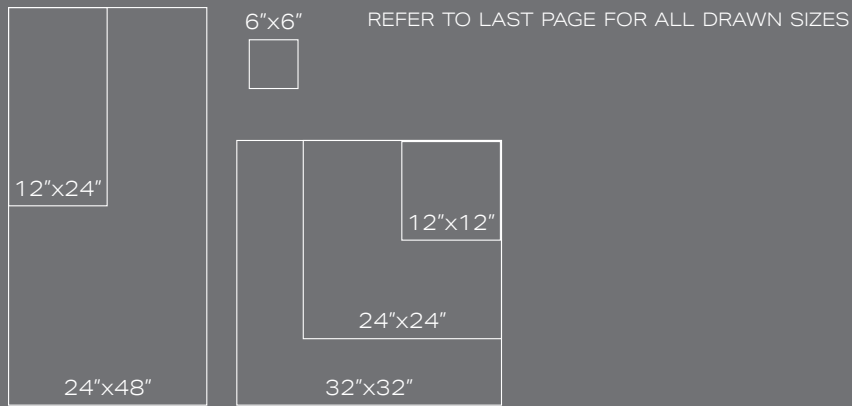

### SIZES

# VINTAGE STONE

PORCELAIN TILE

63"x126"

48"x110"

24"x48"

32"x32"

24"x24"

12"x24"

12"x12"

6"x6"

PLEASE REFER TO PAGE THREE FOR SIZE + FINISH + THICKNESS SPECIFICS