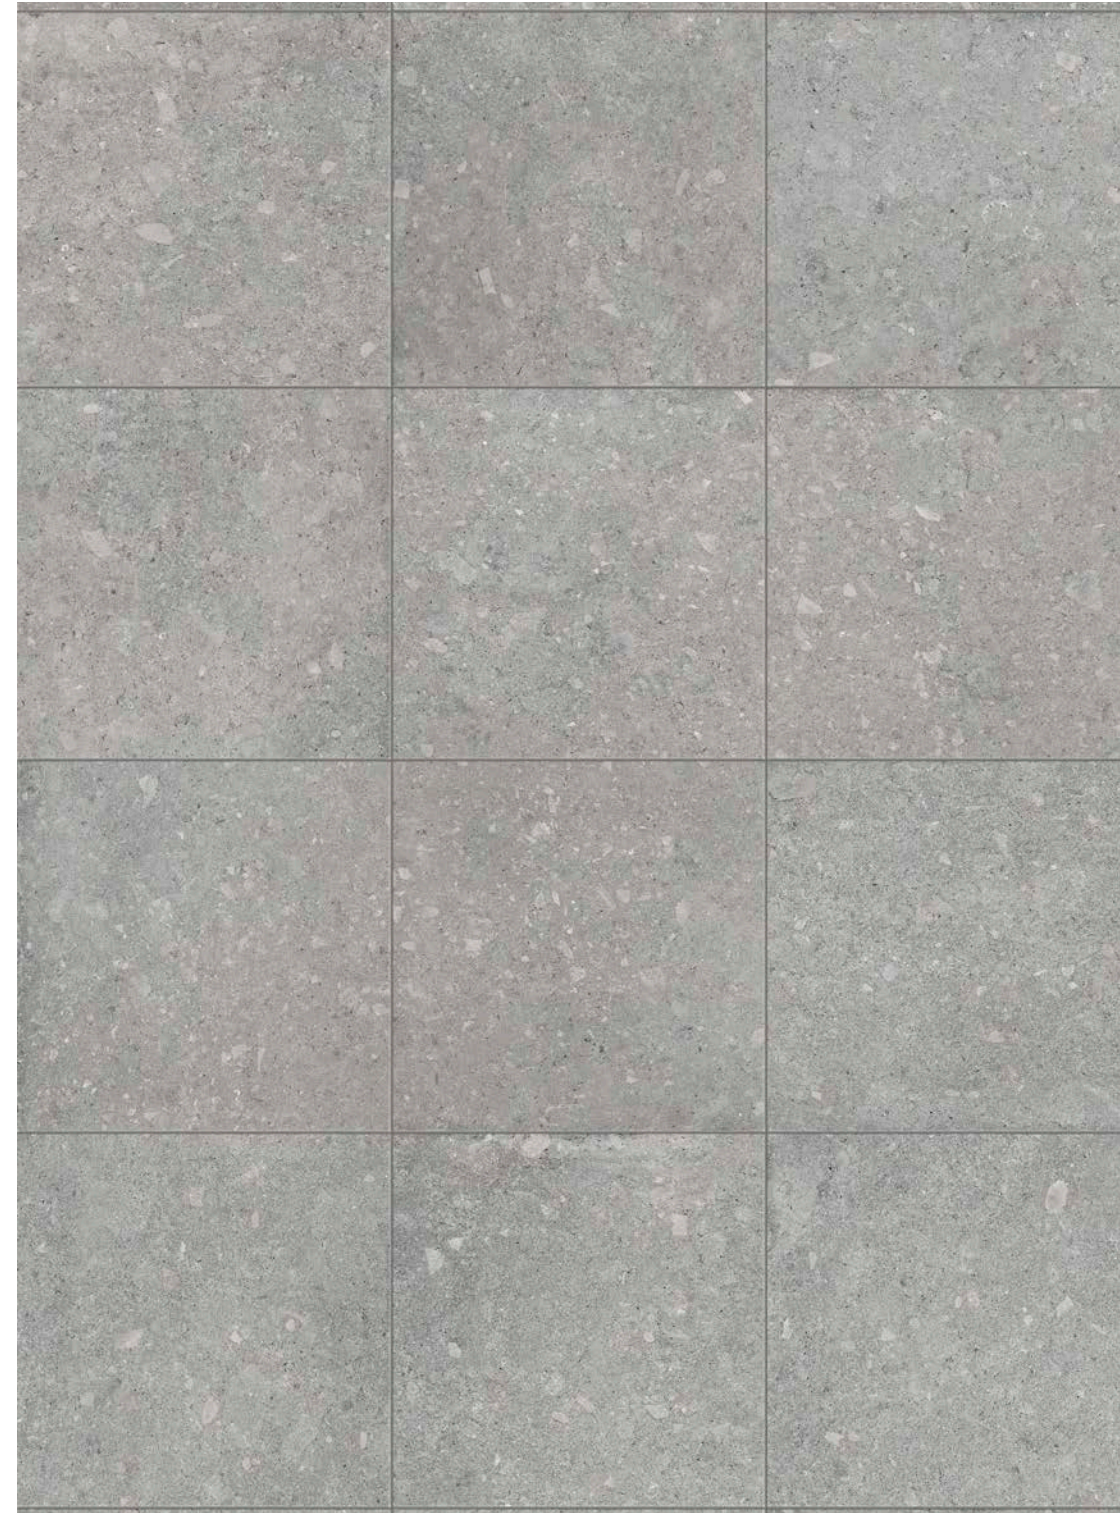

TECHNICAL DATA

SPECIFICATION REFERENCE	TEST METHOD	TEST RESULT
BREAKING STRENGTH	ISO 10545-4	10MM | R>35 N/MM², S>1300 N 6MM | R>35 N/MM², S>700 N
WATER ABSORPTION	ISO 10545-3	<0.5%
ABRASION RESISTANCE	ISO 10545-6	<150 MM³
DCOF	ANSI A326.1	≥0.42

Shade
V2
variation

**All technical data was supplied by the manufacturer and is being provided by CMC for informational purposes only. Exact test results should be requested from your CMC contact.

IMAGES REPRESENT THE RANGE

BERICI LIMESTONE