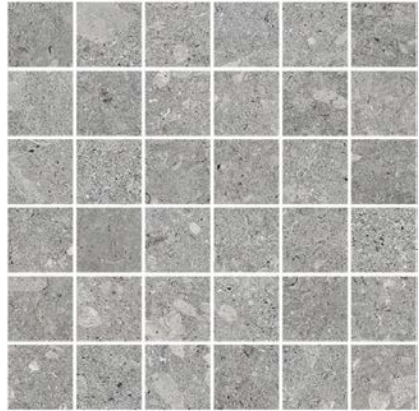

VINTAGE STONE

PORCELAIN TILE

DECOR | 2"x2" MOSAIC ON 12"x12"x10MM SHEET

BERICI LIMESTONE
MATTE