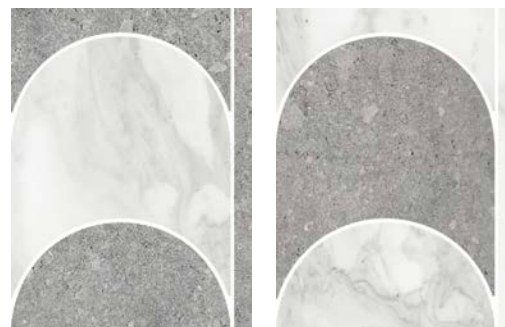

Grey

Dome Mosaic on 12"x16"x10mm Sheet Mix

White