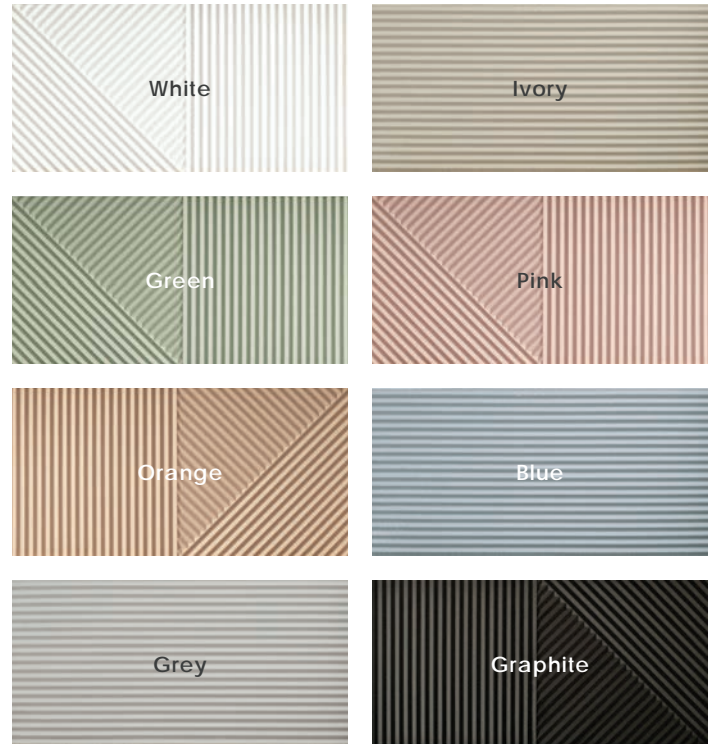

Graphite Multidirectional

Description

Wavelength porcelain tile is a constant evolution of design with modern influence. Sculptural minimalism in muted tones. With limitless pattern abilities, whether to maintain a consistent flow or challenge the direction of where lines meet.

Linear Colors

Multidirectional Colors

The multidirectional option includes both the linear and multidirectional patterns, randomly packaged together. The manufacturer tries to maintain an even split of patterns, but it is not guaranteed. Only the linear pattern may be ordered individually.

2024v2

Pink Multidirectional

Orange Linear

Size

Finish & Thickness

Matte | 10mm
Finish varies per size and color –
Refer to Color•Size•Finish Matrix

Lead Time Technical Data

8-10 Weeks

Color — Size & Thickness				
	White Linear	Ivory Linear	Green Linear	Pink Linear
12" x 24" x 10mm	Matte	Matte	Matte	Matte
Color — Size & Thickness				
	Orange Linear	Blue Linear	Grey Linear	Graphite Linear
12" x 24" x 10mm	Matte	Matte	Matte	Matte
Color — Size & Thickness				
	White Multidirectional	Ivory Multidirectional	Green Multidirectional	Pink Multidirectional
12" x 24" x 10mm	Matte	Matte	Matte	Matte
Color — Size & Thickness				
	Orange Multidirectional	Blue Multidirectional	Grey Multidirectional	Graphite Multidirectional
12" x 24" x 10mm	Matte	Matte	Matte	Matte