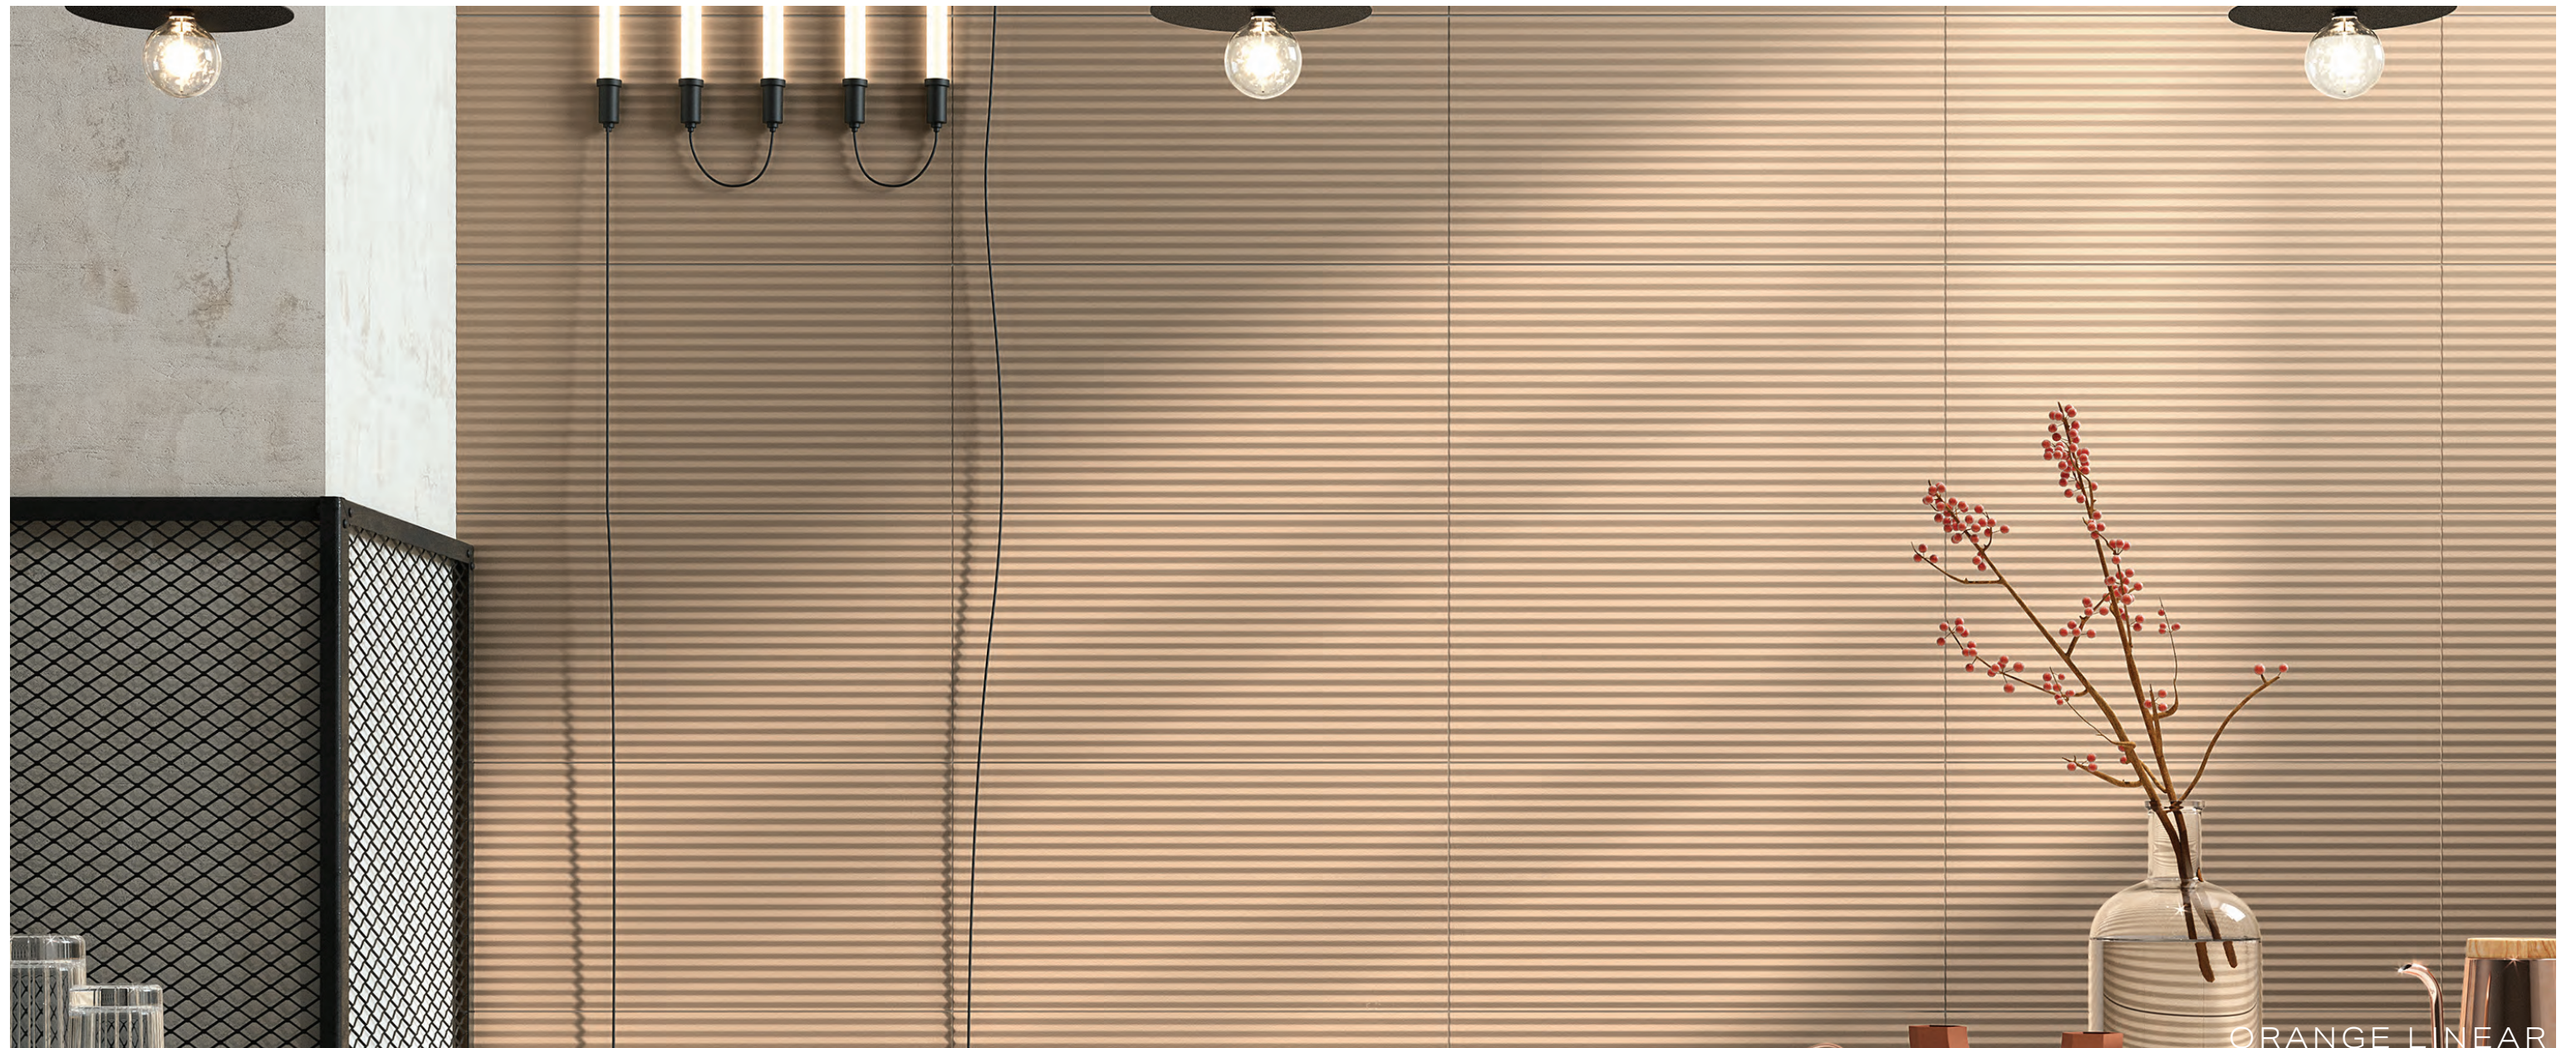

## PORCELAIN TILE

CHART INDICATES AVAILABLE SIZE + THICKNESS + FINISH OPTIONS. IF GREY BLOCK IS PRESENT, THE PRODUCT IS NOT AVAILABLE IN THAT SIZE. SIZING IS NOMINAL FOR FIELD TILE, TRIMS, AND DECORS.

								
	WHITE	IVORY	GREEN	PINK	ORANGE	BLUE	GREY	GRAPHITE
12"x24"x10MM	MATTE	MATTE	MATTE	MATTE	MATTE	MATTE	MATTE	MATTE

ORANGE LINEAR