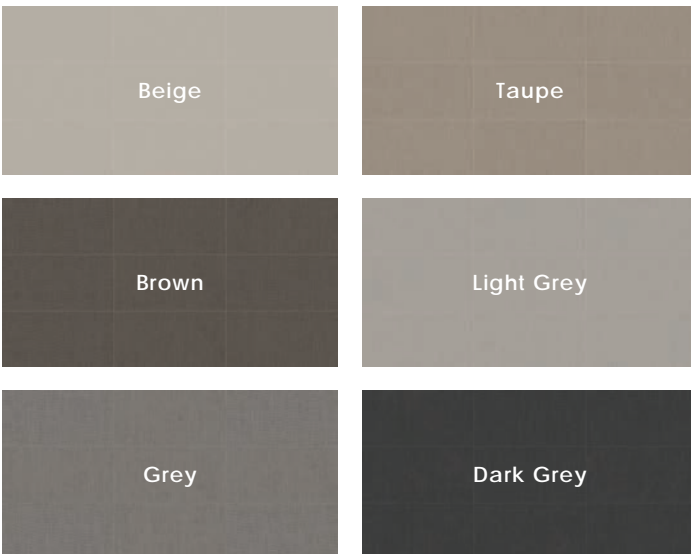

Brown + Taupe

## Colors

Images represent the range of the product.

## Color•Size•Finish Matrix

Color — Size & Thickness	Beige	Taupe	Brown	Light Grey	Grey	Dark Grey
6"x24"x9mm	Matte	Matte	Matte	Matte	Matte	Matte
12"x24"x9mm	Matte	Matte	Matte	Matte	Matte	Matte
Covebase 6"x12"x9mm	Matte	Matte	Matte	Matte	Matte	Matte
						

Beige, Dark Grey, Grey, Light Grey

Chart indicates available size, color, finish and thickness options. Shaded block indicates not available. Sizing is nominal for field tile, trims, and decors.