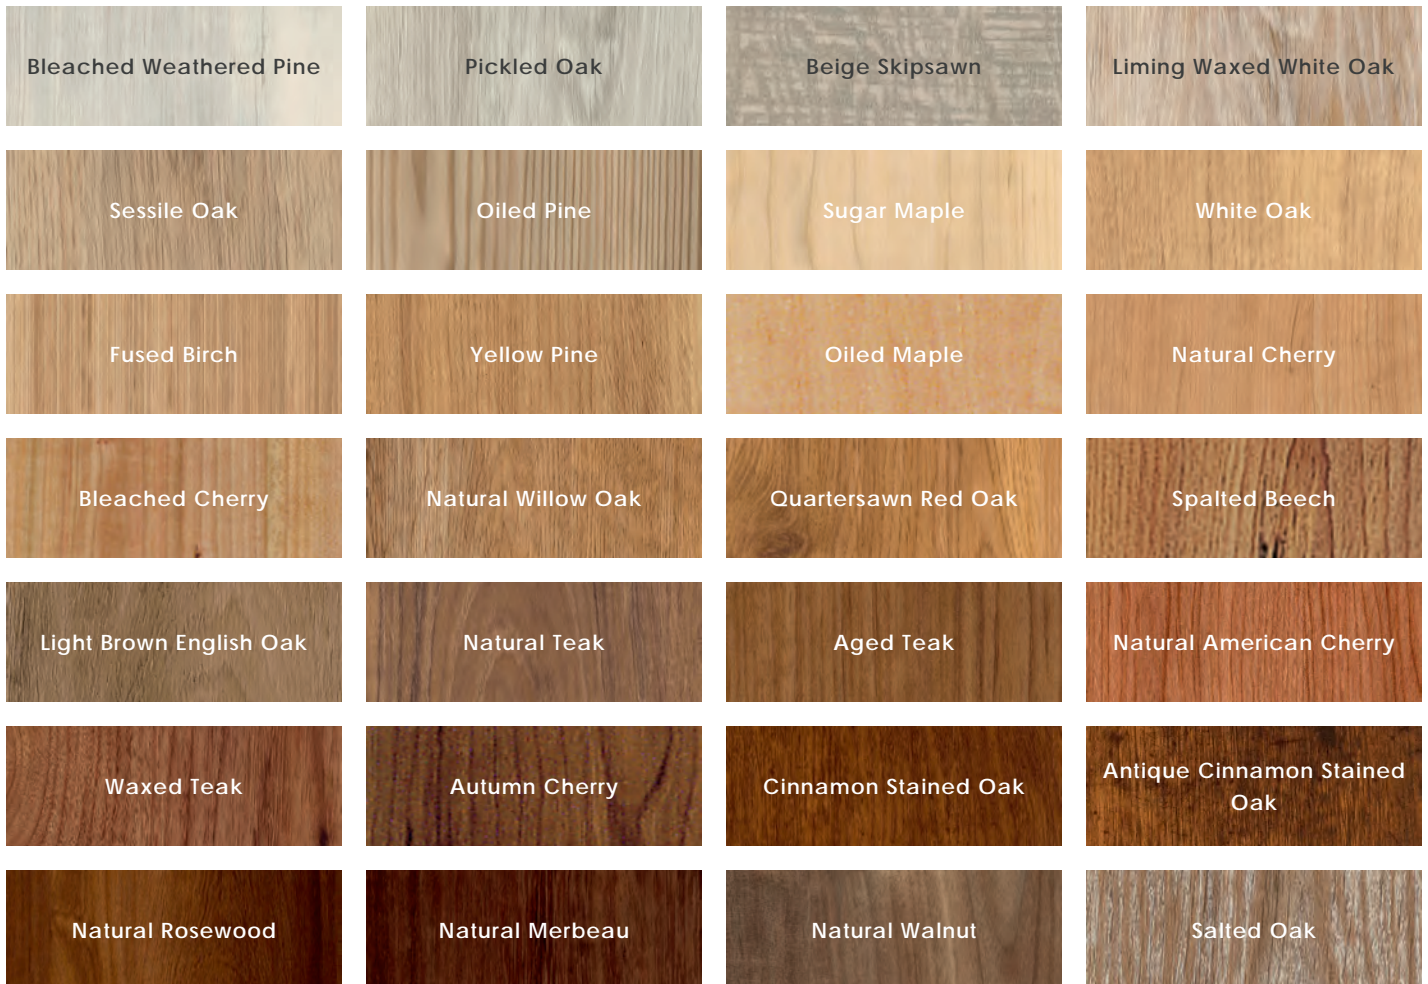

WOOD COLLECTION 01

creative
materials
corporation

Description

Wood Collection 01 is a well-rounded LVT wood collection offering several species and grain patterns. From warm tones to whitewashes and unique looks like skip sawn and reclaimed, you're sure to find the exact wood look needed in higher-traffic areas.

Colors