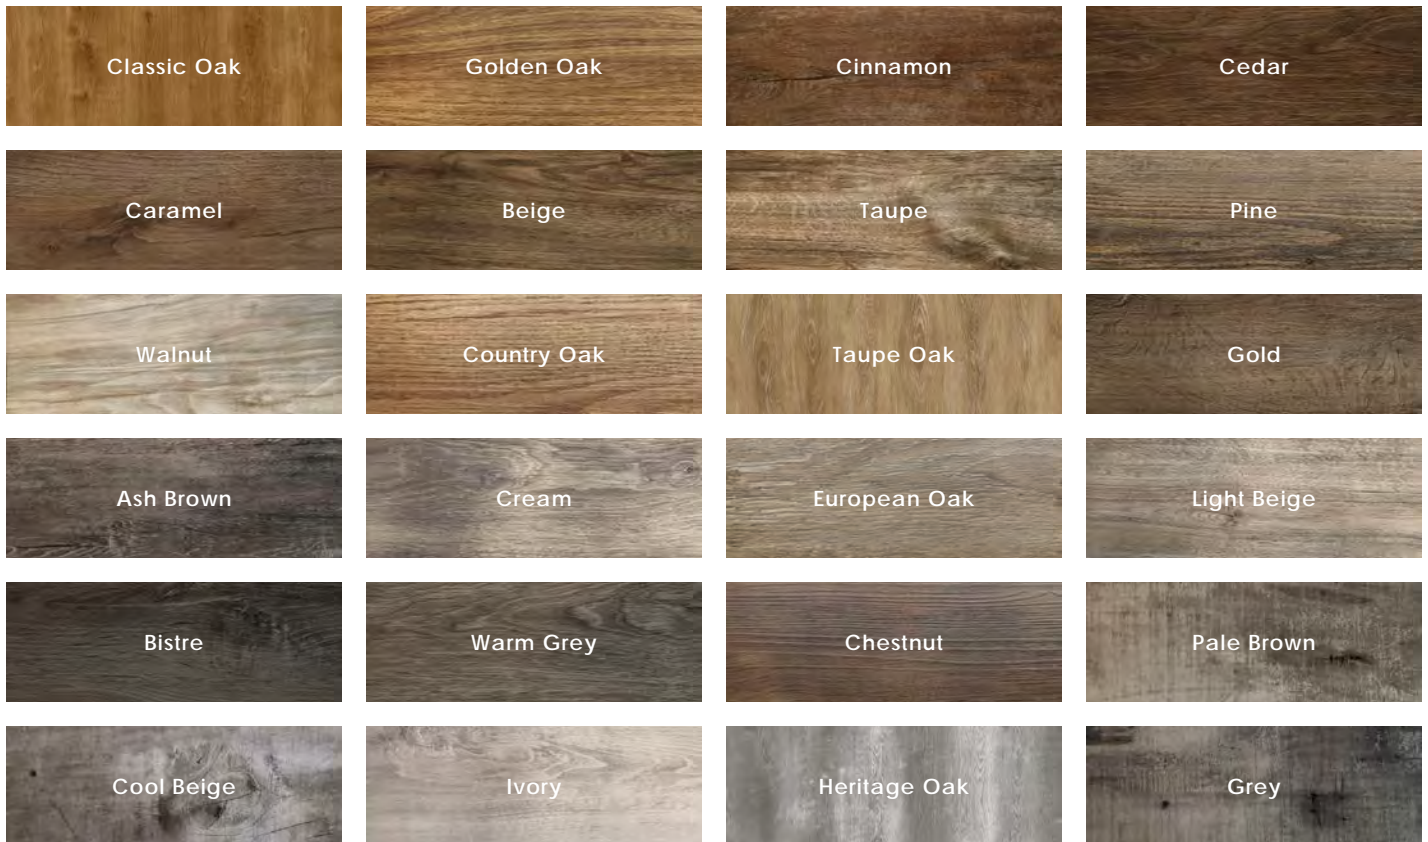

# WOOD COLLECTION 04

creative  
materials  
corporation

## Description

Wood Collection 04 is a classic LVT wood look brought to life with a 20mil wear layer, a budget-friendly price-point, and superior scratch and stain resistance. Look no further than the Wood Collection 04 for your commercial projects.

## Colors

All colors have a minimum order quantity of 2,000 SF and applicable production lead time.

Bistre

## Color•Size•Finish Matrix

Color — Size & Thickness						
6" x48" x2.5mm	<b>Classic Oak</b>	<b>Golden Oak</b>	<b>Cinnamon</b>	<b>Cedar</b>	<b>Caramel</b>	<b>Beige</b>
Color — Size & Thickness						
6" x48" x2.5mm	<b>Taupe</b>	<b>Pine</b>	<b>Walnut</b>	<b>Country Oak</b>	<b>Taupe Oak</b>	<b>Gold</b>
Color — Size & Thickness						
6" x48" x2.5mm	<b>Ash Brown</b>	<b>Cream</b>	<b>European Oak</b>	<b>Light Beige</b>	<b>Bistre</b>	<b>Warm Grey</b>
Color — Size & Thickness						
6" x48" x2.5mm	<b>Chestnut</b>	<b>Pale Brown</b>	<b>Cool Beige</b>	<b>Ivory</b>	<b>Heritage Oak</b>	<b>Grey</b>