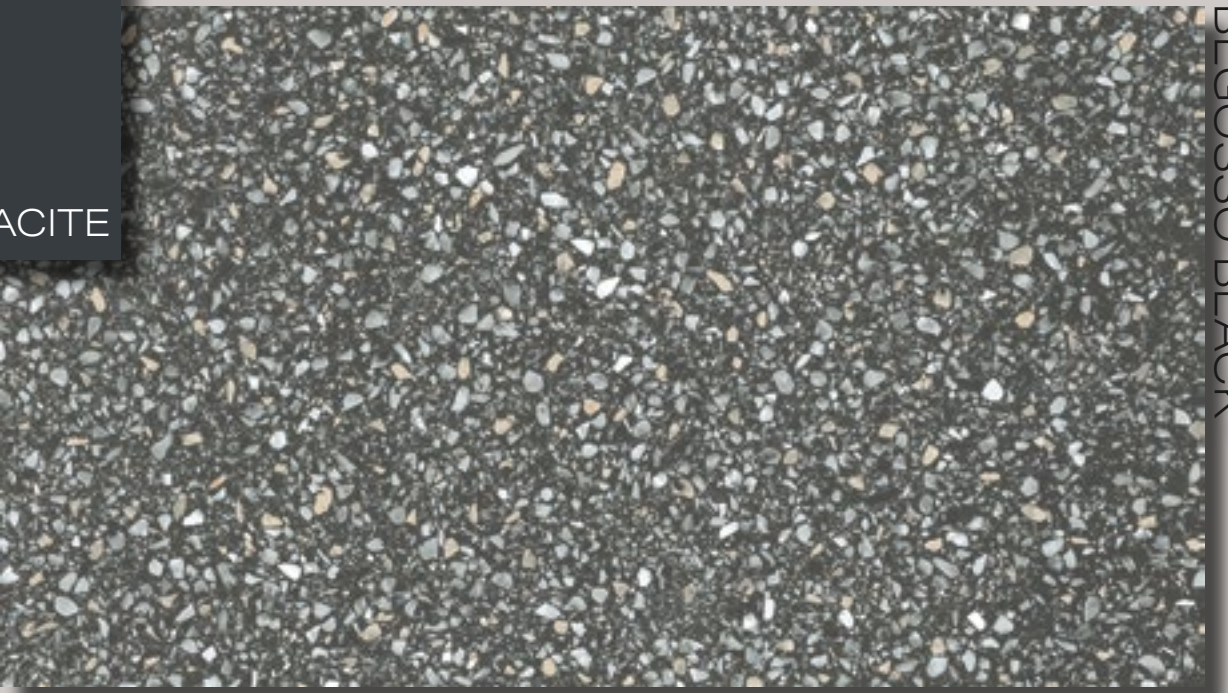

BACKGROUND: BASIS WALL SILVER

NETWORK OVERLAP TAUPE

FEARLESS WHITE

CASTING FOG LISTELLATO

BASIS WALL ANTHRACITE • DARK GREY • SILVER • STEEL

NIMBUS GREY VIOLET

RESIN GREY

BASIS WALL ANTHRACITE

BEGOSSO BLACK