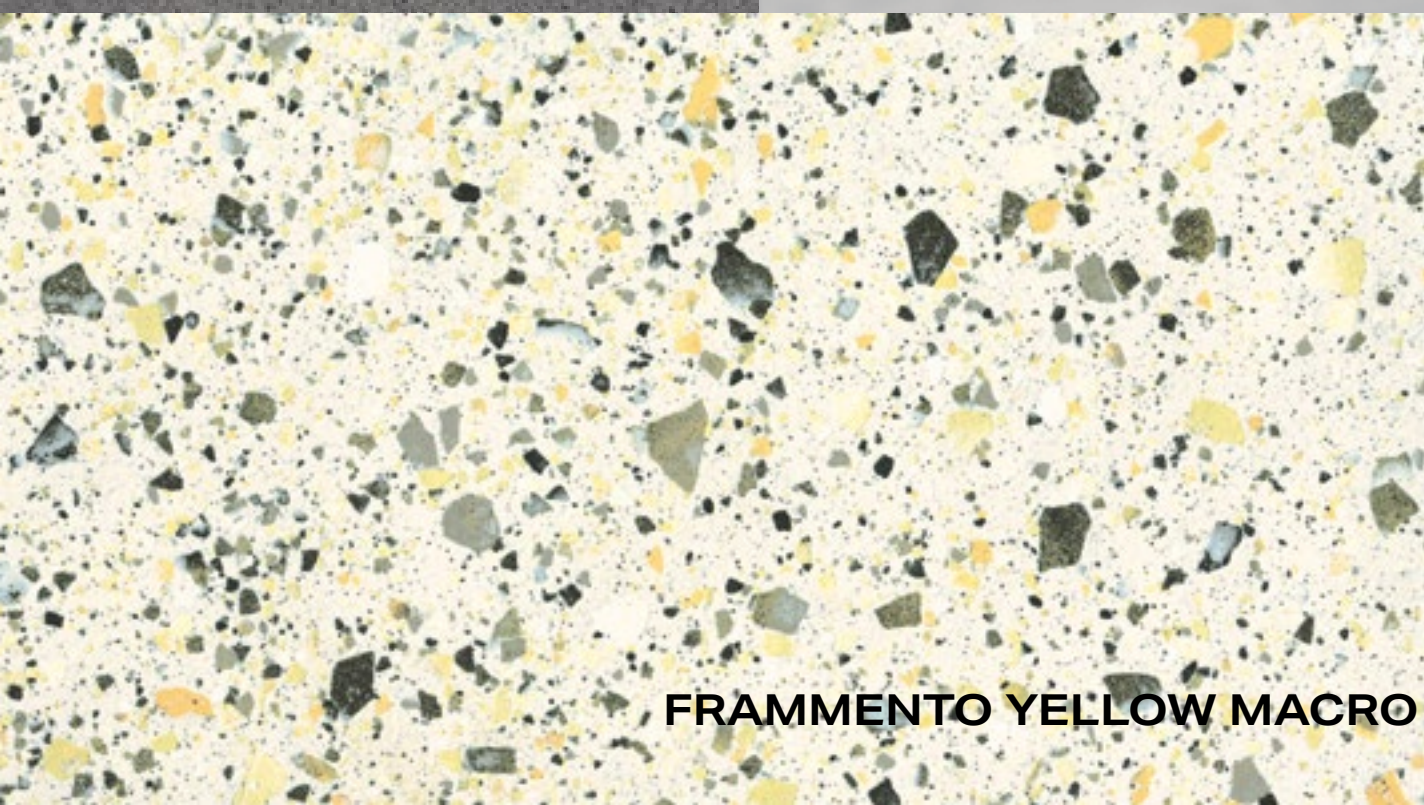

BACKGROUND: METROPOLIS GREY 08

GLEAM YELLOW OBLONG

AURORA BOREALIS RAY YELLOW

RENUMBERED CHAMOMILE

RAIN GREY

FRAMMENTO YELLOW MACRO

AURORA BOREALIS RAY YELLOW