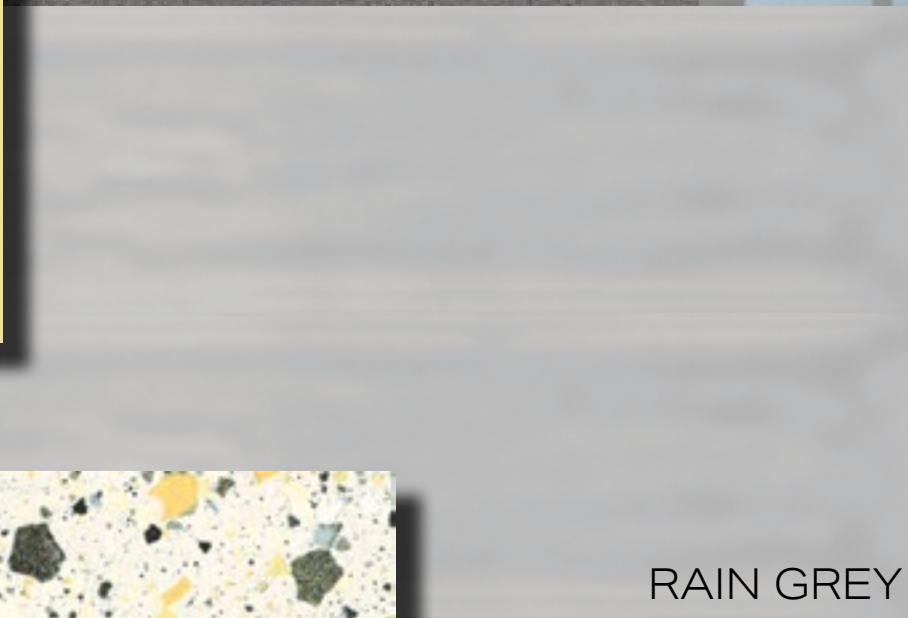

BACKGROUND: METROPOLIS GREY 08

GLEAM YELLOW OBLONG

AURORA BOREALIS RAY YELLOW

RENUMBERED CHAMOMILE

RAIN GREY

FRAMMENTO YELLOW MACRO

AURORA BOREALIS RAY YELLOW