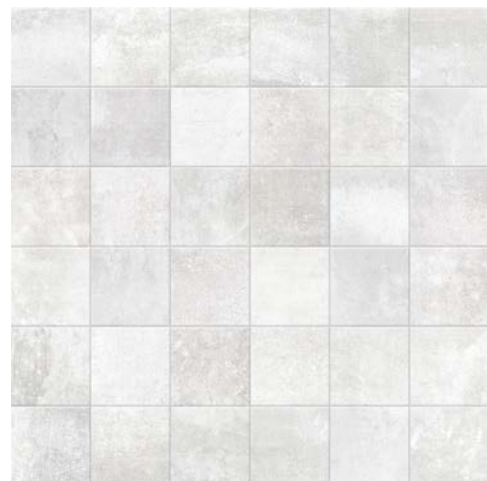

## PORCELAIN TILE

DECOR | 2"x2" MOSAIC ON 12"x12"x10MM SHEET | HONED OR NATURAL

IRON

STEEL

PLATINUM

COPPER

GOLD

BLUE  
METALLIC