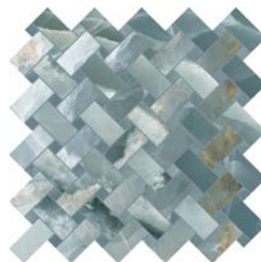

Black, Emerald, Ivory, Primrose, Sapphire

Description

Dream porcelain tile captures that unmistakable inner glow of natural onyx and delivers brilliance enriched with the depth of layers. Rich, intriguing colorways mimic the most exquisite marbles in the world. The fantasy of translucency aims to create one-of-a-kind spaces of intricate nuances. May all your design dreams come true!

Body Type	Shade Variation
Glazed Color-Body Porcelain	V3

Primrose

Sapphire

Sizes

12"x24"

24"x48"

36"x71"

36"x36"

48"x110"

48"x48"

Mosaics

Basketweave Mosaic on 12"x12"x9.5" mm Sheet | Matte or Polished

Ivory

Primrose

Emerald

Sapphire

Black

1"x1" Mosaic on 12"x12"x9.5" mm Sheet | Matte or Polished

Ivory

Primrose

Emerald

Sapphire

Black

2"x2" Mosaic on 12"x12"x9.5" mm Sheet | Matte or Polished