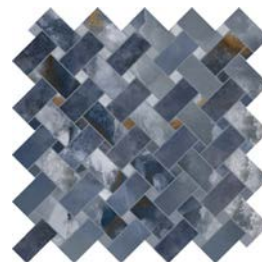

Black, Emerald, Ivory, Primrose, Sapphire

Description

Dream porcelain tile captures that unmistakable inner glow of natural onyx and delivers brilliance enriched with the depth of layers. Rich, intriguing colorways mimic the most exquisite marbles in the world. The fantasy of translucency aims to create one-of-a-kind spaces of intricate nuances. May all your design dreams come true!

Body Type	Shade Variation
Glazed Color-Body Porcelain	V3

Primrose

Sapphire

Sizes

12"x24"

24"x48"

36"x71"

36"x36"

48"x110"

48"x48"

Mosaics

Basketweave Mosaic on 12"x12"x9.5" mm Sheet | Matte or Polished

Ivory

Primrose

Emerald

Sapphire

Black

1"x1" Mosaic on 12"x12"x9.5" mm Sheet | Matte or Polished

Ivory

Primrose

Emerald

Sapphire

Black

2"x2" Mosaic on 12"x12"x9.5" mm Sheet | Matte or Polished