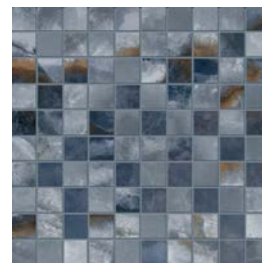

Black, Emerald, Ivory, Primrose, Sapphire

Description

Dream porcelain tile captures that unmistakable inner glow of natural onyx and delivers brilliance enriched with the depth of layers. Rich, intriguing colorways mimic the most exquisite marbles in the world. The fantasy of translucency aims to create one-of-a-kind spaces of intricate nuances. May all your design dreams come true!

Black

1"x1" Mosaic on 12"x12"x9.5" mm Sheet | Matte or Polished

Ivory

Primrose

Emerald

Sapphire

Black

2"x2" Mosaic on 12"x12"x9.5" mm Sheet | Matte or Polished

Ivory

Primrose

Emerald

Sapphire

Black

Color•Size•Finish Matrix

Color — Size & Thickness					
	Ivory	Primrose	Emerald	Sapphire	Black
12" x 24" x 9.5mm	Matte Polished	Matte Polished	Matte Polished	Matte Polished	Matte Polished
24" x 48" x 9.5mm	Matte Polished	Matte Polished	Matte Polished	Matte Polished	Matte Polished
36" x 36" x 9.5mm	Polished	Polished	Polished	Polished	Polished
36" x 71" x 10.5mm		Polished			
Gauged Panel 48" x 48" x 6mm	Polished	Polished	Polished	Polished	Polished
Gauged Panel 48" x 110" x 6mm	Polished	Polished	Polished	Polished	Polished
Bullnose 3" x 24" x 9.5mm	Matte Polished	Matte Polished	Matte Polished	Matte Polished	Matte Polished
					
Bullnose 2" x 36" x 9.5mm	Polished	Polished	Polished	Polished	Polished
					
Stairtread 13" x 48" x 9.5mm	Matte Polished	Matte Polished	Matte Polished	Matte Polished	Matte Polished
					
Stairtread Corner Left or Right 13" x 48" x 9.5mm	Matte Polished	Matte Polished	Matte Polished	Matte Polished	Matte Polished
					