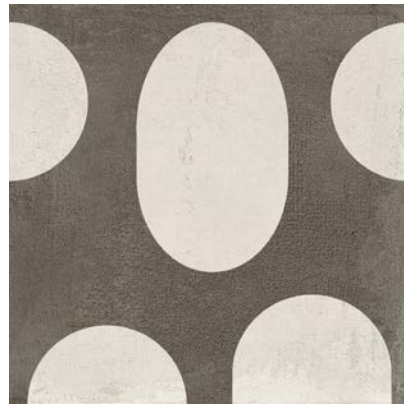

Ice, Silk, Charcoal

Description

Origins porcelain tile transports us to the rawness of tile enriched with a suede-like, tactile experience. Intense colors inspire personality surrounded by the depth of warm colors. Playful patterns offer a truly aesthetic experience.

Charcoal Bubble + Charcoal

Sky Geometric + Terracotta

Decor

Patter 8"x8"x8.5mm Matte

Geometric Mix
Nine random patterns.

Charcoal Bubble

Amber Geometric

Sky Geometric

Color•Size•Finish Matrix

| Color — Size & Thickness | Ice | Ash | Sky | Amber | Terracotta | Silt | Charcoal |
|--------------------------------|--------|--------|--------|--------|------------|--------|----------|
| 2" x 8" x 8.5mm | Glossy | Glossy | Glossy | Glossy | Glossy | Glossy | Glossy |
| 8" x 8" x 8.5mm | Matte | Matte | Matte | Matte | Matte | Matte | Matte |