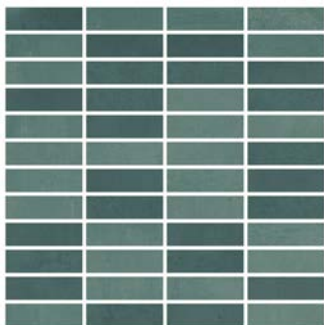

Mosaics

1" x 3" Stacked Brick Mosaic on 12" x 12" x 9mm Sheet Matte

Evergreen & Teal