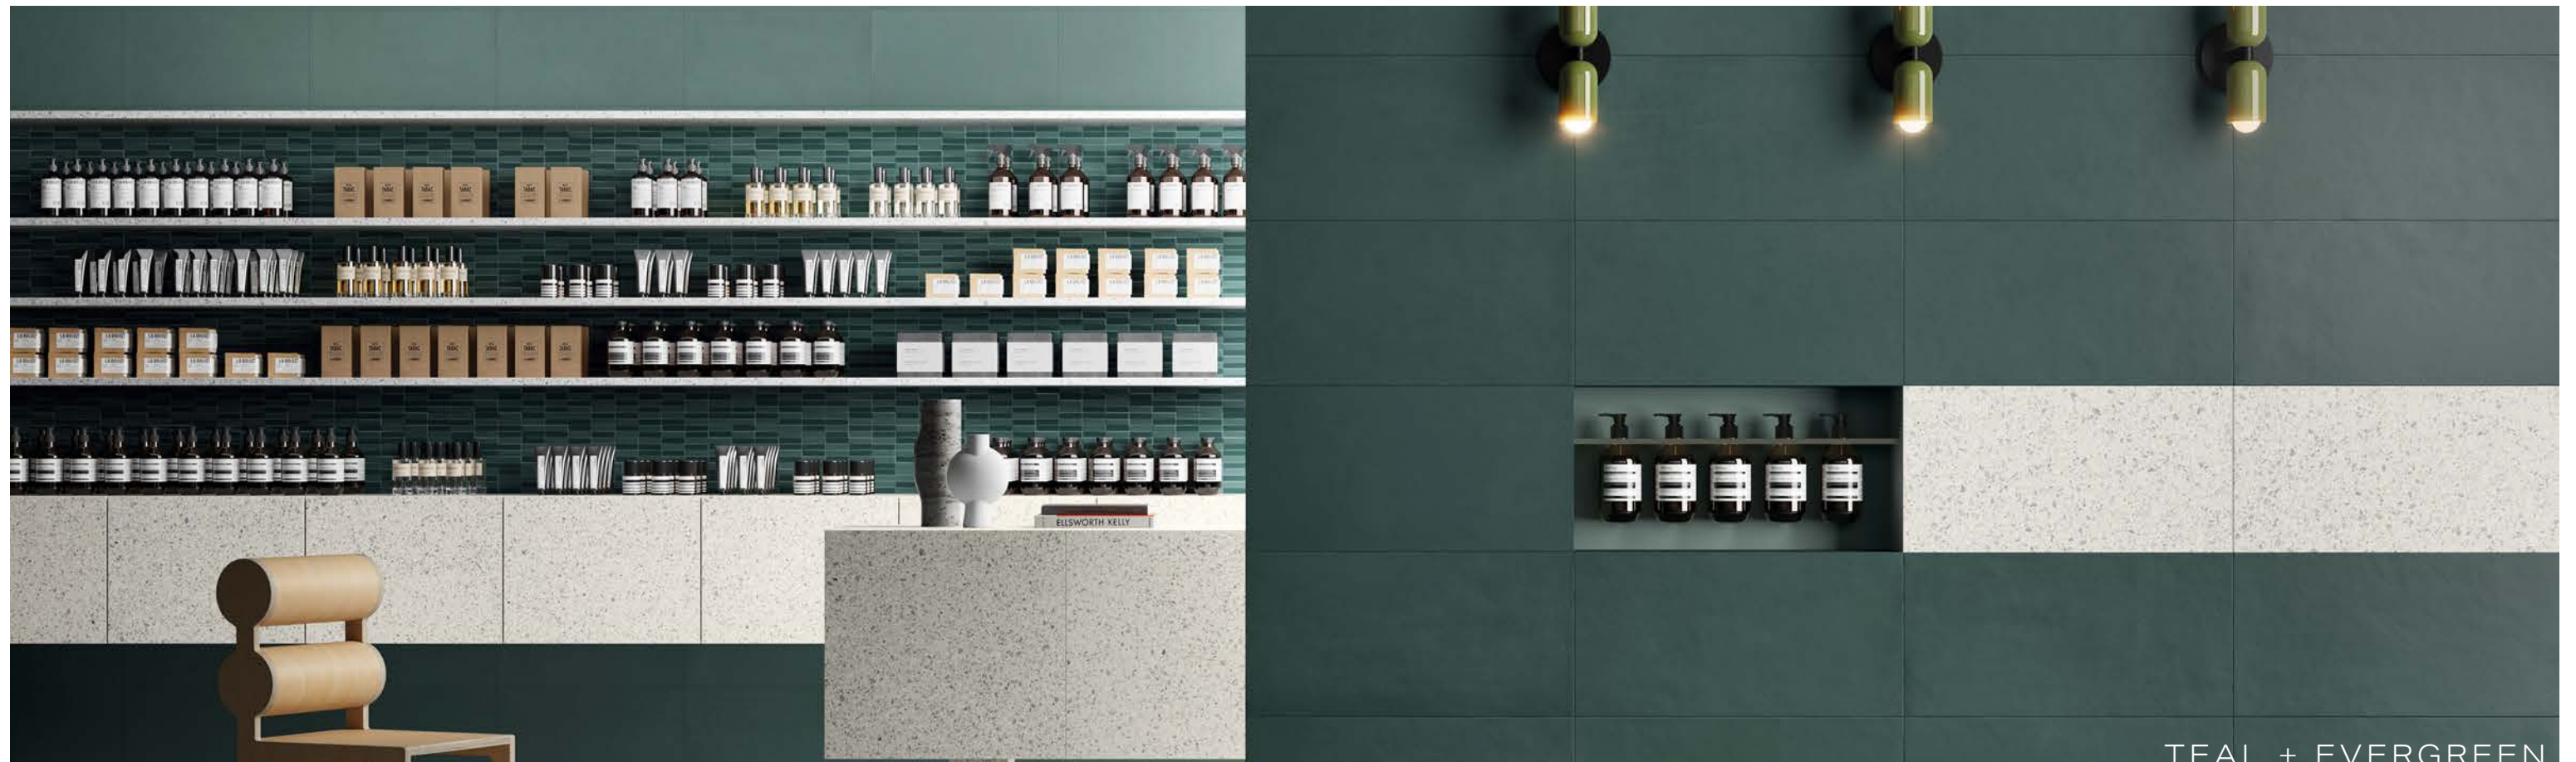

RESIN COLORS

PORCELAIN TILE

CHART INDICATES AVAILABLE SIZE + THICKNESS + FINISH OPTIONS. IF GREY BLOCK IS PRESENT, THE PRODUCT IS NOT AVAILABLE IN THAT SIZE. SIZING IS NOMINAL FOR FIELD TILE, TRIMS, AND DECORS.

		BLACK	WHITE	TERRACOTTA	RUST	TEAL	EVERGREEN	BLUE SPRUCE	DENIM
	3"x12"x9MM	MATTE	MATTE	MATTE	MATTE	MATTE	MATTE	MATTE	MATTE
	12"x24"x9MM	MATTE	MATTE	MATTE	MATTE	MATTE	MATTE	MATTE	MATTE
	3"x24"x9MM BULLNOSE	MATTE	MATTE						
	6"x12"x9MM COVEBASE	MATTE	MATTE						