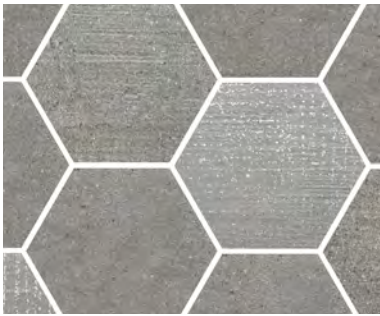

# 2021 FALL | WINTER COLLECTION

COLORATION .....	04
VINTAGE STONE .....	10
MODISH .....	16
HYBRIDIZE .....	22
MAJESTY .....	28
MIDLAND CONCRETE .....	34
GRANULAR .....	40

Why "Stop Making Sense"?  
Why a movie? Why tour?  
Why do the musicians come out gradually?  
What will the band do next?  
Where do the odd movements come from?  
Are live concerts better or worse than records?  
Why no "special effects" in the movie?  
Why a big suit?  
Why was a digital system used for the sound?