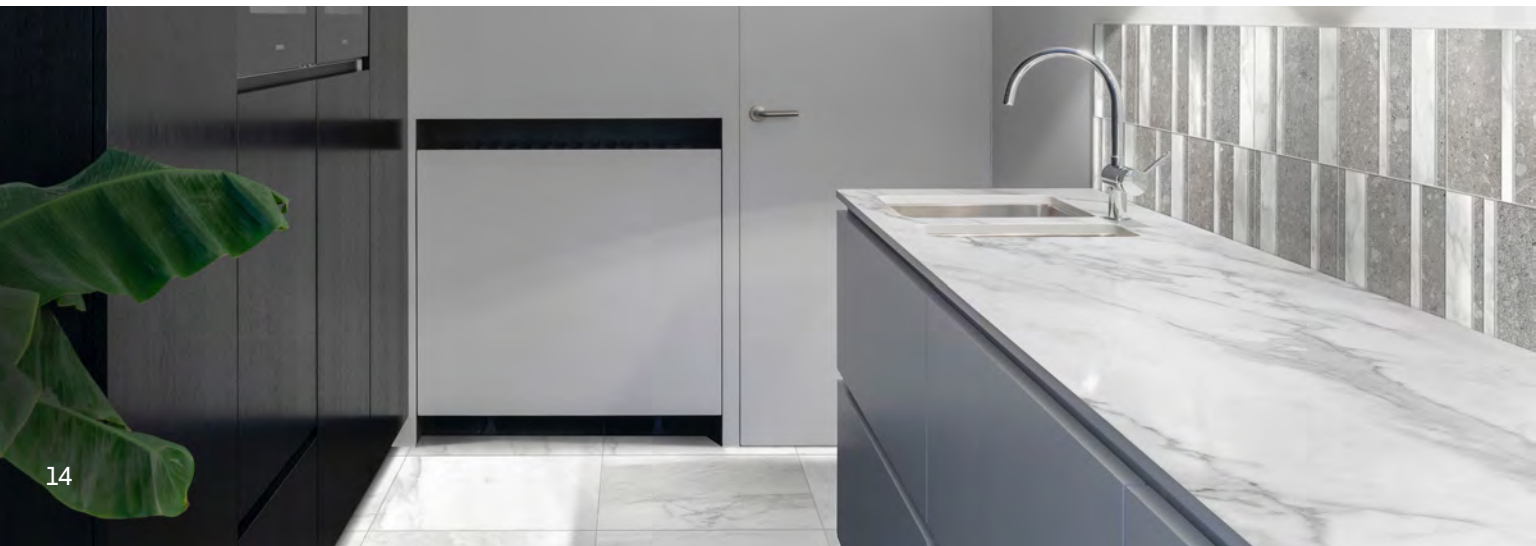

### GAUGED | MATTE - 6MM

Size: 48"x111"

Color availability: (1) color: Berici Limestone

BERICI LIMESTONE

CALACATTA VAGLI