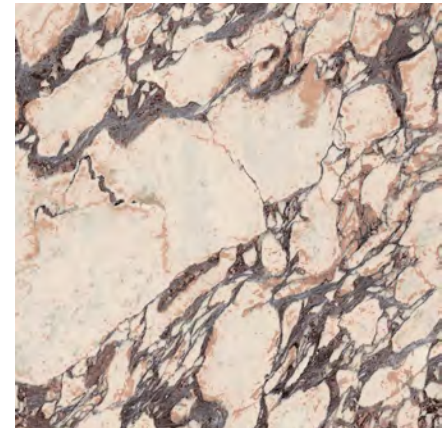

### CUBE MOSAIC | POLISHED - 9MM

Sheet size: 10.25"X11"

Color availability: (5) colors

WHITE

IVORY

GREY

GREEN

PINK