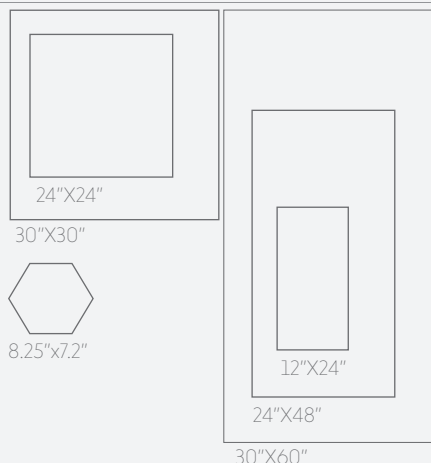

### HONED - 10 MM

Size: 6"x6", 12"x12", 12"x24", 24"x24", 24"x48"

Color availability: (1) color: Calacatta Vagli  
Rectified: Yes; Trim: Yes

### .75"X.75" MOSAIC | POLISHED - 9MM

Sheet size: 12"X12"

Color availability: (5) colors

Thickness: 9mm; Rectified: No

### CUBE MOSAIC | POLISHED - 9MM

Sheet size: 10.25"X11"

Color availability: (5) colors

WHITE

IVORY

GREY

GREEN

PINK

### MATTE - 10MM

Size availability: 7.2"x8.25" Hex, 24"x24", 24"x48"

Color availability: (8) colors

Rectified: Yes: 24"x24", 24"x48" No: 7.2"x8.25"

Trim: Yes