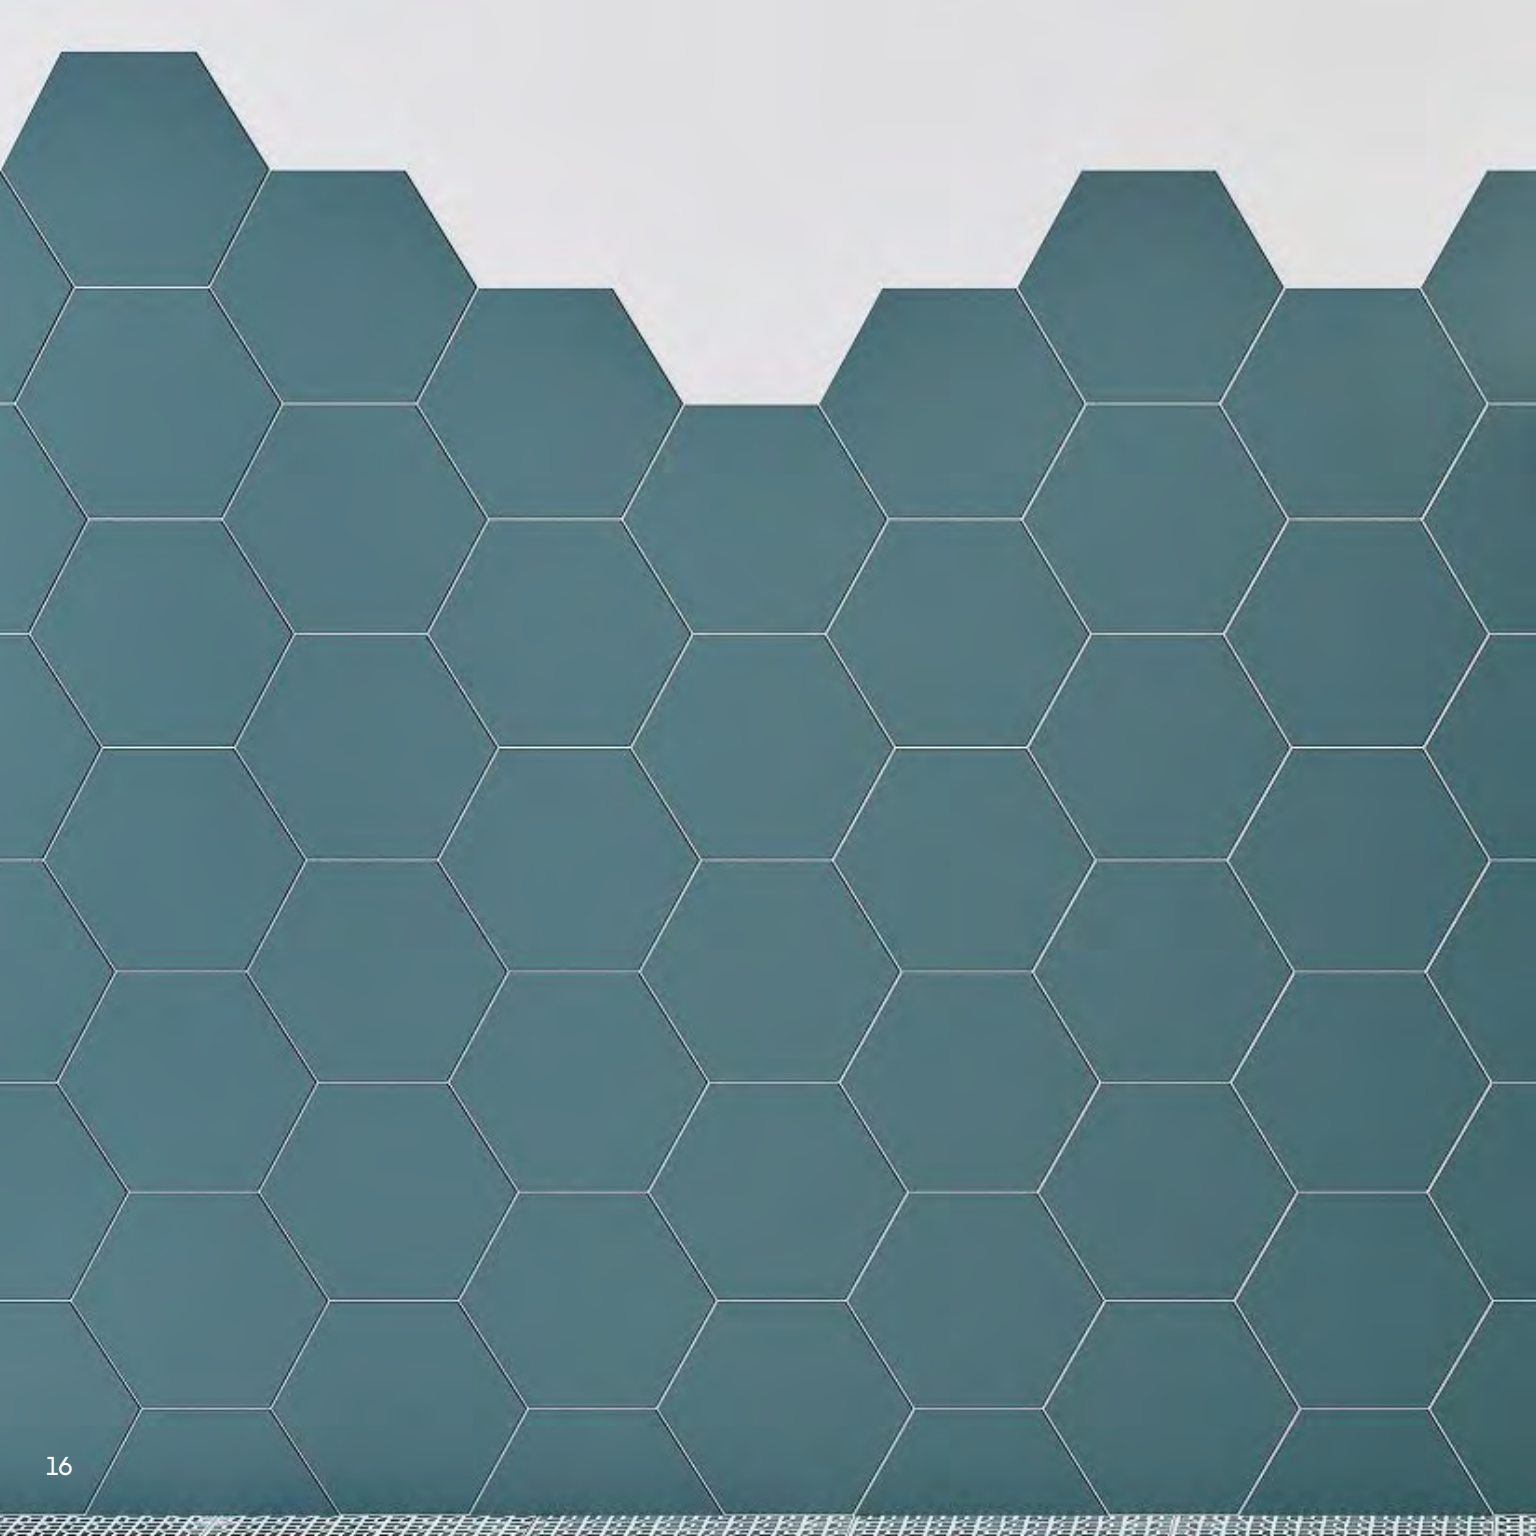

### GAUGED | MATTE - 6MM

Size: 48"x111"

Color availability: (1) color: Berici Limestone

BERICI LIMESTONE

CALACATTA VAGLI