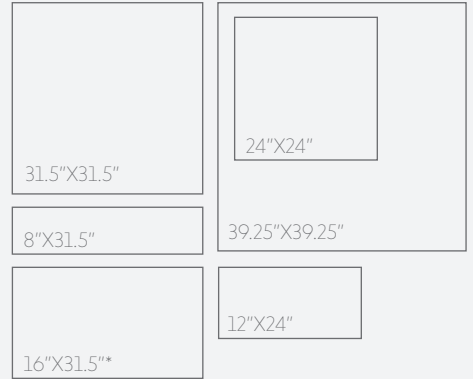

GLAZED COLOR-BODY PORCELAIN

NATURAL - 8.5MM

Size: 8"x31.5", 12"x24", 16"x31.5", 24"x24", 31.5"x31.5", 39.25"x39.25"

Color availability: (6) colors

Rectified: Yes; Trim: Yes

HONED TEXTURED - 8.5MM

Size: 8"x31.5", 16"x31.5", & 31.5"x31.5"

Color availability: (6) colors

Rectified: Yes; Trim: Yes

MOSAIC | NATURAL - 8.5MM

Size: 14"x12" Hexagon, 2"x2" Mosaic on 12"x12"

Color availability: (6) colors