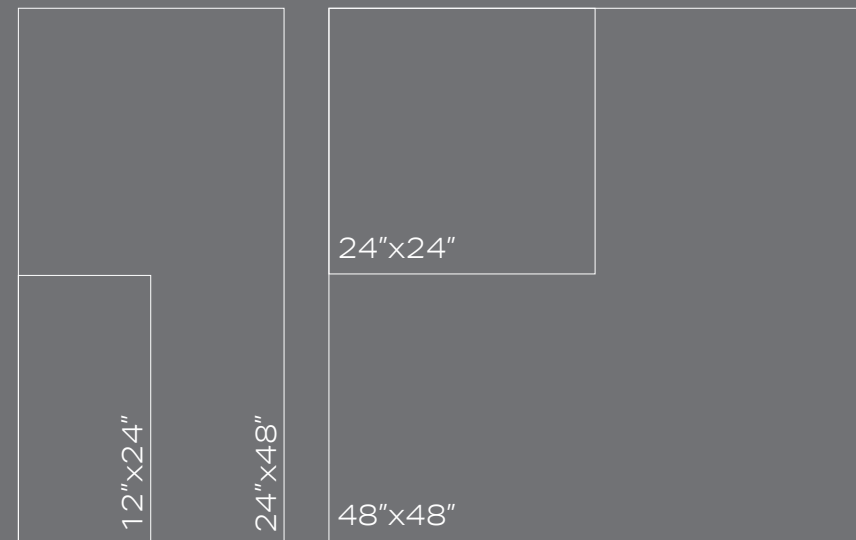

creative
materials
corporation

BEIGE MEDIUM-GRAINED + BEIGE FINE-GRAINED

GREY FINE-GRAINED

CRYSTALLINE

PORCELAIN TILE

SIZES

LARGE FORMAT GAUGED PANELS DRAWN ON LAST PAGE

FINISH

MATTE, SLATE HAMMERED | VARIES PER SIZE - REFER TO CHART

THICKNESS

6MM, 9MM | VARIES PER SIZE - REFER TO CHART

LEAD TIME + LOCATION

8-10 WEEKS | ITALY

RECYCLED CONTENT

20.5% PRE-CONSUMER

TECHNICAL DATA