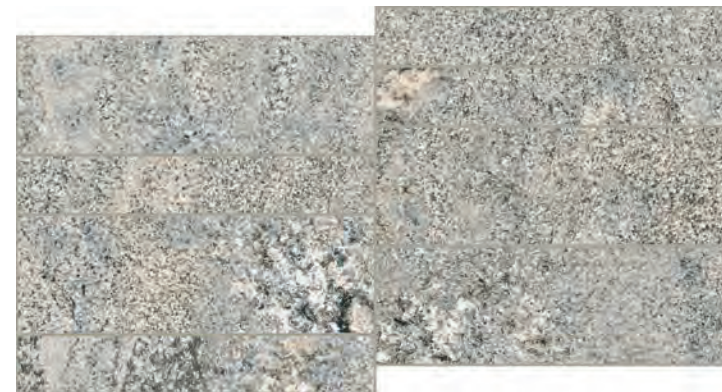

BEIGE MEDIUM-GRAINED

GREY MEDIUM-GRAINED

DECOR | HEXAGON MOSAIC ON 12"x14"x6MM SHEET | MATTE

WHITE MEDIUM-GRAINED

BEIGE MEDIUM-GRAINED

GREY MEDIUM-GRAINED

CRYSTALLINE

PORCELAIN TILE | STANDARD + GAUGED