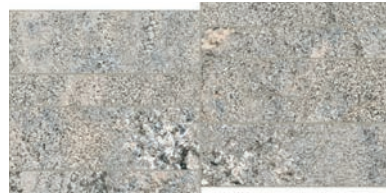

3D Stack Mosaic on 12"x24"x9mm Sheet Matte | Rectified

White Medium-Grained

Beige Medium-Grained

Grey Medium-Grained

Offset Mosaic on 12"x24"x9mm Sheet Matte | Rectified

White Medium-Grained

Beige Medium-Grained

Grey Medium-Grained

Hexagon Mosaic on 12"x14"x6mm Sheet Matte | Rectified

White Medium-Grained

Beige Medium-Grained

Grey Medium-Grained

Color•Size•Finish Matrix

Color — Size & Thickness									
	White Fine-Grained	White Medium-Grained	White Coarse-Grained	Beige Fine-Grained	Beige Medium-Grained	Beige Coarse-Grained	Grey Fine-Grained	Grey Medium-Grained	Grey Coarse-Grained
12" x 24" x 9mm Rectified	Matte	Matte	Matte	Matte	Matte	Matte	Matte	Matte	Matte
24" x 24" x 9mm Rectified	Matte	Matte	Matte	Matte	Matte	Matte	Matte	Matte	Matte
24" x 48" x 9mm Rectified	Matte Slate Hammered	Matte Slate Hammered	Matte Slate Hammered	Matte Slate Hammered	Matte Slate Hammered	Matte Slate Hammered	Matte Slate Hammered	Matte Slate Hammered	Matte Slate Hammered
Gauged Panel 24" x 48" x 6mm Rectified	Matte	Matte	Matte	Matte	Matte	Matte	Matte	Matte	Matte
Gauged Panel 48" x 48" x 6mm Rectified	Matte	Matte	Matte	Matte	Matte	Matte	Matte	Matte	Matte
Gauged Panel 48" x 95" x 6mm Rectified	Matte	Matte	Matte	Matte	Matte	Matte	Matte	Matte	Matte
Gauged Panel 48" x 110" x 6mm Rectified	Matte	Matte	Matte	Matte	Matte	Matte	Matte	Matte	Matte
Bullnose 2" x 24" x 9mm Rectified 	Matte	Matte	Matte	Matte	Matte	Matte	Matte	Matte	Matte
Bullnose 2" x 24" x 6mm Rectified 	Matte	Matte	Matte	Matte	Matte	Matte	Matte	Matte	Matte
Stairtread 13" x 48" x 9mm Rectified 	Matte	Matte	Matte	Matte	Matte	Matte	Matte	Matte	Matte