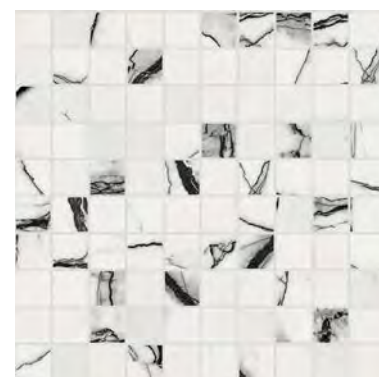

									
		BLACK	CANYON	SUMMIT	BEACH	ESTUARY	FRACTURE	RIVER	WHITE
	2"x24"x10MM BULLNOSE	MATTE POLISHED	MATTE POLISHED	MATTE POLISHED	MATTE POLISHED	MATTE POLISHED	MATTE POLISHED	MATTE POLISHED	MATTE POLISHED
	2"x32"x6MM BULLNOSE	MATTE POLISHED	MATTE POLISHED	MATTE POLISHED	MATTE POLISHED	MATTE POLISHED	MATTE POLISHED	MATTE POLISHED	MATTE POLISHED
	13"x48"x10MM STAIRTREAD	MATTE	MATTE	MATTE	MATTE	MATTE	MATTE	MATTE	MATTE
	13"x48"x10MM STAIRTREAD CORNER LEFT OR RIGHT	MATTE	MATTE	MATTE	MATTE	MATTE	MATTE	MATTE	MATTE

HIGH CONTRAST PORCELAIN TILE

DECOR | 1.125"x1.125" MOSAIC ON 12"x12"x10MM SHEET | MATTE OR POLISHED

BLACK

CANYON

SUMMIT

BEACH

ESTUARY

FRACTURE