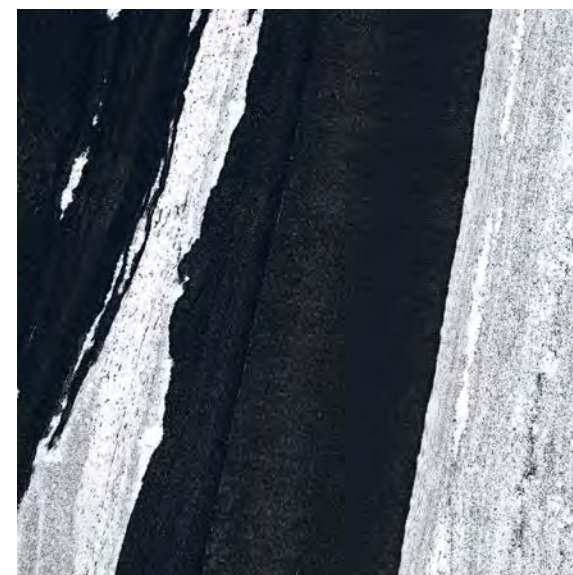

BLACK

CANYON

SUMMIT

BEACH

ESTUARY

FRACTURE

RIVER

WHITE