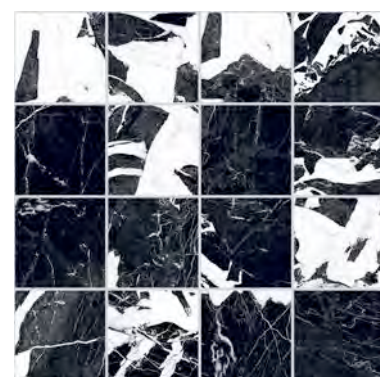

RIVER

WHITE

DECOR | 3"x3" MOSAIC ON 12"x12"x10MM SHEET | MATTE OR POLISHED

BLACK

CANYON

SUMMIT

BEACH

ESTUARY