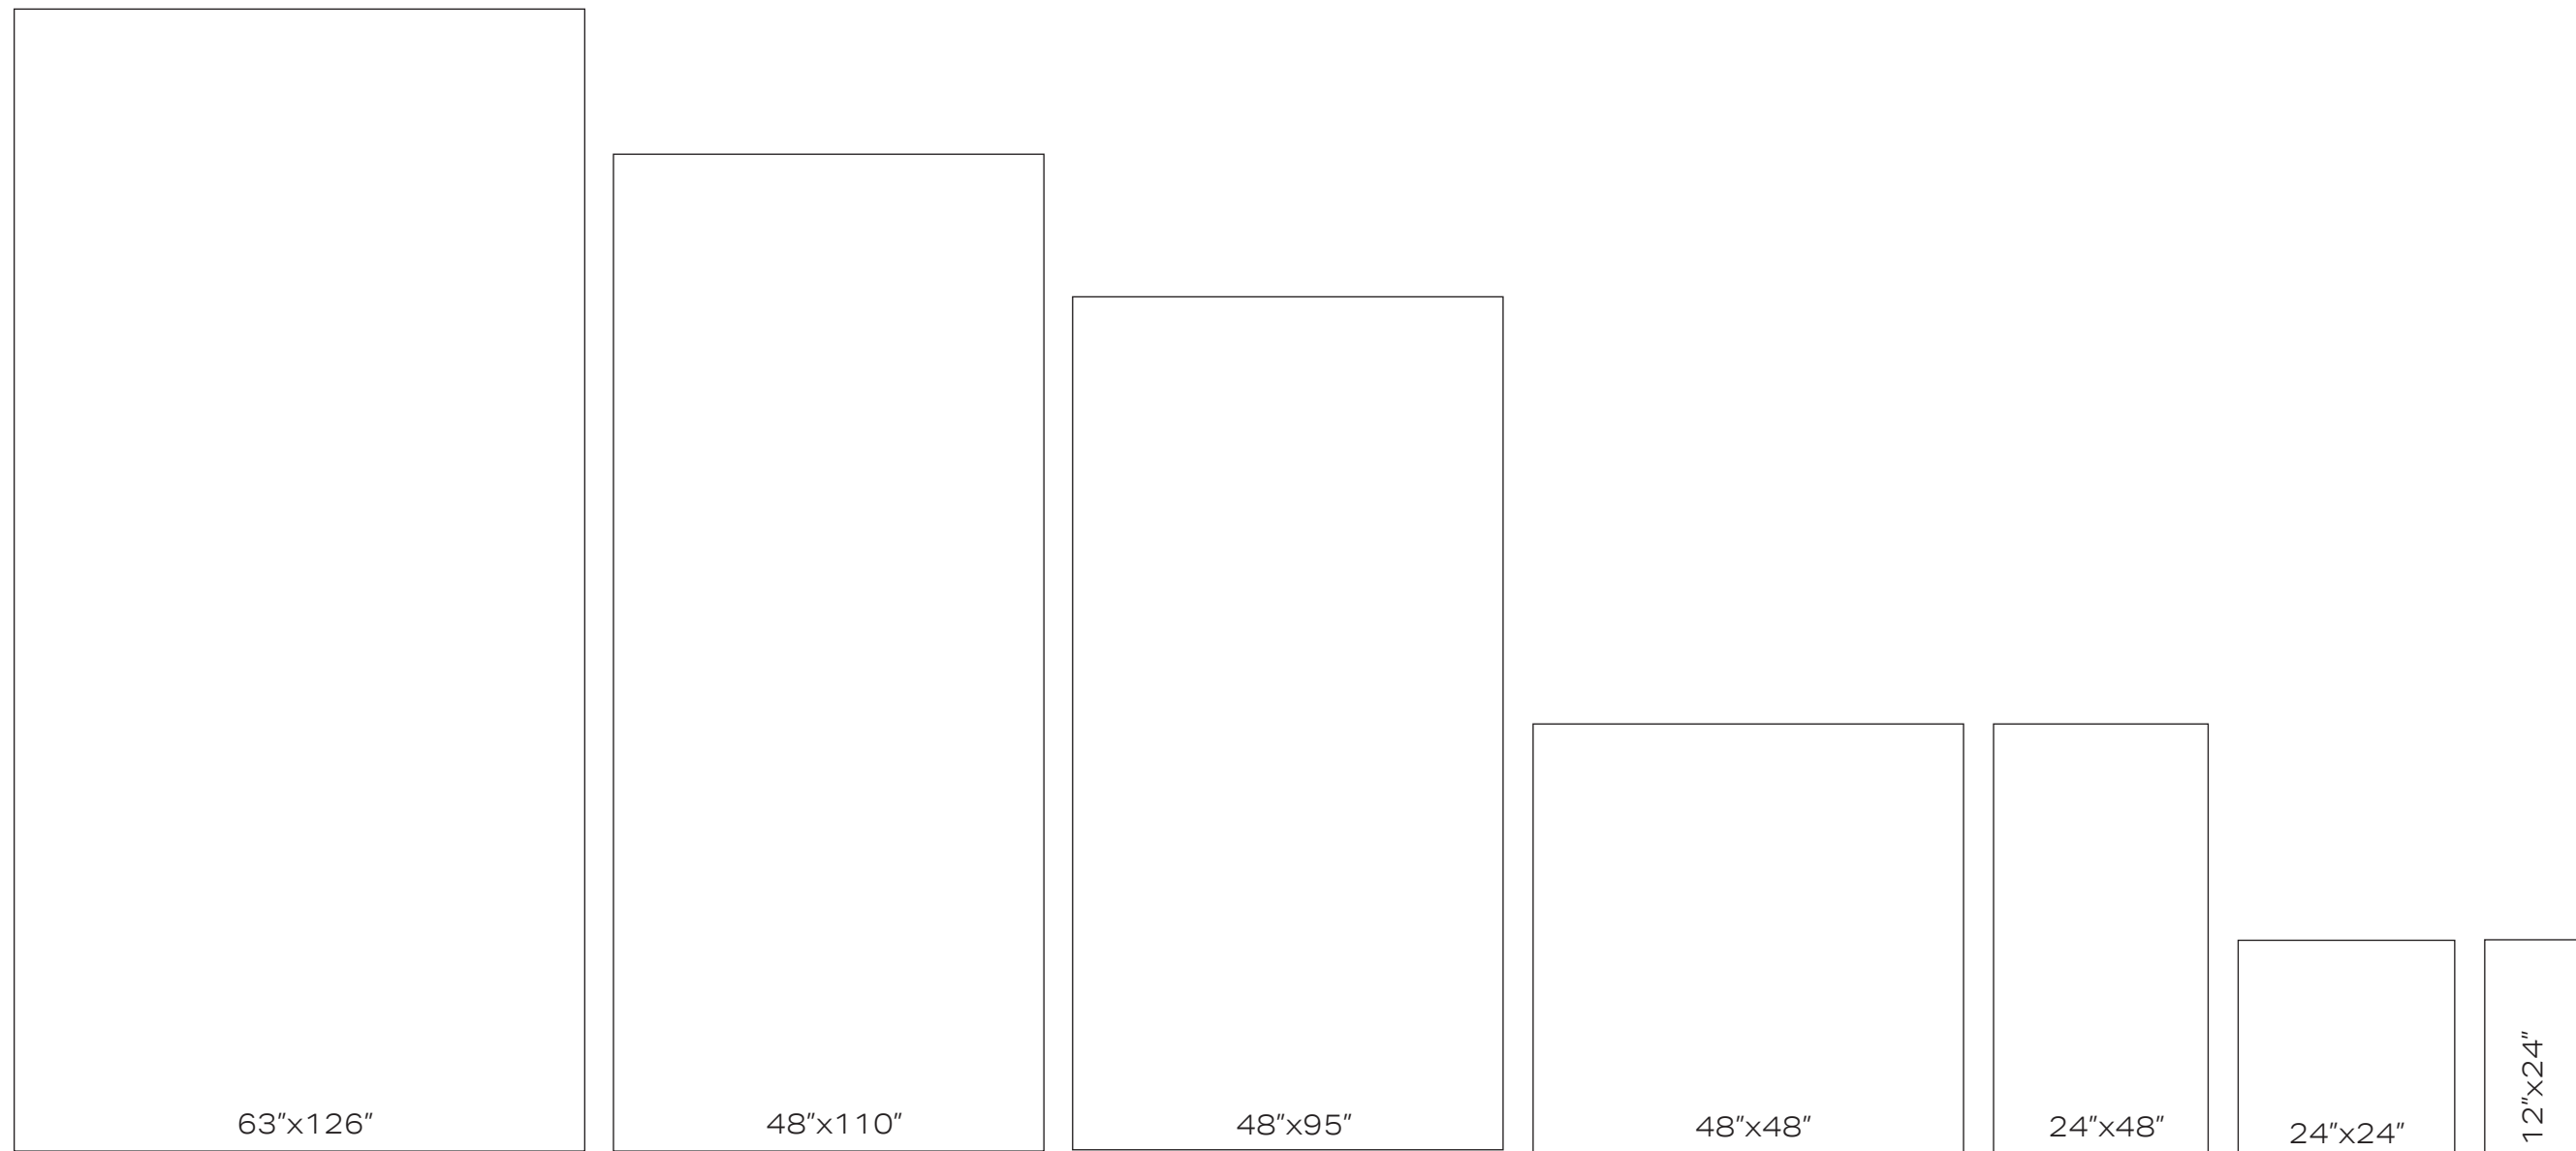

BLACK CANYON SUMMIT BEACH ESTUARY FRACTURE RIVER WHITE

DECOR | RANDOM STRIP MOSAIC ON 12"x12"x10MM SHEET | MATTE OR POLISHED

BLACK CANYON SUMMIT
BEACH ESTUARY FRACTURE
RIVER WHITE

HIGH CONTRAST

PORCELAIN TILE | STANDARD + GAUGED