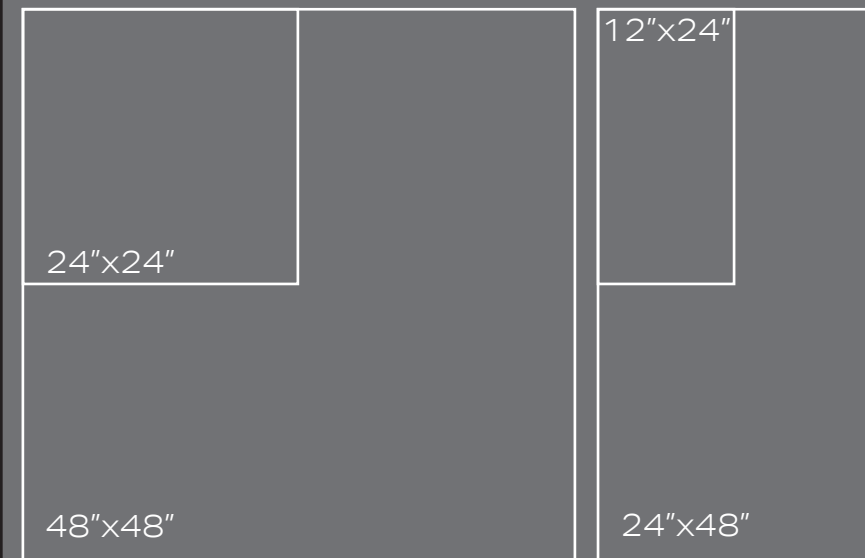

HIGH CONTRAST

PORCELAIN TILE SIZES

LARGE FORMAT GAUGED PANELS DRAWN ON LAST PAGE

FINISH + THICKNESS

MATTE, POLISHED | VARIES PER SIZE - REFER TO CHART

THICKNESS

6MM, 10MM | VARIES PER SIZE - REFER TO CHART

LEAD TIME + LOCATION

8-10 WEEKS | ITALY

RECYCLED CONTENT

BEACH, BLACK, CANYON, ESTUARY - 7% | PRE-CONSUMER

TECHNICAL DATA

SPECIFICATION REFERENCE	TEST METHOD	TEST RESULT
BREAKING STRENGTH	ISO 10545-4	R>52 N/MM², S>1350 N
WATER ABSORPTION	ISO 10545-3	0.08%
ABRASION RESISTANCE	ISO 10545-6	<140 MM³
DCOF	ANSI A326.1	≥ 0.42*

* Polished does not pass DCOF under this testing. All technical data was supplied by the manufacturer and is being provided by CMC for informational purposes only. Exact test results should be requested from your CMC contact.