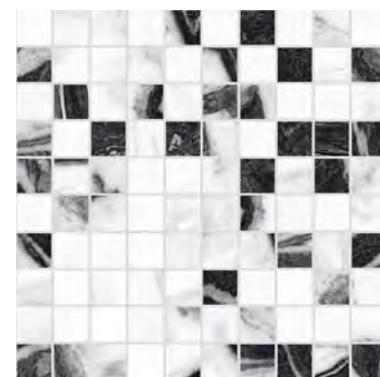

HIGH CONTRAST PORCELAIN TILE

DECOR | 1.125"x1.125" MOSAIC ON 12"x12"x10MM SHEET | MATTE OR POLISHED

BLACK

CANYON

SUMMIT

BEACH

ESTUARY

FRACTURE