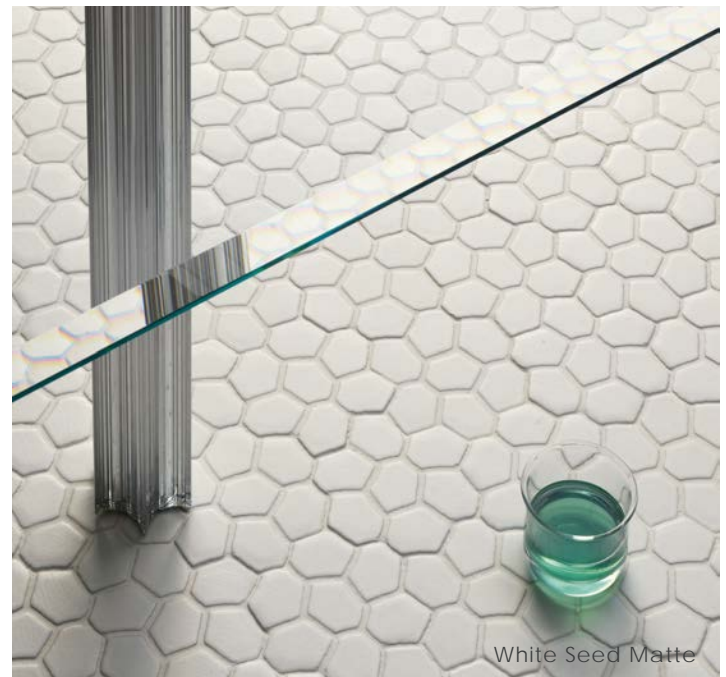

Lead Time

8-10 Weeks

Location

Spain

Body Type	Shade Variation
Glazed Non Color-Body Porcelain	V1

Color•Size•Finish Matrix

Color — Size & Thickness		
Flower	White	Grey
9" x 15" x 9mm Sheet	Glossy Matte	Glossy Matte

Color — Size & Thickness		
Seed	White	Grey
9" x 15" x 9mm Sheet	Glossy Matte	Glossy Matte

Chart indicates available size, color, finish and thickness options. Shaded block indicates not available. Sizing is nominal for field tile, trims, and decors.