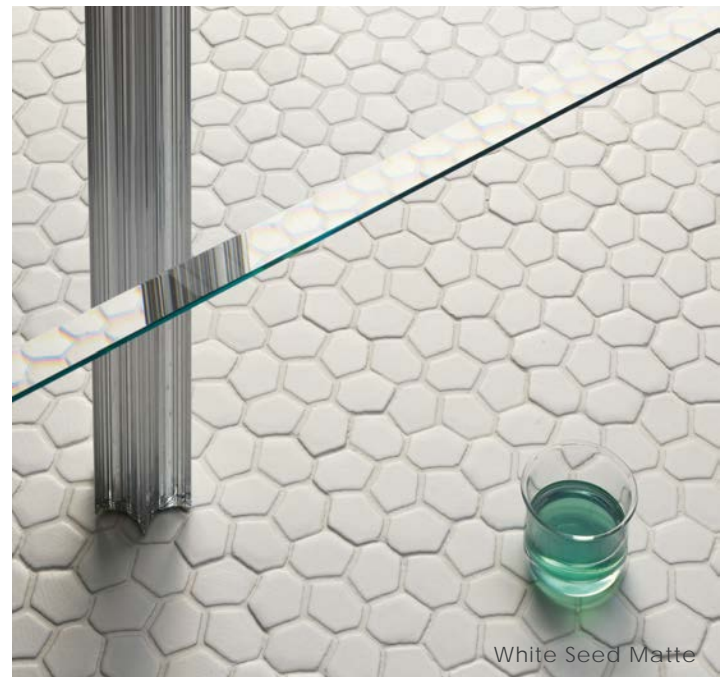

Color•Size•Finish Matrix

Color — Size & Thickness		
Flower	White	Grey
9" x 15" x 9mm Sheet	Glossy Matte	Glossy Matte

Color — Size & Thickness		
Seed	White	Grey
9" x 15" x 9mm Sheet	Glossy Matte	Glossy Matte

Chart indicates available size, color, finish and thickness options. Shaded block indicates not available. Sizing is nominal for field tile, trims, and decors.