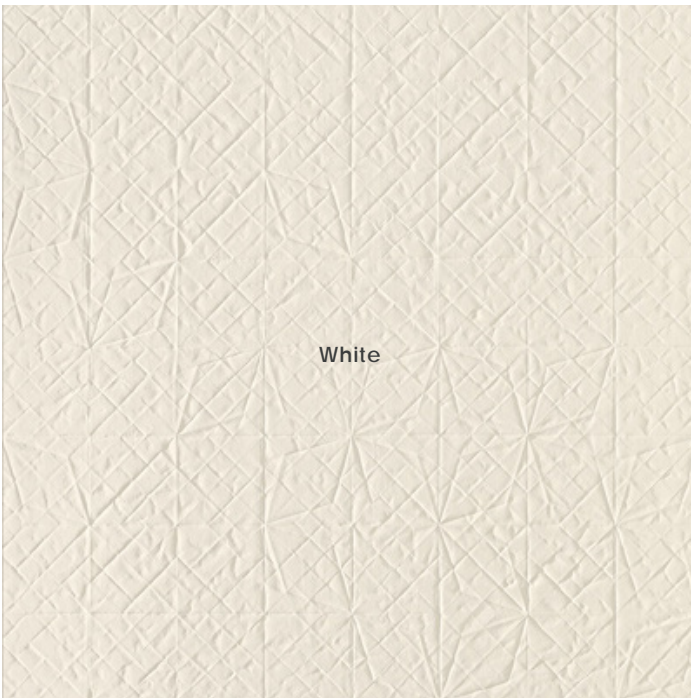

Description

Folded XL has the same effect of folded paper of the collection of the same name, but in a larger size. The new collection is made entirely in an extra white body of porcelain stoneware, without the addition of glazes or colouring agents.

Colors

White

Sizes

39"x118"

Technical Data

Specification Reference	Test Method	Test Result
DCOF	ANSI A326.3	> 0.42
Water Absorption	ASTM C373	< 0.5%
Deep Abrasion	ISO 10545-6	< 175mm ³

Finish & Thickness

Matte | 5.6mm

Finish varies per size and color –
Refer to Color•Size•Finish Matrix

Lead Time

8-10 Weeks

Location

Italy

Color•Size•Finish Matrix

Color — Size & Thickness	
	White
Gauged Panel 39" x118" x5.6mm	Matte

Chart indicates available size, color, finish and thickness options. Shaded block indicates not available. Sizing is nominal for field tile, trims, and decors.