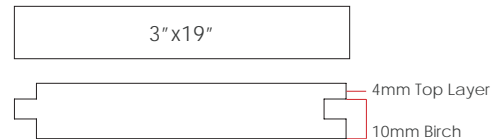

Colors

Sizes

Technical Data

Specification Reference	Test Method	Test Result
Slip Resistance	CEN/TS 15676:2008	75
Taber Abrasion	ISO 15185	408

PICO BOIS is a noble, high quality parquet (category A) and is FSC 100% certified.

Finish & Thickness

Natural | 14mm
Finish varies per size and color –
Refer to Color•Size•Finish Matrix

Lead Time

8-10 Weeks

Location

Italy

Body Type
Engineered Hardwood

Color•Size•Finish Matrix

Color — Size & Thickness		
	Blue Dots	Red Dots
3" x 19" x 14mm	Natural	Natural

Chart indicates available size, color, finish and thickness options. Shaded block indicates not available. Sizing is nominal for field tile, trims, and decors.