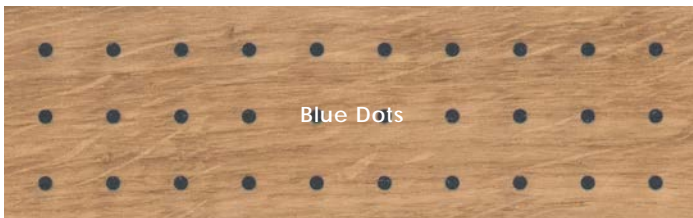

Description

Pico Bois is the first wooden floor realized by Mutina. It's a dear material to Ronan and Erwan Bouroullec, as it is often used in Brittany-based houses to give a sense of warmth to interiors.

Colors

Sizes

Technical Data

Specification Reference	Test Method	Test Result
Slip Resistance	CEN/TS 15676:2008	75
Taber Abrasion	ISO 15185	408

PICO BOIS is a noble, high quality parquet (category A) and is FSC 100% certified.

Finish & Thickness

Natural | 14mm
Finish varies per size and color –
Refer to Color•Size•Finish Matrix

Lead Time

8-10 Weeks

Location

Italy

Body Type
Engineered Hardwood

Color•Size•Finish Matrix

Color — Size & Thickness		
	Blue Dots	Red Dots
3" x 19" x 14mm	Natural	Natural

Chart indicates available size, color, finish and thickness options. Shaded block indicates not available. Sizing is nominal for field tile, trims, and decors.