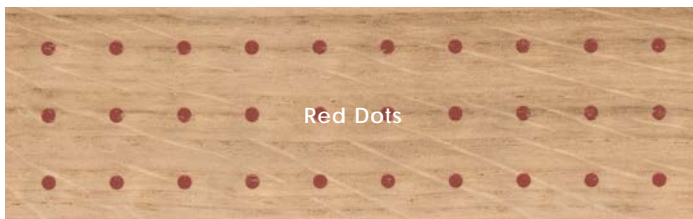

Description

Pico Bois is the first wooden floor realized by Mutina. It's a dear material to Ronan and Erwan Bouroullec, as it is often used in Brittany-based houses to give a sense of warmth to interiors.

Colors

Sizes

Technical Data

Specification Reference	Test Method	Test Result
Slip Resistance	CEN/TS 15676:2008	75
Taber Abrasion	ISO 15185	408

PICO BOIS is a noble, high quality parquet (category A) and is FSC 100% certified.

Finish & Thickness

Natural | 14mm
Finish varies per size and color –
Refer to Color•Size•Finish Matrix

Lead Time

8-10 Weeks

Location

Italy

Body Type
Engineered Hardwood

Color•Size•Finish Matrix

Color — Size & Thickness		
	Blue Dots	Red Dots
3" x 19" x 14mm	Natural	Natural

Chart indicates available size, color, finish and thickness options. Shaded block indicates not available. Sizing is nominal for field tile, trims, and decors.