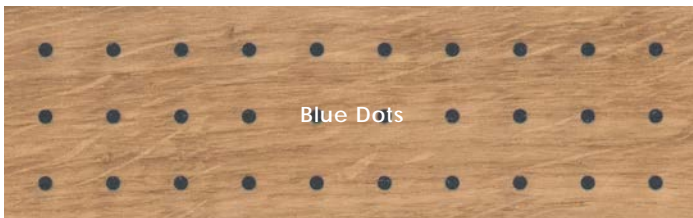

Description

Pico Bois is the first wooden floor realized by Mutina. It's a dear material to Ronan and Erwan Bouroullec, as it is often used in Brittany-based houses to give a sense of warmth to interiors.

Colors

Sizes

Technical Data

Specification Reference	Test Method	Test Result
DCOF	ANSI A326.3	> 0.55 Wet
Slip Resistance	CEN/TS 15676:2008	75
Taber Abrasion	ISO 15185	408

PICO BOIS is a noble, high quality parquet (category A) and is FSC 100% certified.

Finish & Thickness

Natural | 14mm
Finish varies per size and color –
Refer to Color•Size•Finish Matrix

Lead Time

8-10 Weeks

Location

Italy

Body Type
Engineered Hardwood

2024V2