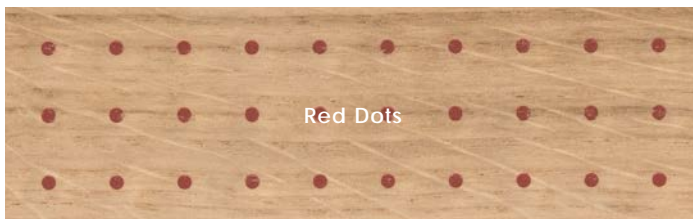

Description

Pico Bois is the first wooden floor realized by Mutina. It's a dear material to Ronan and Erwan Bouroullec, as it is often used in Brittany-based houses to give a sense of warmth to interiors.

Colors

Sizes

Technical Data

Specification Reference	Test Method	Test Result
DCOF	ANSI A326.3	> 0.55 Wet
Slip Resistance	CEN/TS 15676:2008	75
Taber Abrasion	ISO 15185	408

PICO BOIS is a noble, high quality parquet (category A) and is FSC 100% certified.

Finish & Thickness

Natural | 14mm
Finish varies per size and color –
Refer to Color•Size•Finish Matrix

Lead Time

8-10 Weeks

Location

Italy

Body Type
Engineered Hardwood

2024V2