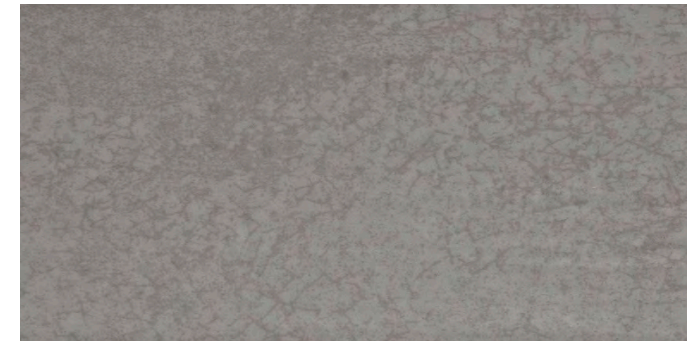

INTRIGUE

CERAMIC TILE

SIZES

4"x12"

8"x24"

8"x8"

FINISH

GLOSSY

THICKNESS

7MM, 7.5MM

LEAD TIME + LOCATION

2-3 WEEKS DOMESTIC INVENTORY | ITALY

TECHNICAL DATA

SPECIFICATION REFERENCE	TEST METHOD	TEST RESULT
BREAKING STRENGTH	ISO 10545-4	R>22N/MM²
WATER ABSORPTION	ISO 10545-3	≤0.16%
DCOF	ANSI A326.1	<0.42

Shade
V2
variation

**Ceramic is intended for wall use only. All technical data was supplied by the manufacturer and is being provided by CMC for informational purposes only. Exact test results should be requested from your CMC contact.

GREY