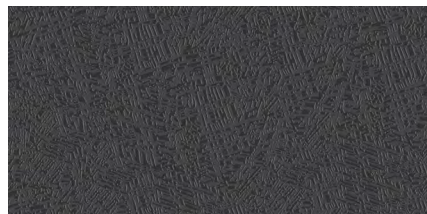

Decor

Aerial 24"x48"x9mm Honed

White

Beige

Yellow

Brown

Blue

Grey

Green Grey

Black

Black Geometric

White | Aerial, Brick, Linear Textured

Decor

Geometric 24"x48"x9mm Natural | Two pieces, A + B, in each carton. Black coloration shows graphics of both.

White

Beige

Yellow

Brown

Blue

Grey

Green Grey

Black (A)

Black (B)

Black Grid Mosaic