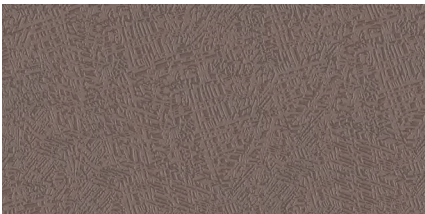

Decor

Aerial 24"x48"x9mm Honed

White

Beige

Yellow

Brown

Blue

Grey

Green Grey

Black

Black Geometric

White | Aerial, Brick, Linear Textured

Decor

Geometric 24"x48"x9mm Natural | Two pieces, A + B, in each carton. Black coloration shows graphics of both.

White

Beige

Yellow

Brown

Blue

Grey

Green Grey

Black (A)

Black (B)

Black Grid Mosaic