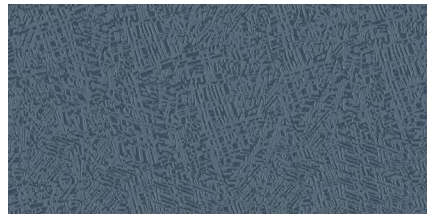

Decor

Aerial 24"x48"x9mm Honed

White

Beige

Yellow

Brown

Blue

Grey