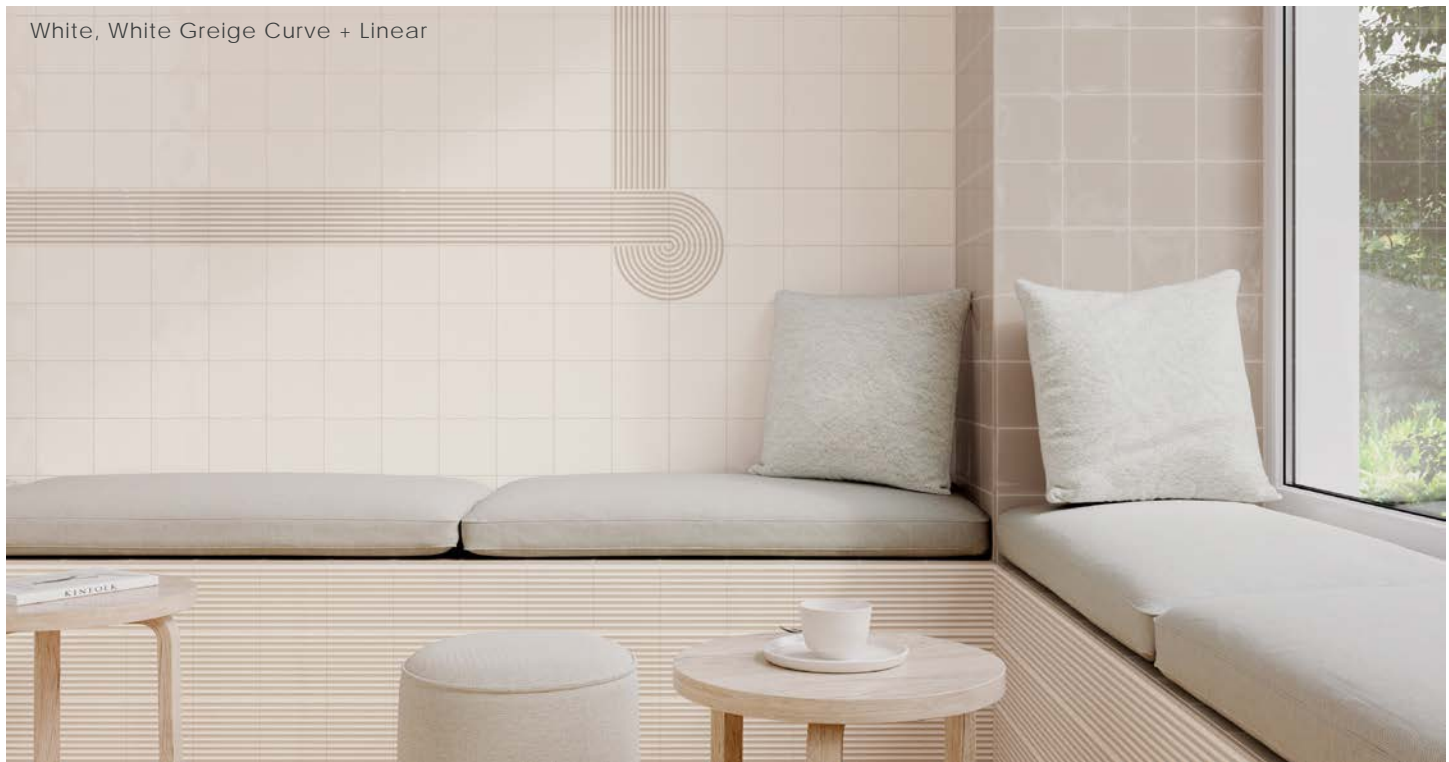

## Color•Size•Finish Matrix

Color — Size & Thickness	Color Swatches							
	White	Grey	Greige	Terracotta	Blue	Pearl	Taupe	Graphite
5" x 5" x 8.5mm	Glossy	Glossy	Glossy	Glossy	Glossy	Matte	Matte	Matte
Edge 0.31" x 5" x 8mm	Glossy	Glossy	Glossy	Glossy	Glossy	Matte	Matte	Matte
								

Chart indicates available size, color, finish and thickness options. Shaded block indicates not available. Sizing is nominal for field tile, trims, and decors.