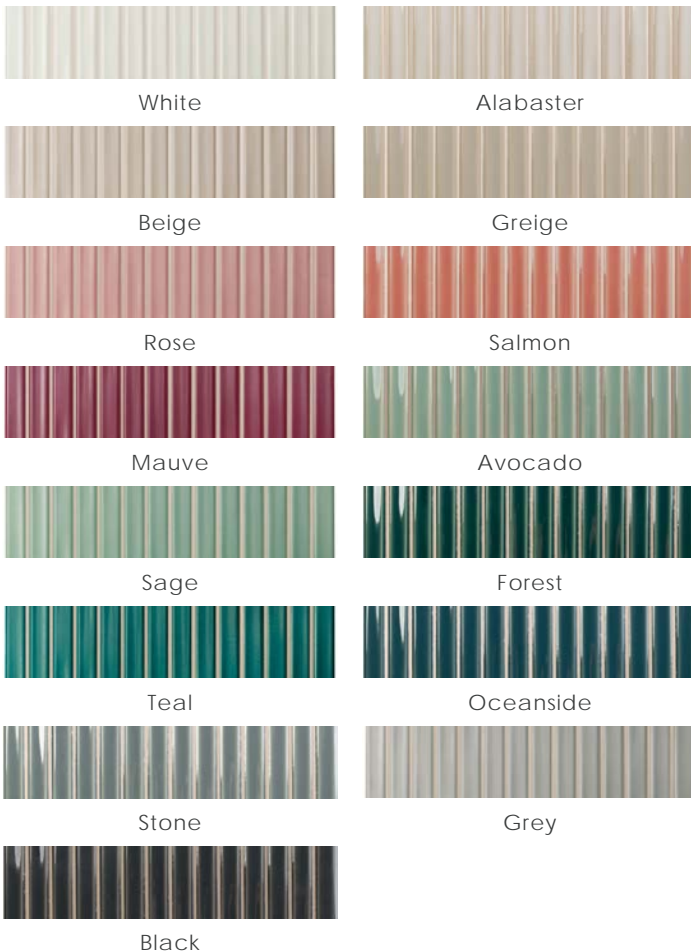

Colors

Sizes

Finish & Thickness

Glossy, Matte | 8.5mm
Finish varies per size and color –
Refer to Color•Size•Finish Matrix

Lead Time

8-10 Weeks |
Domestic inventory available
at premium pricing with 2-3
week lead time

Location

Spain

Technical Data

Specification Reference	Test Method	Test Result
DCOF	ANSI A326.3	< 0.42 wall use only
Water Absorption	ISO 10545-3	> 10%
Breaking Strength	ISO 10545-4	R>12 N/mm²

Body Type	Shade Variation
Ceramic	V2