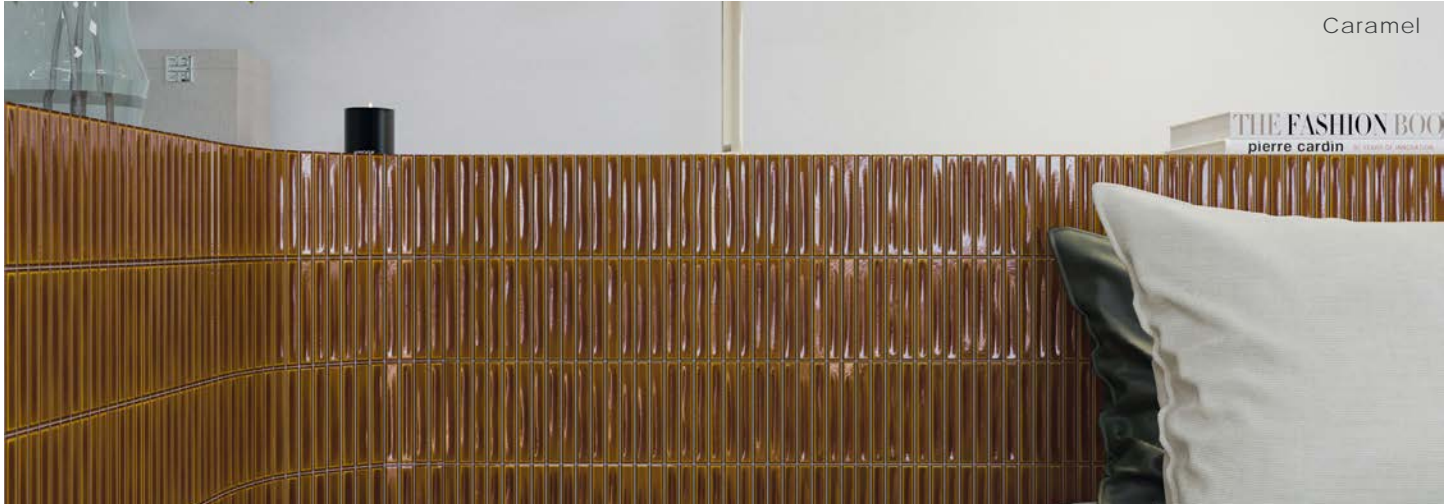

Description

Stacked wall tile opens design possibilities using colors and lines on interior walls. The extensive collection offers palettes of both neutrality and vibrancy, allowing for soft or loud expressions. Easily wrap columns using scissors to cut the product and round corners to create jaw-dropping designs in any setting.

Caramel

Description

Combine colors and sizes throughout the Stacked collection to create buzz-worthy interiors that indulge the senses. For the truly adventurous, it can create unexpected, fun spaces that impress any observer.