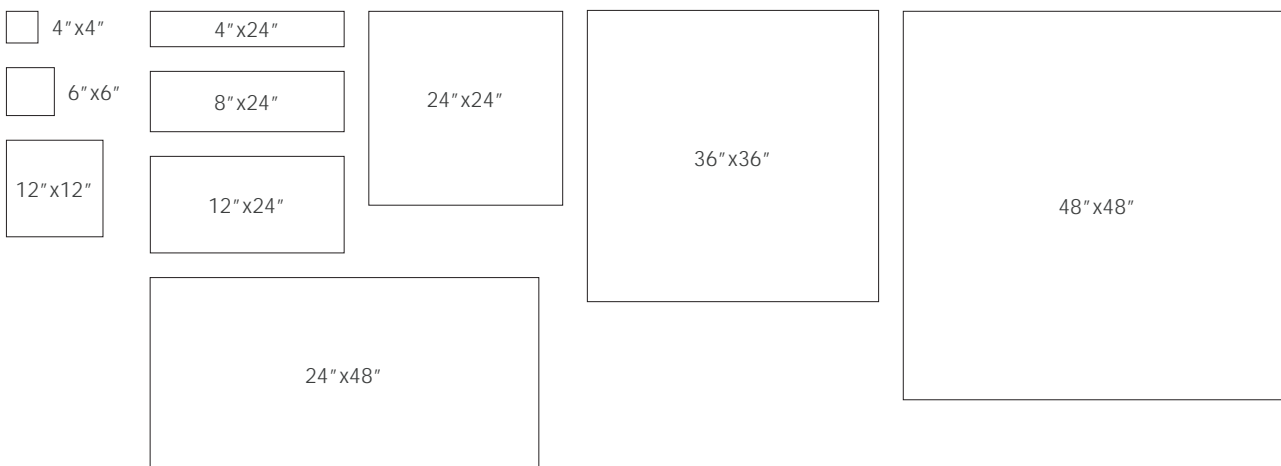

Sizes

Paver options available.

Contact info@creativematerialscorp.com or your consultant for more information.