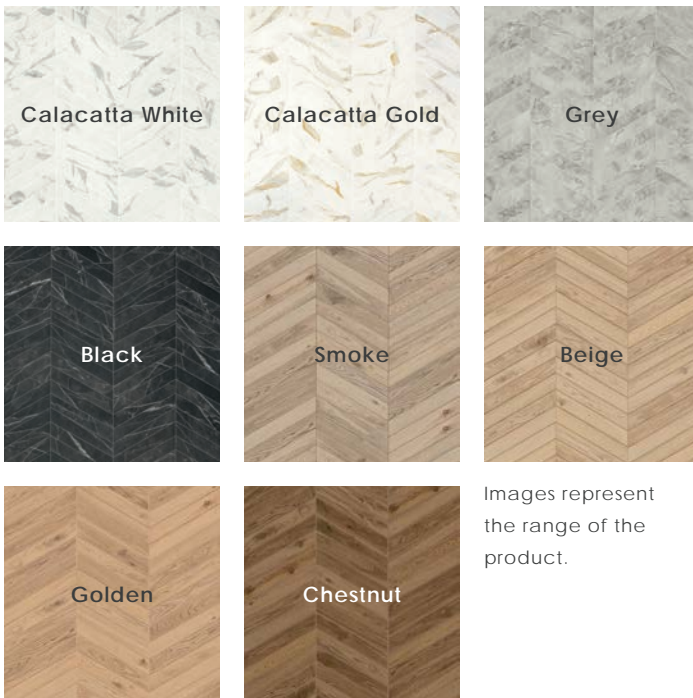

Golden

Description

Reminiscent Chevrons porcelain tile offers an unexpected yet impressive marriage of oiled wood and sculpted marble into one series. The inherent natural beauty and individual characteristics of each allow designers to apply two timeless looks into a modern, welcoming space. Use individually or combine for a dramatic look.

Colors

Images represent the range of the product.

Finish & Thickness

Matte | 9mm

Lead Time

8-10 Weeks

Location

Italy

Body Type	Shade Variation
Unglazed Porcelain	V3

2024v1

REMINISCENT CHEVRONS

Color•Size•Finish Matrix

Color — Size & Thickness				
	Smoke	Beige	Golden	Chesnut
3"x18"x9mm Chevron	Matte	Matte	Matte	Matte
Color — Size & Thickness				
	Calacatta White	Calacatta Gold	Grey	Black
3"x18"x9mm Chevron	Matte	Matte	Matte	Matte