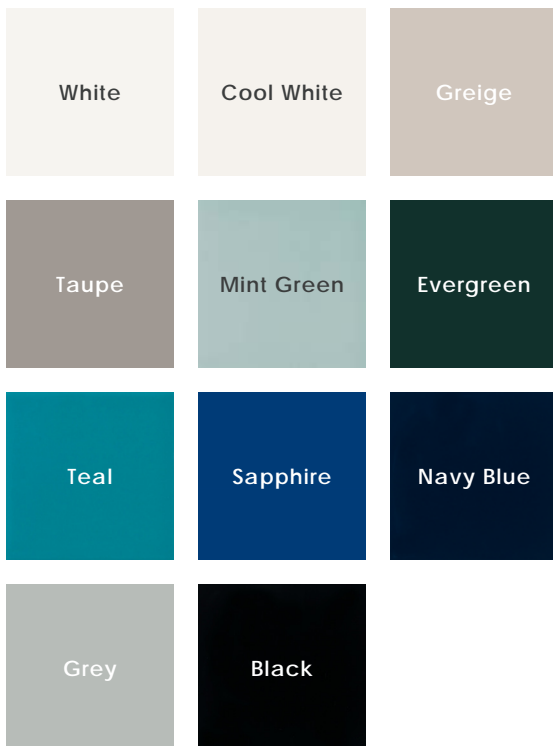

COLOR SCHEME GLAZED MOSAICS

creative
materials
corporation

Description

Color Scheme Mosaics narrate your unique tale, leaving a distinctive impression. Imbued with a contemporary aura and a meticulously curated speckled option, this collection resonates with modern trends. Infuse your area with character using an array of mosaic patterns.

Colors

Finish & Thickness

Glossy, Matte | 6.35mm
Finish varies per size and color –
Refer to Color•Size•Finish Matrix

Lead Time

2-3 Weeks
domestic inventory

Location

Mexico

Sizes

Body Type	Shade Variation
Ceramic	V1

COLOR SCHEME GLAZED MOSAICS

Color•Size•Finish Matrix

Color — Size & Thickness						
	White	Cool White	Greige	Taupe	Mint Green	Evergreen
1.5" Hexagon Mosaic on 11.625"x10.25"x6.35mm Sheet	Matte	Glossy	Glossy Matte	Glossy Matte	Glossy	Glossy
2"x2" Mosaic on 12"x24"x6.35mm Sheet	Matte	Glossy	Glossy Matte	Glossy Matte	Glossy	Glossy
2"x3" Harlequin Mosaic on 13.5"x11.44"x6.35mm Sheet	Matte	Glossy	Glossy Matte	Glossy Matte	Glossy	Glossy
0.75" Penny Round Mosaic on 13.5"x11.44"x6.35mm Sheet	Matte	Glossy	Glossy Matte	Glossy Matte	Glossy	Glossy

Color — Size & Thickness					
	Teal	Sapphire	Navy Blue	Grey	Black
1.5" Hexagon Mosaic on 11.625"x10.25"x6.35mm Sheet	Glossy	Glossy	Glossy	Glossy Matte	Glossy Matte
2"x2" Mosaic on 12"x24"x6.35mm Sheet	Glossy	Glossy	Glossy	Glossy Matte	Glossy Matte
2"x3" Harlequin Mosaic on 13.5"x11.44"x6.35mm Sheet	Glossy	Glossy	Glossy	Glossy Matte	Glossy Matte
0.75" Penny Round Mosaic on 13.5"x11.44"x6.35mm Sheet	Glossy	Glossy	Glossy	Glossy Matte	Glossy Matte