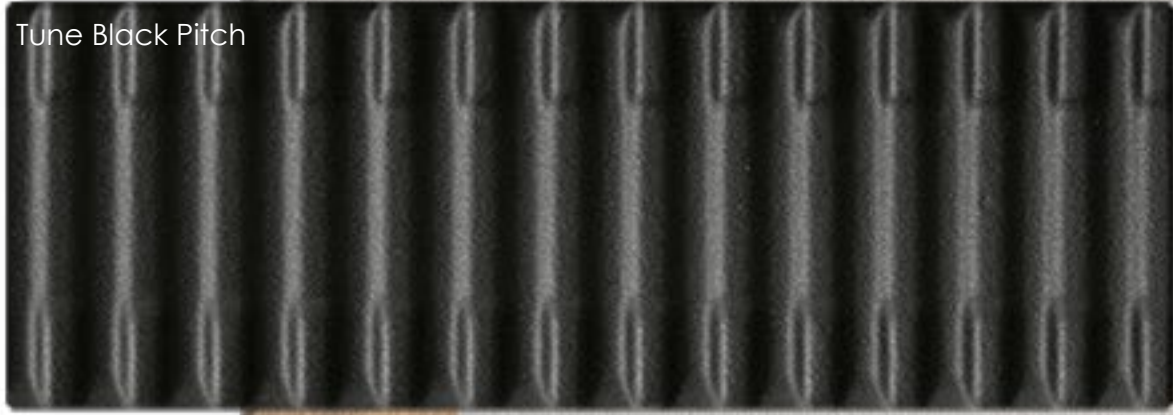

Tune Black Pitch

Reminiscent Chevrons Golden

Reminiscent Chevrons Calacatta Gold  
Reminiscent Chevrons Golden

Modello Taupe Hexagon