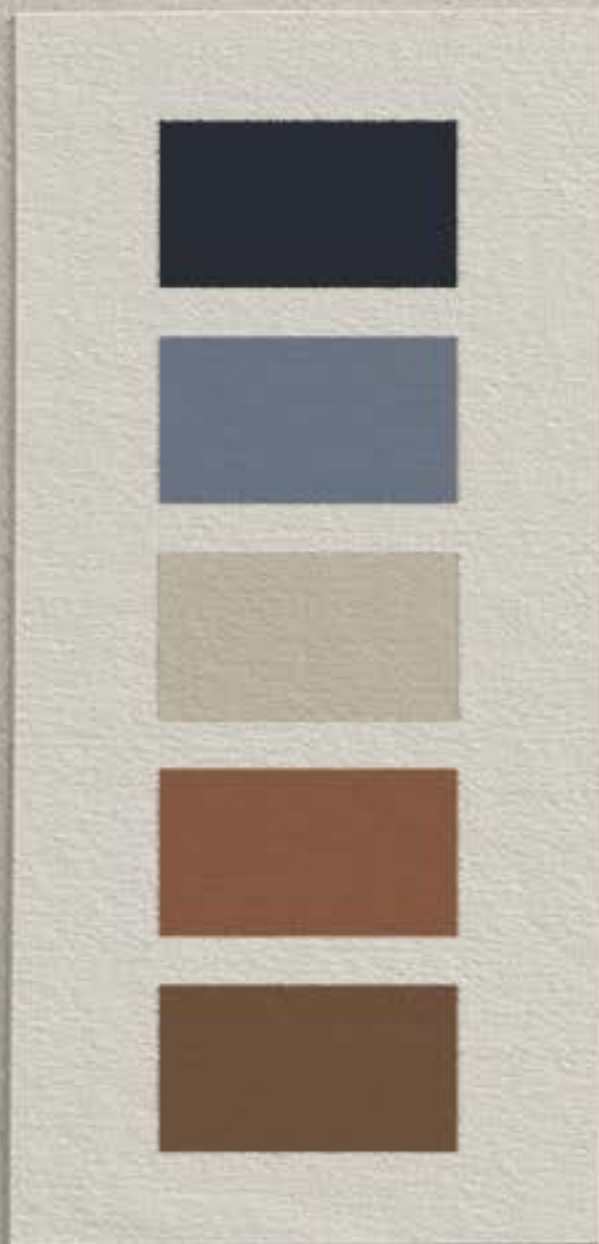

Muse Rust

Muse Rust

Vivids + Metals Terracotta Mottled

Origins Geometric Mix

Urban Subway Navy Linear