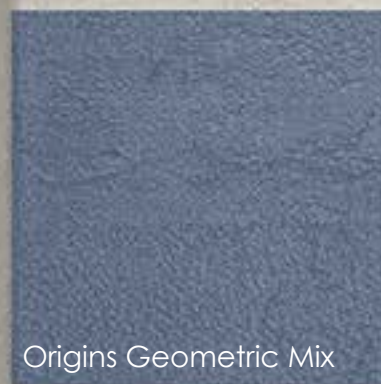

Muse Rust

Muse Rust

Vivids + Metals Terracotta Mottled

Origins Geometric Mix

Urban Subway Navy Linear