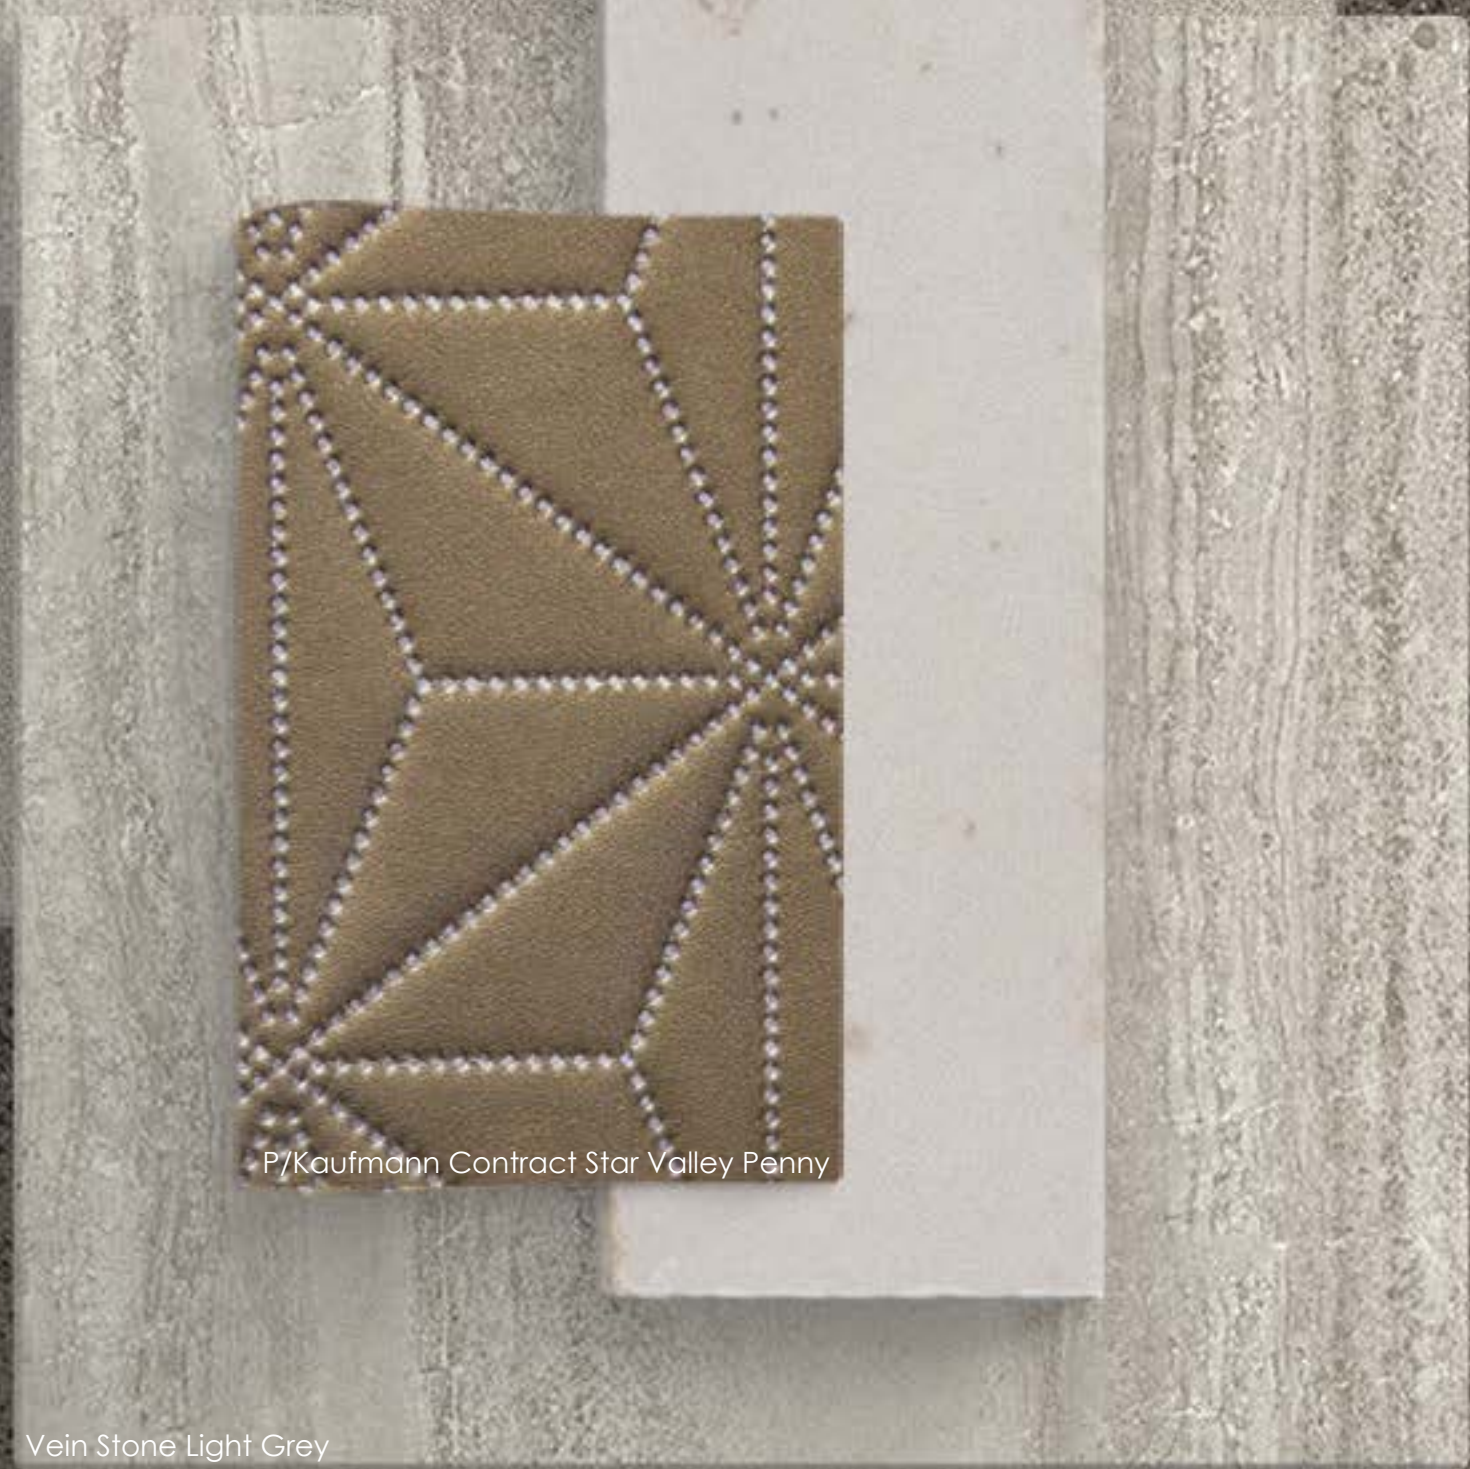

Vein Stone Light Grey Linear

Dream Ivory

Forged White

Scheme Beige

Enameled Beige

P/Kaufmann Contract Star Valley Penny

Vein Stone Light Grey