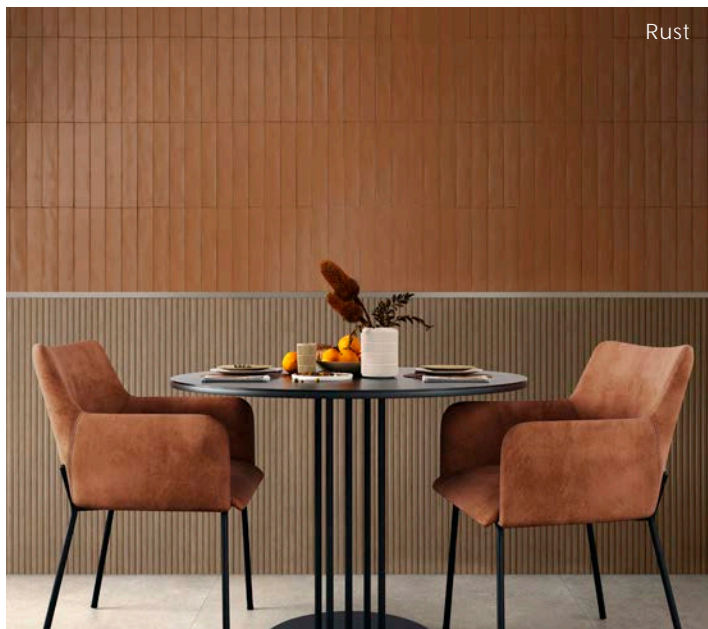

Color•Size•Finish Matrix

Color — Size & Thickness						
	White	Ivory	Sepia	Dusty Rose	Sienna	Rust
2"x12"x10mm	Satin	Matte	Matte	Satin	Matte	Satin

Color — Size & Thickness					
	Yellow	Green	Blue	Grey	Black
2"x12"x10mm	Satin	Satin	Satin	Matte	Satin

Chart indicates available size, color, finish and thickness options. Shaded block indicates not available. Sizing is nominal for field tile, trims, and decors.