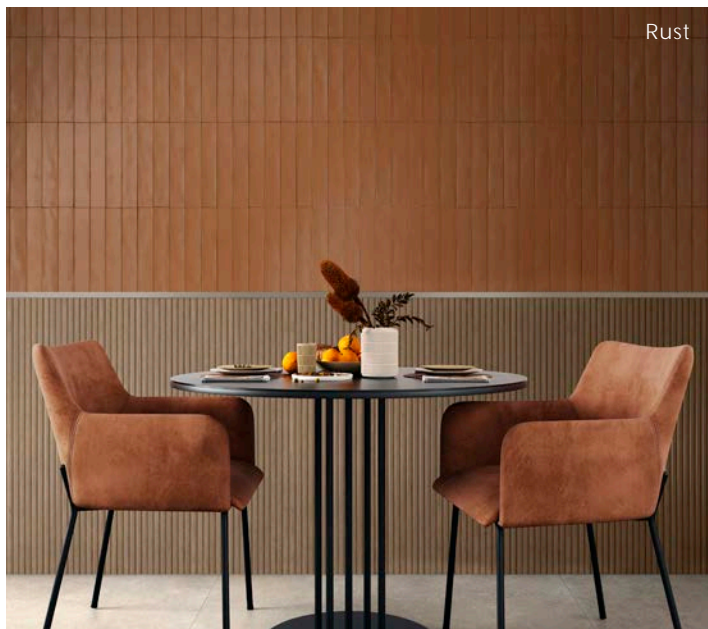

## Color•Size•Finish Matrix

Color — Size & Thickness						
	<b>White</b>	<b>Ivory</b>	<b>Sepia</b>	<b>Dusty Rose</b>	<b>Sienna</b>	<b>Rust</b>
2"x12"x10mm	Satin	Matte	Matte	Satin	Matte	Satin

Color — Size & Thickness					
	<b>Yellow</b>	<b>Green</b>	<b>Blue</b>	<b>Grey</b>	<b>Black</b>
2"x12"x10mm	Satin	Satin	Satin	Matte	Satin

Chart indicates available size, color, finish and thickness options. Shaded block indicates not available. Sizing is nominal for field tile, trims, and decors.

2024v1