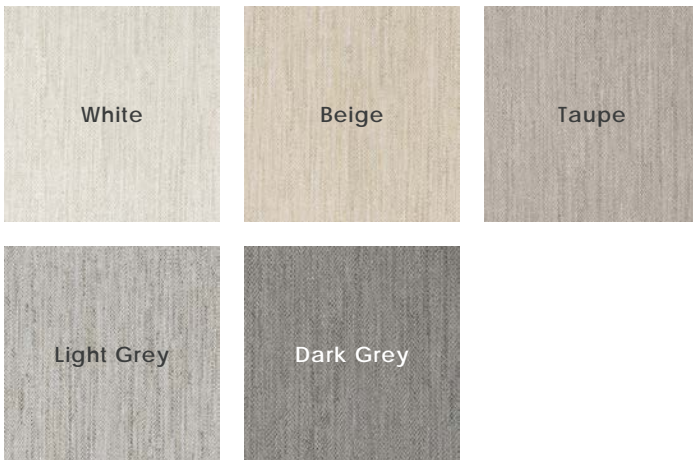

Dark Grey, Light Grey, Taupe, White

## Colors

## Location

USA

Body Type	Shade Variation
Glazed Color-Body Porcelain	V2

2024v1

Dark Grey

Beige Herringbone Mosaic

White

Beige

Taupe

Light Grey

Dark Grey