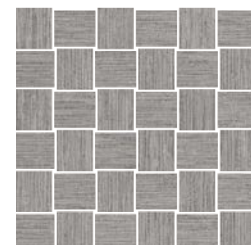

## Mosaics

Herringbone Mosaic on 10"x24"x9mm Sheet Natural | This product is sold at six pieces per carton with three equal parts of A & B.

White

Beige

Taupe

Light Grey

Dark Grey

2"x2" Basketweave Mosaic on 12"x12"x9mm Sheet Natural

White

Beige

Taupe

Light Grey

Dark Grey

## Color•Size•Finish Matrix

Color — Size & Thickness					
	White	Beige	Taupe	Light Grey	Dark Grey
8" x 24" x 9mm	Natural	Natural	Natural	Natural	Natural
12" x 24" x 9mm	Natural	Natural	Natural	Natural	Natural
24" x 24" x 9mm	Natural	Natural	Natural	Natural	Natural
Bullnose 3.125" x 12" x 9mm	Natural	Natural	Natural	Natural	Natural
					