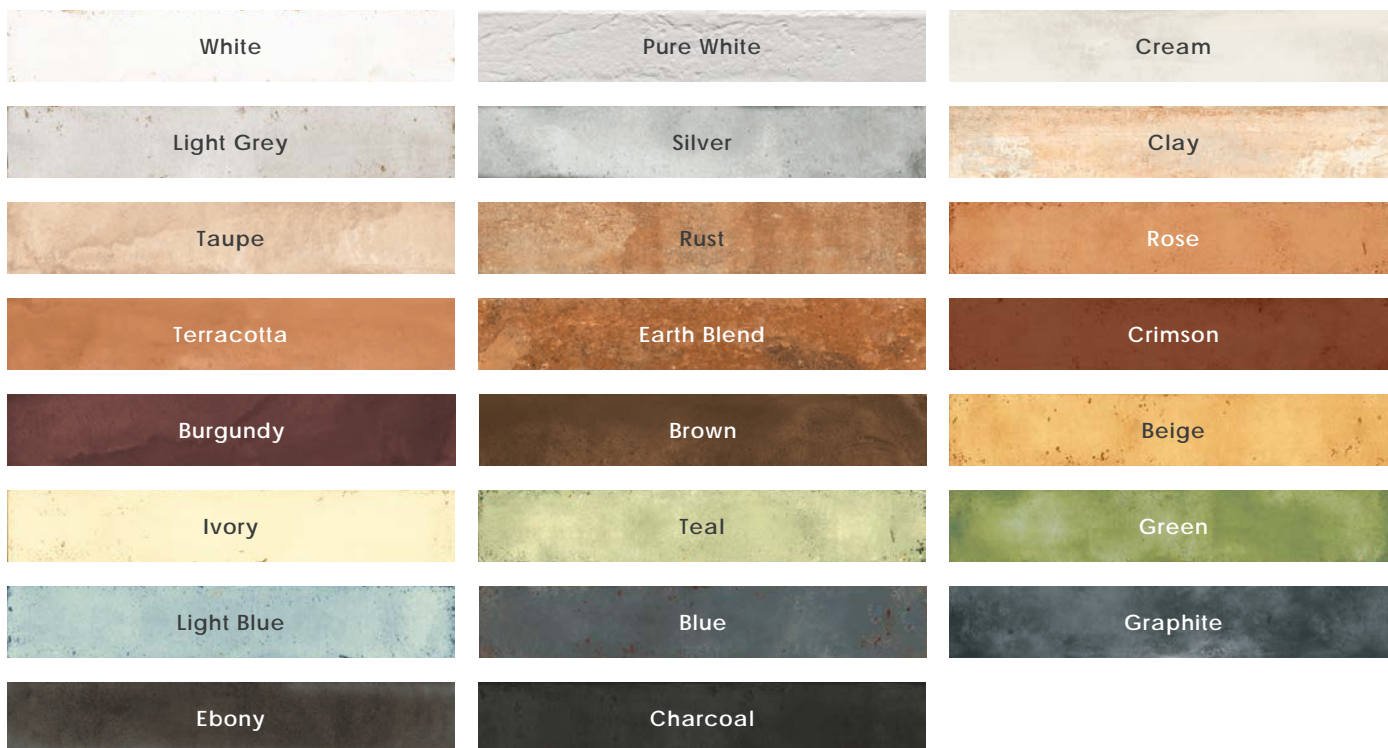

Colors

Green

Pure White

Sizes

2" x 18"

Finish & Thickness

Glossy, Matte | 5mm, 9.5mm
Finish varies per size and color –
Refer to Color • Size • Finish Matrix

Lead Time

Body Type	Shade Variation
Glazed Non Color-Body Porcelain	V2

Color•Size•Finish Matrix

Color — Size & Thickness												
	White	Pure White	Cream	Light Grey	Silver	Clay	Taupe	Rust	Rose	Terracotta	Earth Blend	Crimson
2" x 18" x 9.5mm	Glossy Matte	Matte	Matte	Glossy Matte	Matte	Matte	Matte	Matte	Glossy	Matte	Matte	Glossy Matte
4" Corner 2" x 10" x 9.5mm	 Glossy Matte	Matte	Matte	Glossy Matte	Matte	Matte	Matte	Matte	Glossy	Matte	Matte	Glossy Matte
Quarter Round 0.2" x 18" x 5mm												

Color — Size & Thickness											
	Burgundy	Brown	Beige	Ivory	Teal	Green	Light Blue	Blue	Graphite	Ebony	Charcoal
2" x 18" x 9.5mm	Matte	Matte	Glossy Matte	Glossy Matte	Glossy Matte	Glossy Matte	Glossy Matte	Glossy Matte	Matte	Matte	Matte
4" Corner 2" x 10" x 9.5mm	 Matte	Matte	Glossy Matte	Glossy Matte	Glossy Matte	Glossy Matte	Glossy Matte	Glossy Matte	Matte	Matte	Matte
Quarter Round 0.2" x 18" x 5mm											

Chart indicates available size, color, finish and thickness options. Shaded block indicates not available. Sizing is nominal for field tile, trims, and decors.