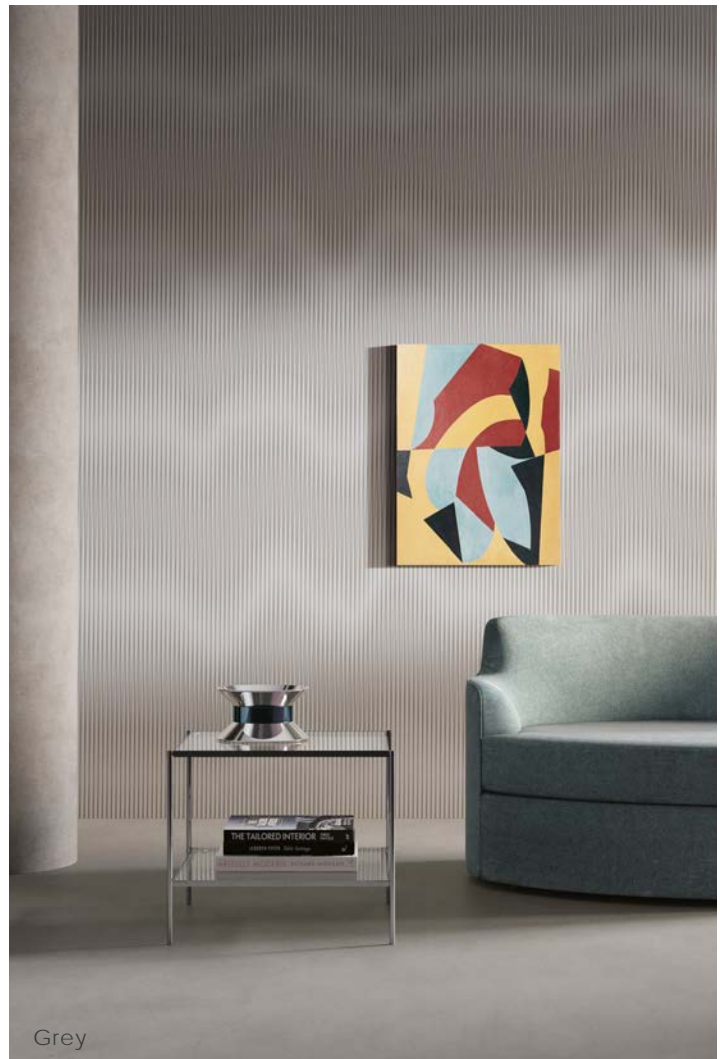

PULSATION GAUGED PORCELAIN

creative
materials
corporation

Color•Size•Finish Matrix

Color — Size & Thickness					
	Beige	Apricot	Brick	Grey	Graphite
48" x 110" x 6mm	Matte	Matte	Matte	Matte	Matte

Chart indicates available size, color, finish and thickness options. Shaded block indicates not available. Sizing is nominal for field tile, trims, and decors.