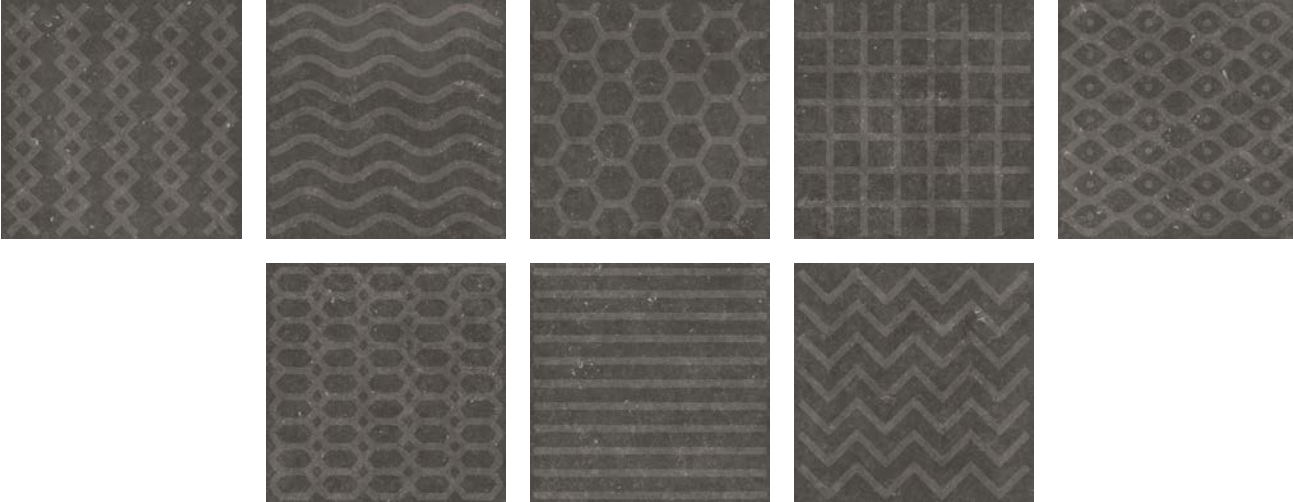

Deco 24"x24"x9mm Matte | 8 Random Faces | Four pieces per box, each randomly packed.

White Patterned

Greige Patterned

Grey Patterned

Decor

Deco 24"x24"x9mm Matte | 8 Random Faces | Four pieces per box, each randomly packed.