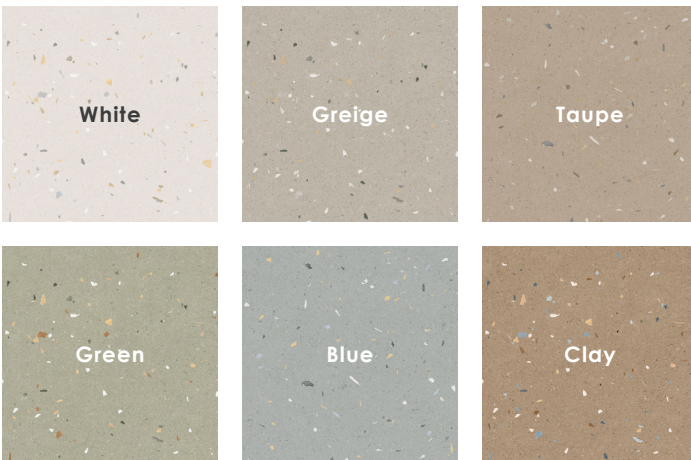

Multicolor Arc

## Colors

Color — Size & Thickness							
Ceramic	Micro White	White	Greige	Taupe	Green	Blue	Clay
12.6"x39"x11mm	Matte	Matte	Matte	Matte	Matte	Matte	Matte

Chart indicates available size, color, finish and thickness options. Shaded block indicates not available. Sizing is nominal for field tile, trims, and decors.