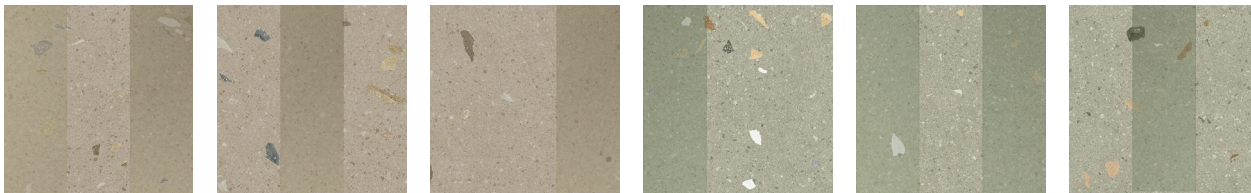

## Decor

Bands 8"x8"x8mm Matte & Glossy | This product consists of three designs in different colors. | Porcelain

Greige & White

Taupe & White

Green & White

Blue & White

Clay & White

Greige