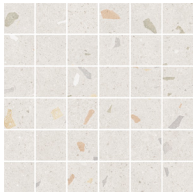

Mosaic

2"x2" Mosaic on 12"x12"x9mm Sheet Matte | Porcelain

White