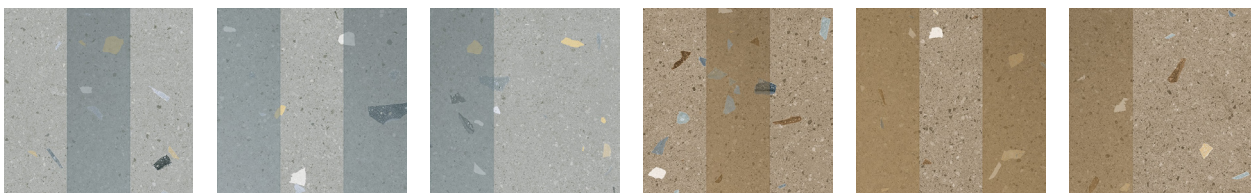

Decor

Bands 8"x8"x8mm Matte & Glossy | This product consists of three designs in different colors. | Porcelain

Blue

Clay

Abstract 8"x8"x8mm Matte | This product consists of randomly mixed designs. Examples are shown below. | Porcelain