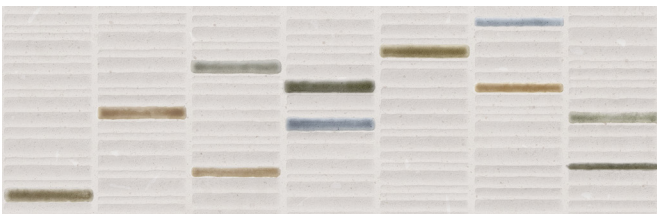

## Decor

Bands 8"x8"x8mm Matte & Glossy | This product consists of three designs in different colors. | Porcelain

Greige & White

Taupe & White

Green & White

Blue & White

Clay & White

Greige

## Decor

Arcs 8"x8"x8mm Matte | This product consists of randomly mixed designs. Examples are shown below. | Porcelain

Multicolor

Angles 8"x8"x8mm Matte | This product consists of randomly mixed designs. Examples are shown below.

Multicolor

Dash 8"x8"x8mm Matte | Porcelain

White

Diagonal 8"x8"x8mm Matte | Porcelain

White

Oblong 12.6"x39"x11mm Matte | Ceramic

Micro White Stacked Mix

Micro White Stacked

Clay + Clay Bands

White Angles