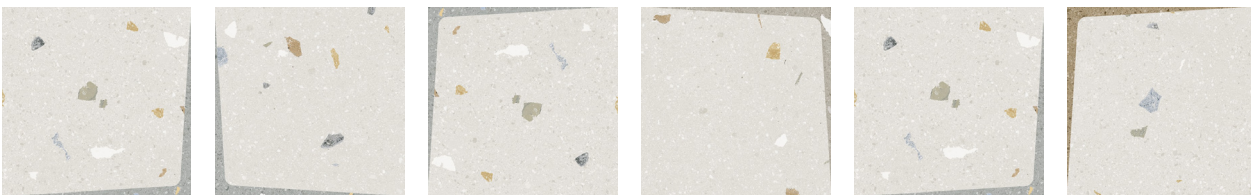

Angles 8"x8"x8mm Matte | This product consists of randomly mixed designs. Examples are shown below.

Multicolor