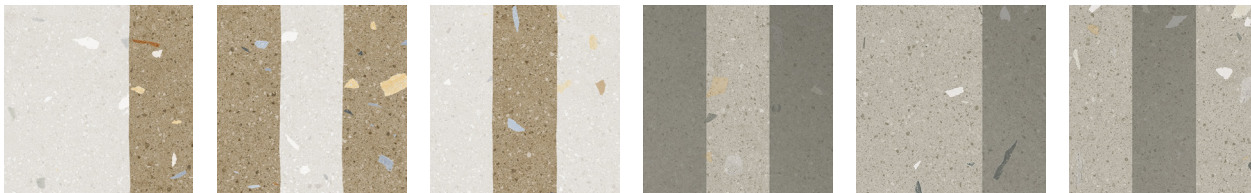

## Decor

Bands 8"x8"x8mm Matte & Glossy | This product consists of three designs in different colors. | Porcelain

Greige & White

Taupe & White

Green & White

Blue & White

Clay & White

Greige