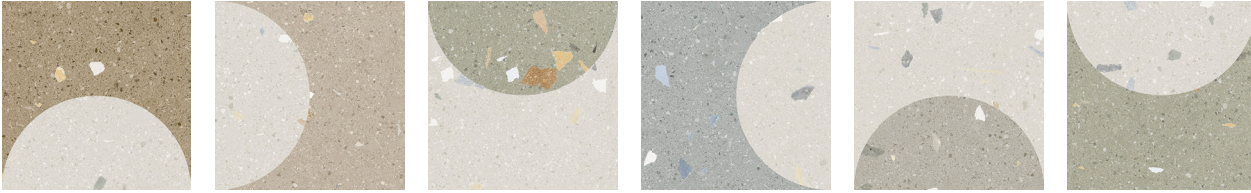

Decor

Arcs 8"x8"x8mm Matte | This product consists of randomly mixed designs. Examples are shown below. | Porcelain

Multicolor