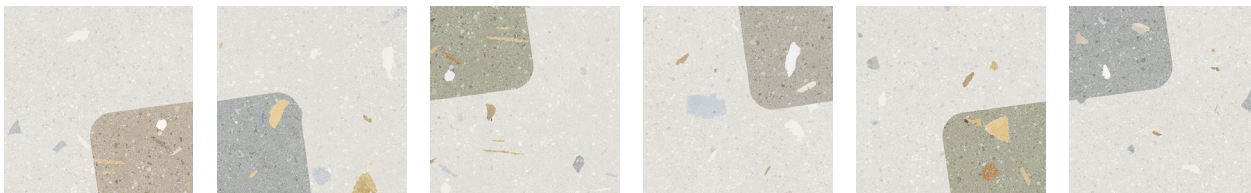

Abstract 8"x8"x8mm Matte | This product consists of randomly mixed designs. Examples are shown below. | Porcelain

Multicolor