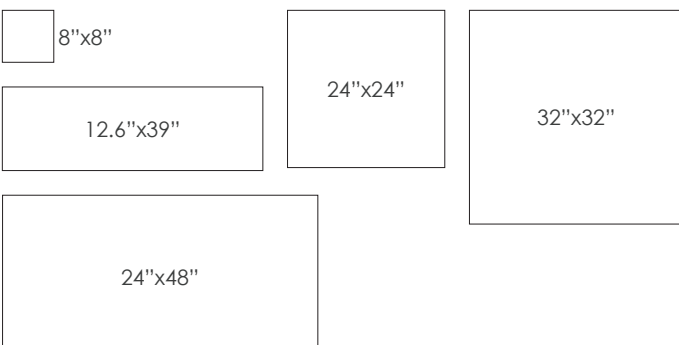

Sizes

Body Type	Shade Variation
Ceramic • Glazed Non Color-Body Porcelain	V3