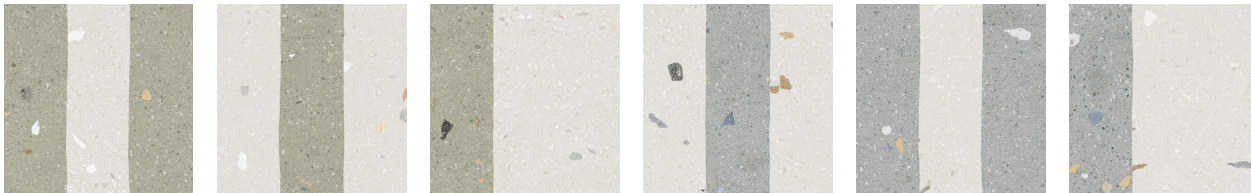

Blue & White

Green & White