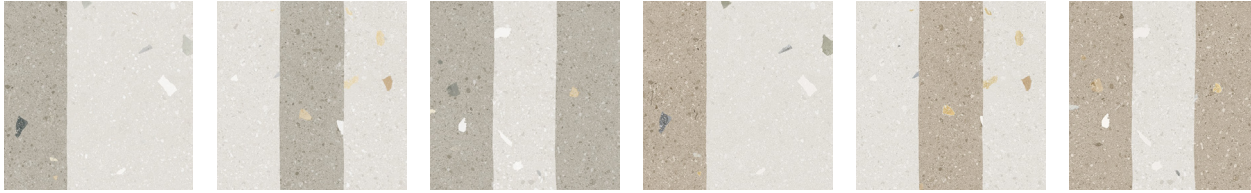

Taupe & White

Decor

Bands 8"x8"x8mm Matte & Glossy | This product consists of three designs in different colors. | Porcelain

Greige & White