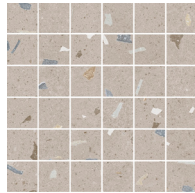

Clay + Clay Bands

White Angles

## Mosaic

2"x2" Mosaic on 12"x12"x9mm Sheet Matte | Porcelain

White

Greige

Taupe

Green

Blue

Clay

## Color•Size•Finish Matrix

Color — Size & Thickness						
Porcelain	White	Greige	Taupe	Green	Blue	Clay
8"x8"x8mm	Matte	Matte	Matte	Matte	Matte	Matte
24"x24"x8.8mm	Matte	Matte	Matte	Matte	Matte	Matte
24"x48"x11mm	Matte	Matte	Matte	Matte	Matte	Matte
32"x32"x10mm	Matte	Matte	Matte	Matte	Matte	Matte

Color — Size & Thickness							
Ceramic	Micro White	White	Greige	Taupe	Green	Blue	Clay
12.6"x39"x11mm	Matte	Matte	Matte	Matte	Matte	Matte	Matte

Chart indicates available size, color, finish and thickness options. Shaded block indicates not available. Sizing is nominal for field tile, trims, and decors.