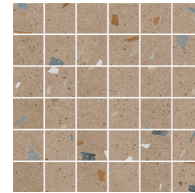

Clay + Clay Bands

White Angles

## Mosaic

2"x2" Mosaic on 12"x12"x9mm Sheet Matte | Porcelain

White

Greige

Taupe

Green

Blue

Clay

## Color•Size•Finish Matrix

Color — Size & Thickness						
Porcelain	White	Greige	Taupe	Green	Blue	Clay
8"x8"x8mm	Matte	Matte	Matte	Matte	Matte	Matte
24"x24"x8.8mm	Matte	Matte	Matte	Matte	Matte	Matte
24"x48"x11mm	Matte	Matte	Matte	Matte	Matte	Matte
32"x32"x10mm	Matte	Matte	Matte	Matte	Matte	Matte

Color — Size & Thickness							
Ceramic	Micro White	White	Greige	Taupe	Green	Blue	Clay
12.6"x39"x11mm	Matte	Matte	Matte	Matte	Matte	Matte	Matte

Chart indicates available size, color, finish and thickness options. Shaded block indicates not available. Sizing is nominal for field tile, trims, and decors.