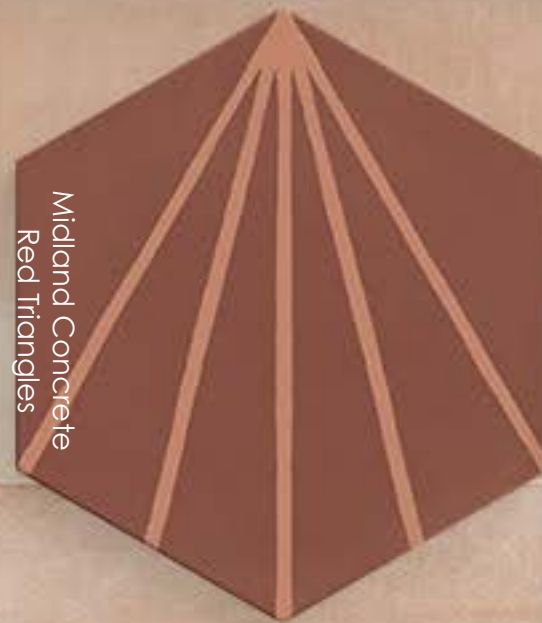

Phases 2.0 Taupe Mixed Aggregate

Phases 2.0 Taupe Crosshatch

Mimesis Noce

Multidimensional Gold Rose + White Profile

Midland Concrete
Red Triangles

Midland Concrete
Red Triangles

Urban Brick Red Weathered

Urban Brick Red Weathered

ReNumbered Burnt Sienna

ReNumbered Mahogany

Clarus Colordrop HexLines

Resin Colors Terracotta