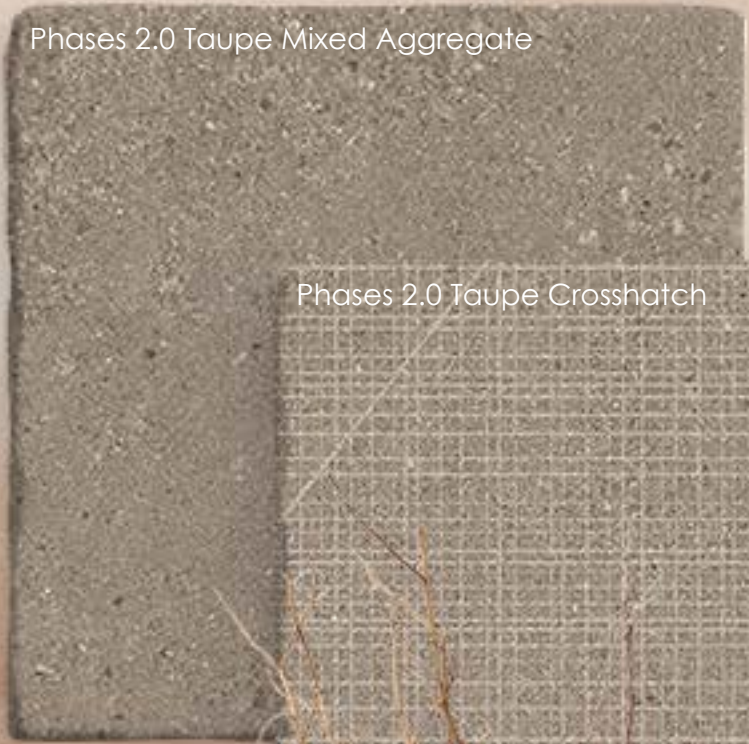

Phases 2.0 Taupe Mixed Aggregate

Phases 2.0 Taupe Crosshatch

Mimesis Noce

Multidimensional Gold Rose + White Profile

Midland Concrete
Red Triangles

Midland Concrete
Red Triangles

Urban Brick Red Weathered

Urban Brick Red Weathered

ReNumbered Burnt Sienna

ReNumbered Mahogany

Clarus Colordrop HexLines

Resin Colors Terracotta