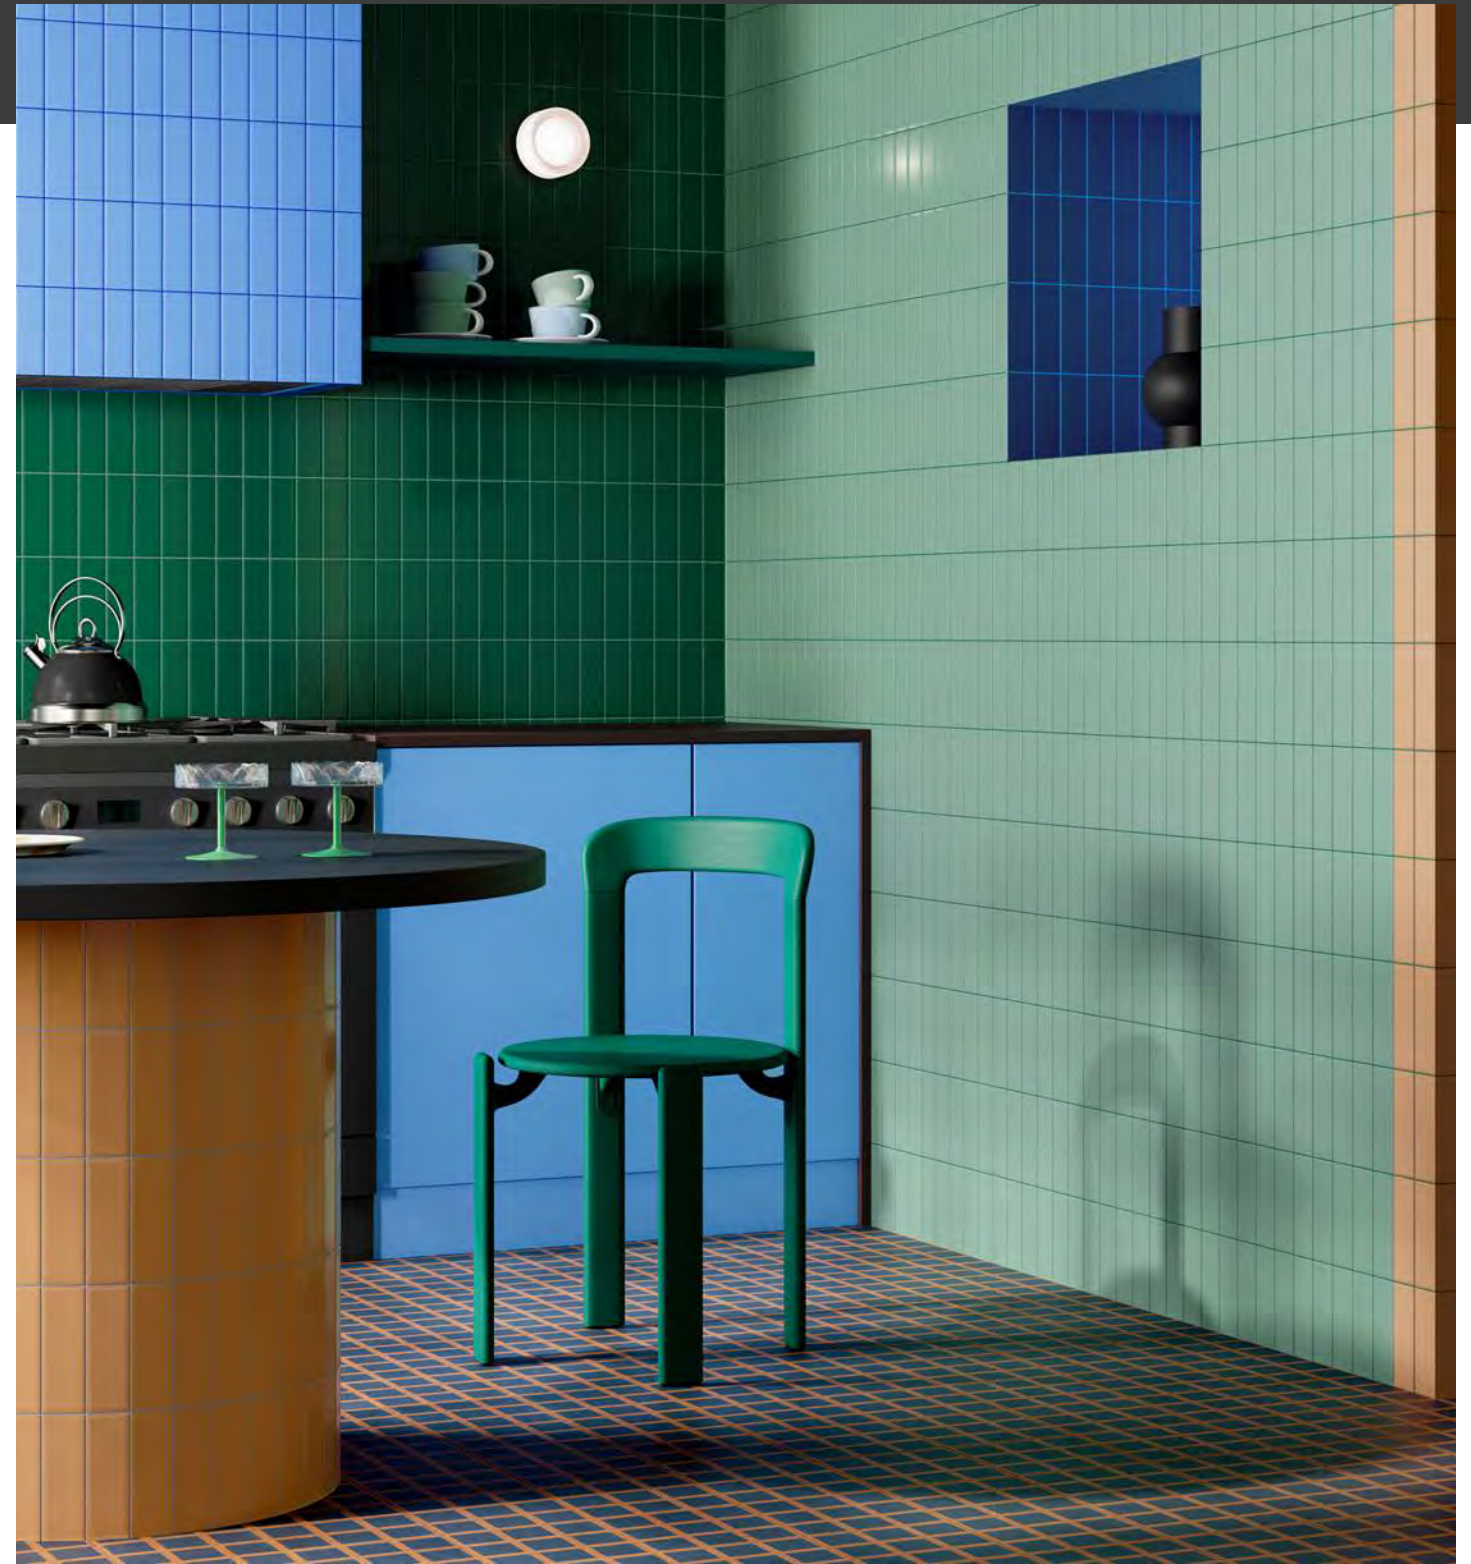

COLORFORM

Where imagination meets functionality.
It's more than just a surface; it's a canvas for creativity.