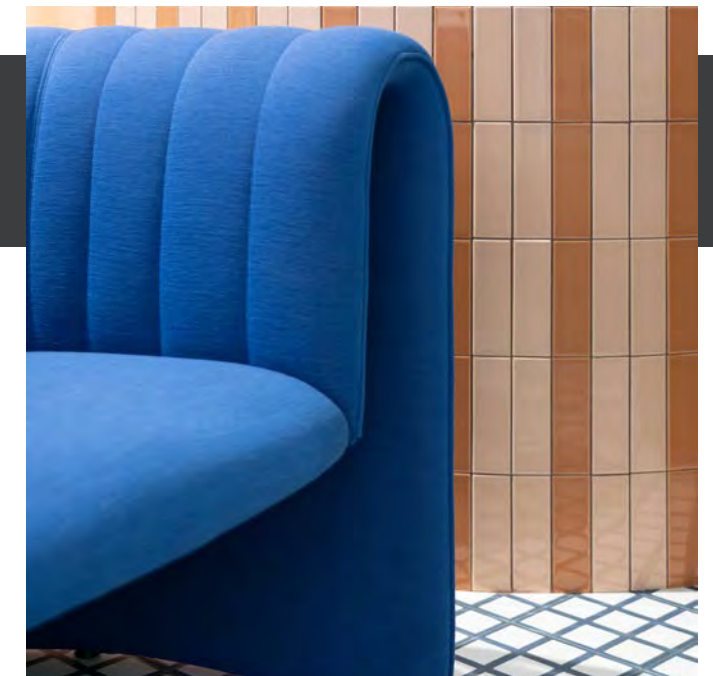

# COLORFORM

Playful. Chromatic. Captivating.

Colorform ceramic wall tile emerges as a dynamic, adaptable, and visually captivating series, granting extensive creative liberty through whimsical chromatic interplays, stark divergences, and subtle gradations. The collection boasts a broad spectrum, enabling bold contrasts and gentle pairings that invigorate any commercial setting.