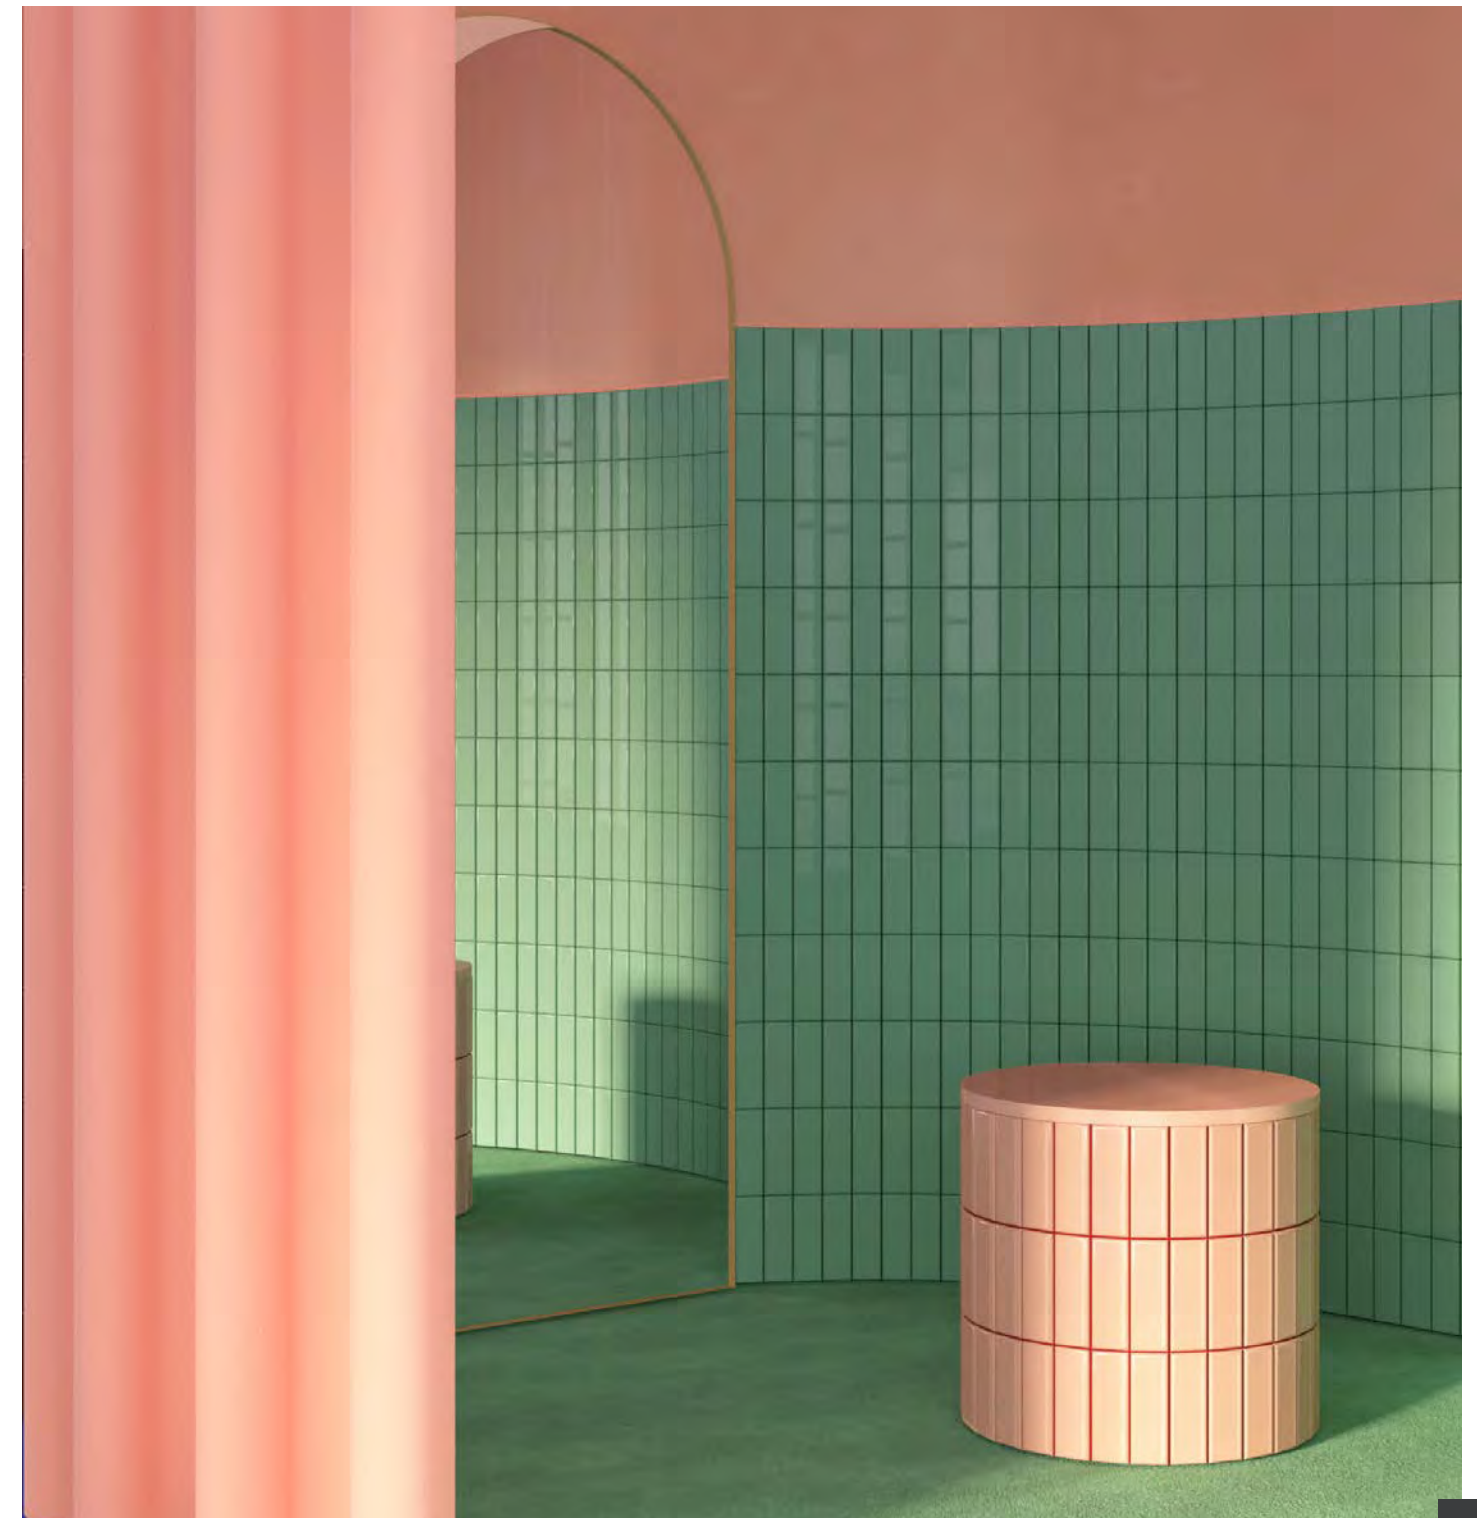

Tekla Evelina Severin

Founded her multidisciplinary studio in 2015. She graduated in 2010 from the Interior Architecture and Furniture Design program at Konstfack University of Arts and Crafts in Stockholm, and began her career as an interior architect with a focus on large public spaces and high-end residential projects. Deeply influenced by a love of colour, shape and composition, she also worked in photography and set design.