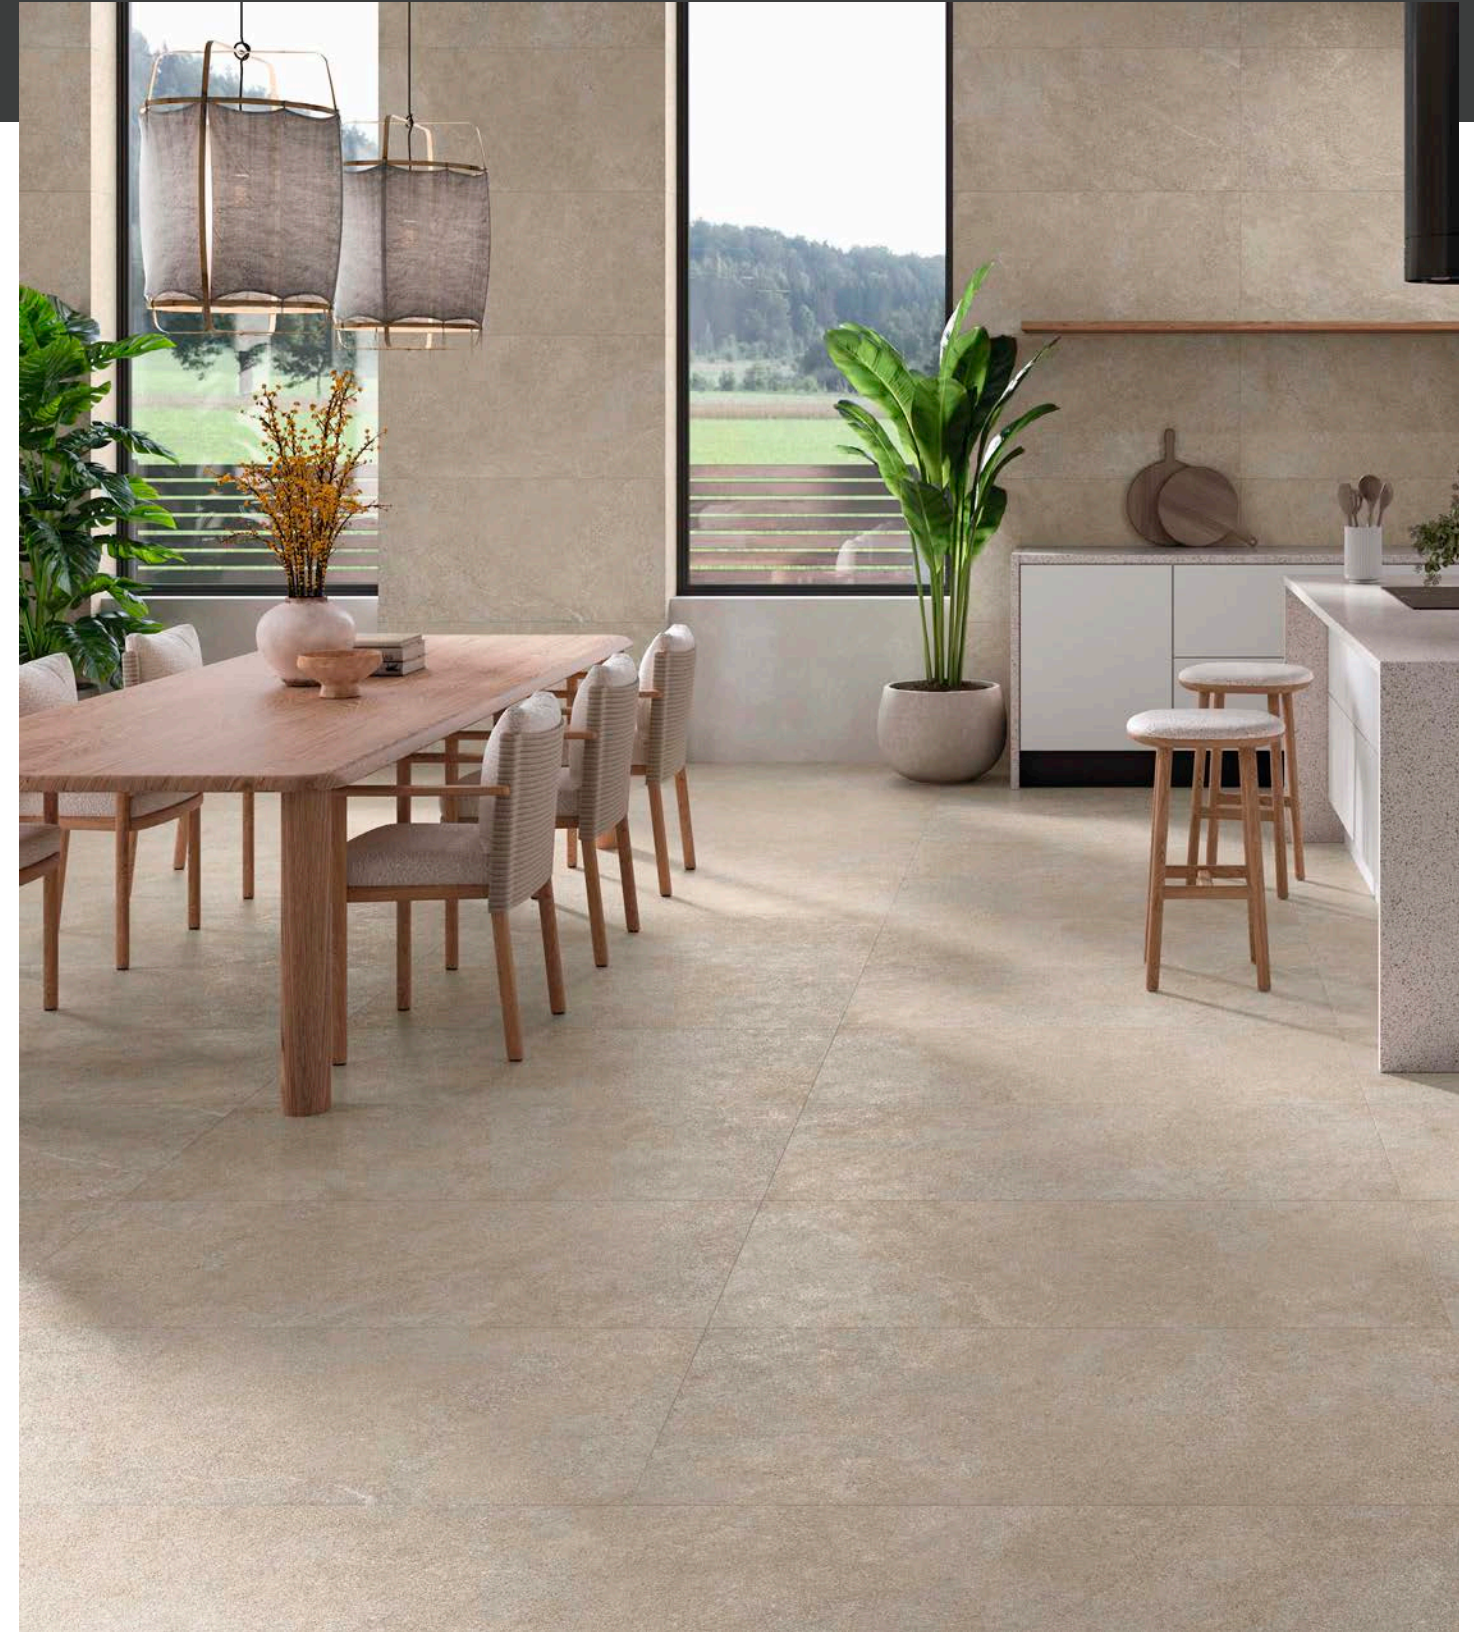

DETRITAL

Detrital porcelain tile features an intricate texture, radiating warmth and vitality through a gentle and nuanced structure. Delicately mixed shades achieve an exceptionally tactile effect. The aesthetic perfectly encapsulates the essence of detrital rock formations, known for accumulating fragmented materials from pre-existing rocks.

Chart indicates available size, color, finish and thickness options. Shaded block indicates not available. Sizing is nominal for field tile, trims, and decors.

DETRITAL

An organic feel with modern appearance.