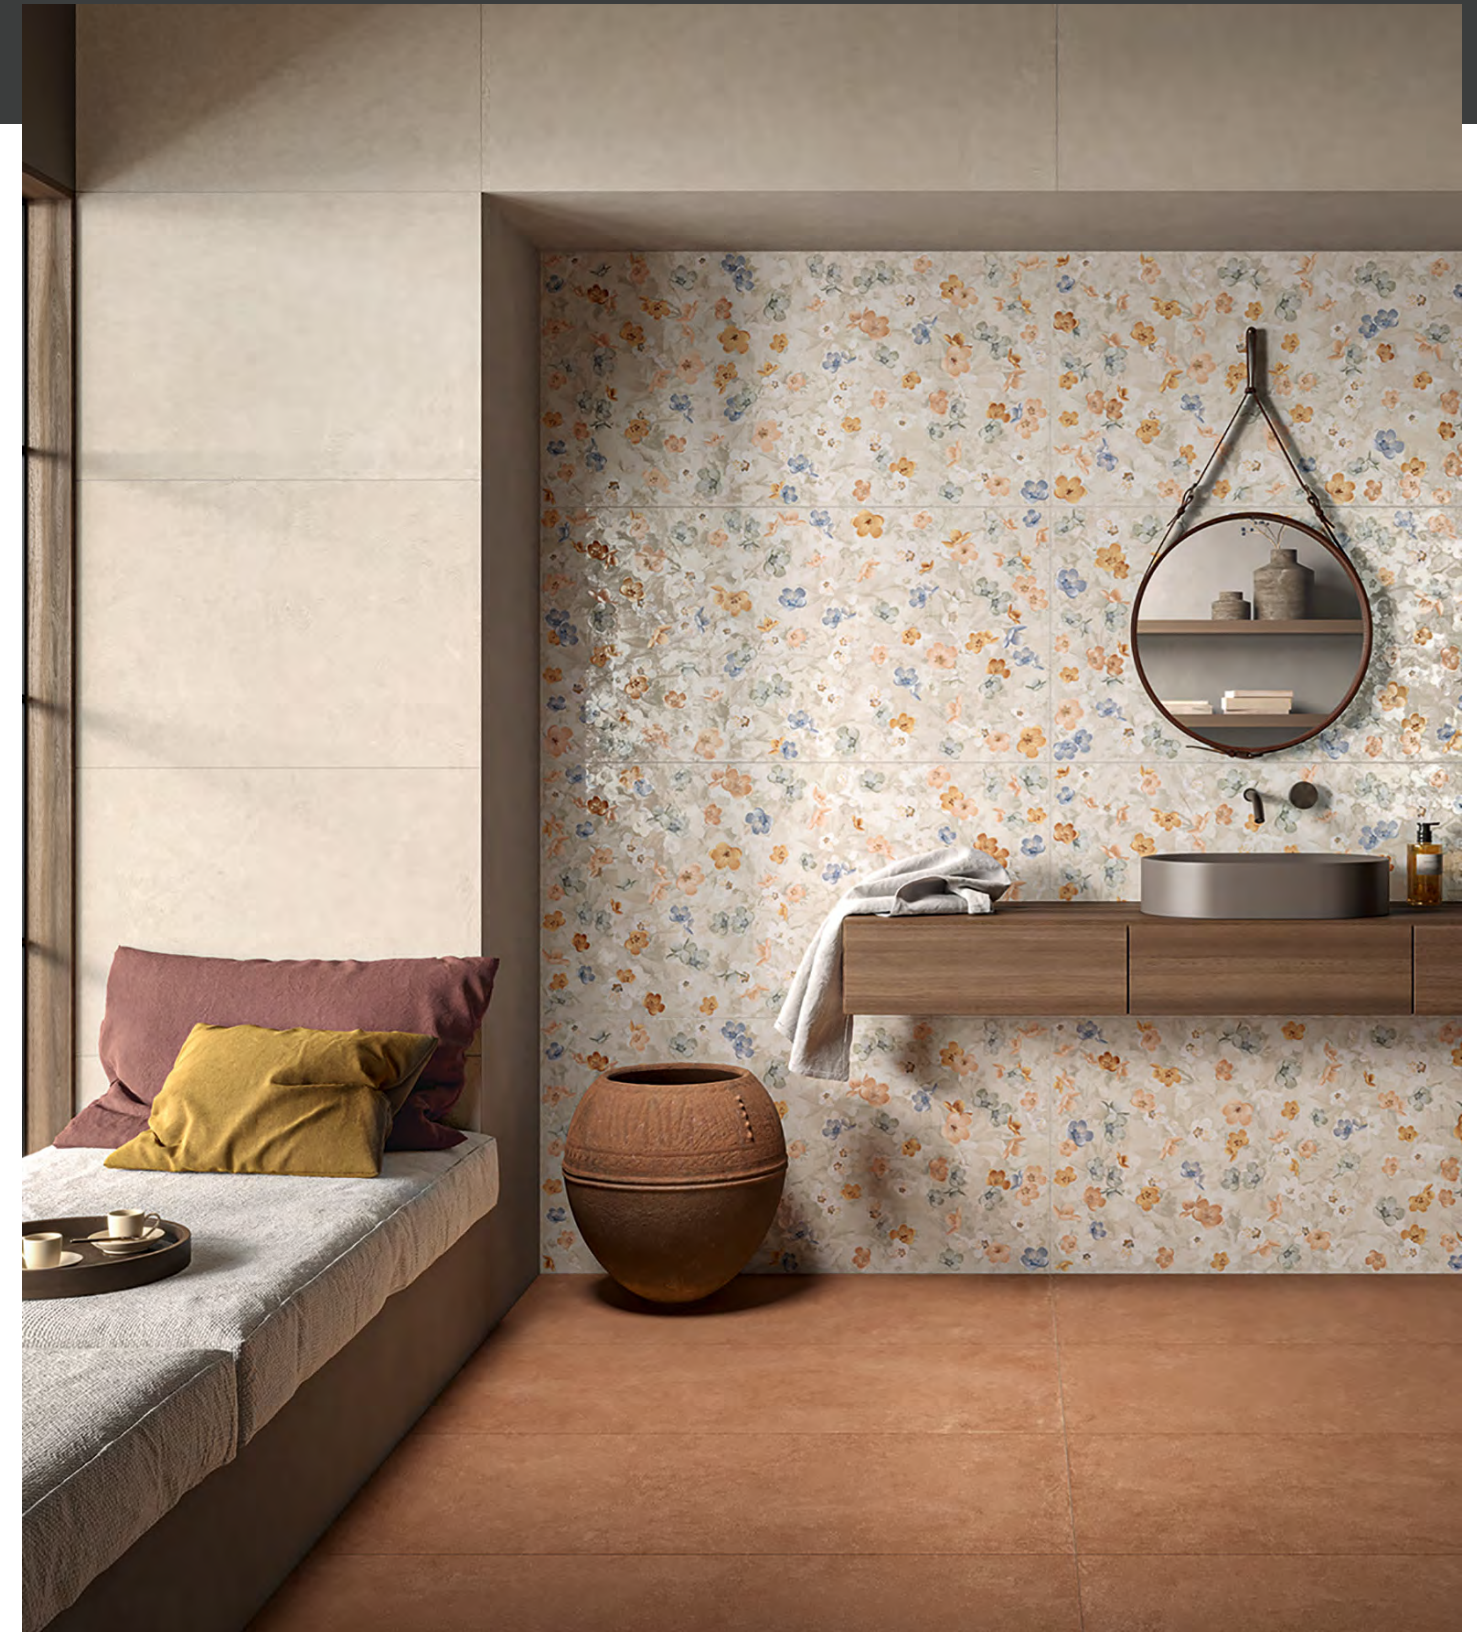

Color•Size•Finish Matrix

Color — Size & Thickness	Ivory	Greige	Taupe	Terracotta	Green	Blue	Grey
4" x 24" x 9.5mm	Natural	Natural	Natural	Natural	Natural	Natural	Natural
24" x 24" x 9.5mm	Natural	Natural	Natural	Natural	Natural	Natural	Natural
24" x 48" x 9.5mm	Natural	Natural	Natural	Natural	Natural	Natural	Natural
48" x 48" x 9mm	Natural	Natural	Natural	Natural			Natural
Bullnose 2" x 24" x 9.5mm	Natural	Natural	Natural	Natural	Natural	Natural	Natural
Stairtread 13" x 48" x 9.5mm	Natural	Natural	Natural	Natural	Natural	Natural	Natural

Color — Size & Thickness	White		Blush		Sage		Navy		Graphite			
Folds	White	Beige	Blush	Sage	Navy	Graphite						
24" x 48" x 9.5mm	Matte	Matte	Matte	Matte	Matte	Matte	Matte					

Chart indicates available size, color, finish and thickness options. Shaded block indicates not available. Sizing is nominal for field tile, trims, and decors.

EMBRACE

Nature's warmth - artistically pleated.