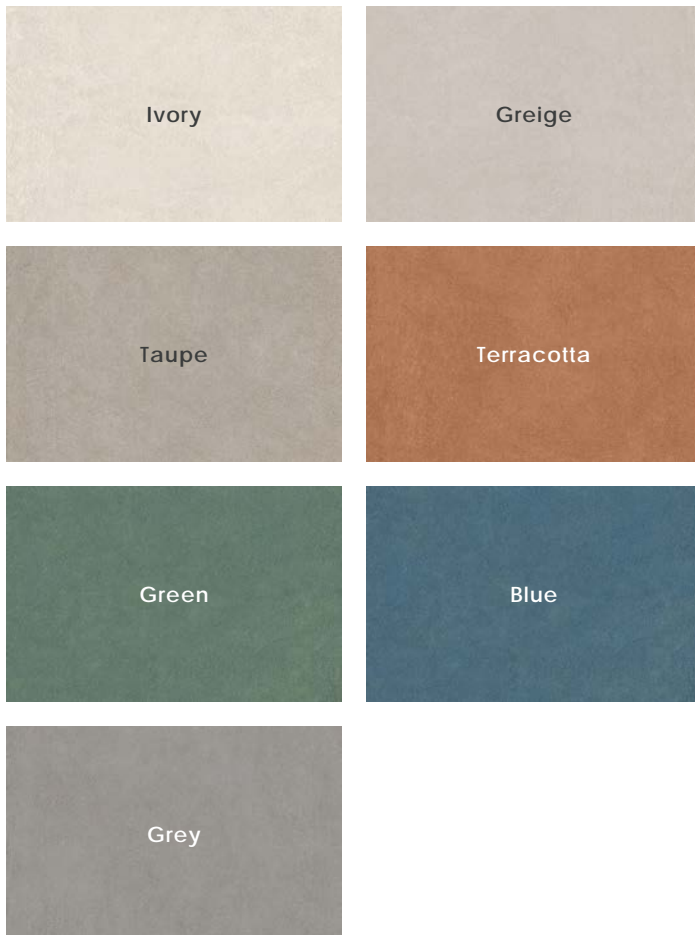

Description

Embrace porcelain tile emulates nature, particularly clay's warm hues and 'tone-on-tone' gradations. A delicate play of light and shadow is showcased in the decor through its exquisite, folded textures, evoking the subtle intricacy of artfully pleated fabric.

Colors

Folds

2024v1

Sizes

Finish & Thickness

Matte, Natural | 9mm, 9.5mm
Finish varies per size and color –
Refer to Color•Size•Finish Matrix

Lead Time

8-10 Weeks

| Color — Size & Thickness |  | | | | | |
|--------------------------------|--|-------|-------|-------|-------|----------|
| Folds | White | Beige | Blush | Sage | Navy | Graphite |
| 24" x 48" x 9.5mm | Matte | Matte | Matte | Matte | Matte | Matte |

Chart indicates available size, color, finish and thickness options. Shaded block indicates not available. Sizing is nominal for field tile, trims, and decors.