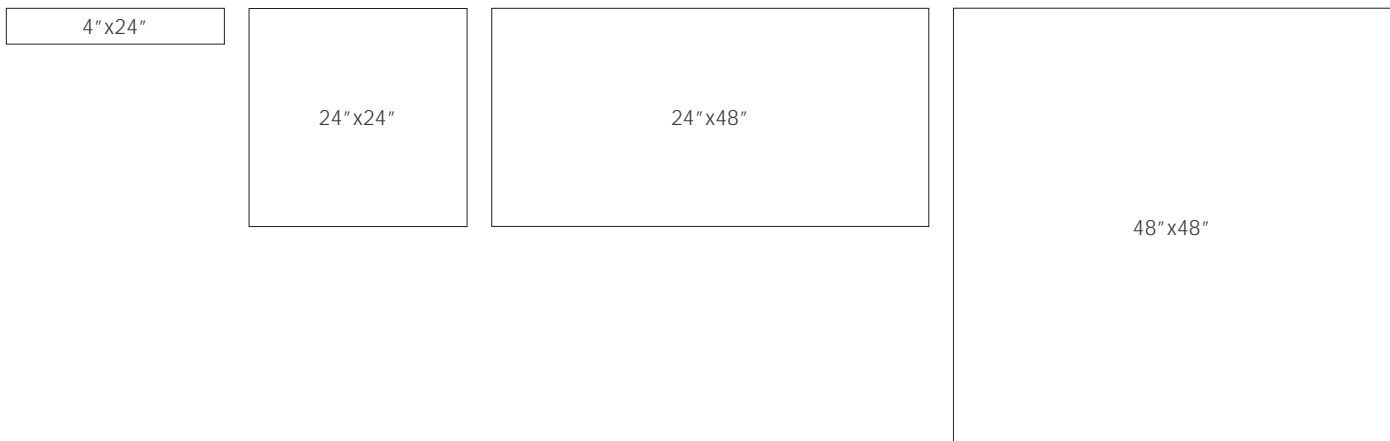

Colors

Folds

2024v1

Sizes

Finish & Thickness

Matte, Natural | 9mm, 9.5mm
Finish varies per size and color –
Refer to Color•Size•Finish Matrix

Lead Time

8-10 Weeks

| Color — Size & Thickness |  | | | | | |
|--------------------------------|--|-------|-------|-------|-------|----------|
| Folds | White | Beige | Blush | Sage | Navy | Graphite |
| 24" x 48" x 9.5mm | Matte | Matte | Matte | Matte | Matte | Matte |

Chart indicates available size, color, finish and thickness options. Shaded block indicates not available. Sizing is nominal for field tile, trims, and decors.