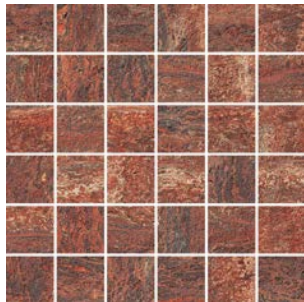

Pattern Suggestions

Decor

Staggered 3D 48"x48"x9mm Matte | Three Piece Set

White

Beige

Grey

Red

The decoration combines a listel laid flatly with a listel which longer side is installed overlapping. This creates a module with an original three-dimensional effect. The overlapping is possible thanks to the engraving made on the back of the strip, which generates the 3D effect.

Pattern Suggestion

Mosaics

2"x2" Mosaic on 12"x12"x9mm Sheet Matte

White Cross Cut

White Vein Cut

Beige Cross Cut

Beige Vein Cut

Grey Cross Cut

Grey Vein Cut

Red Vein Cut

Muretto Mosaic on 12"x12"x9mm Sheet Matte

White Cross Cut

White Vein Cut

Beige Cross Cut

Beige Vein Cut

Grey Cross Cut