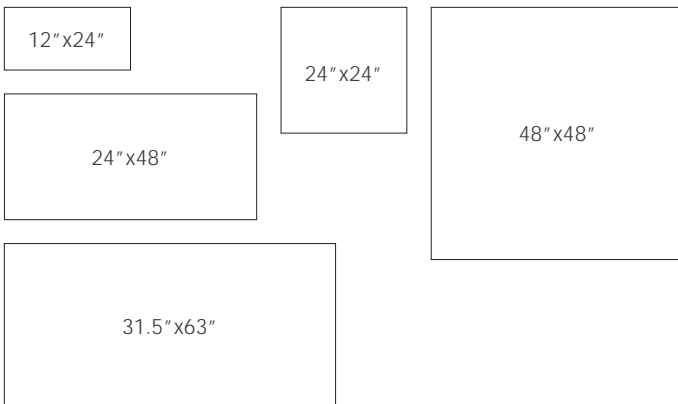

Grey Vein Cut

Grey Vein Cut Linear

Red Vein Cut

Red Vein Cut Linear

2024V1

Red Vein Cut

Grey Vein Cut Semicircle 3D

Sizes