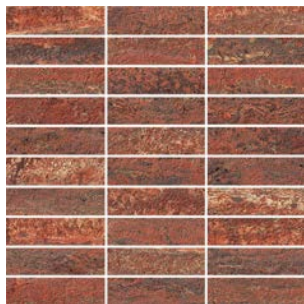

Grey Vein Cut

Red Vein Cut

Muretto Mosaic on 12"x12"x9mm Sheet Matte

White Cross Cut

White Vein Cut

Beige Cross Cut

Beige Vein Cut

Grey Cross Cut

Grey Vein Cut

Red Vein Cut

Color•Size•Finish Matrix

Color — Size & Thickness											
	White Vein Cut	White Cross Cut	White Linear	Beige Vein Cut	Beige Cross Cut	Beige Linear	Grey Vein Cut	Grey Cross Cut	Grey Linear	Red Vein Cut	Red Linear
12" x 24" x 9mm	Matte			Matte			Matte				
24" x 24" x 9mm		Matte	Finish		Matte	Finish		Matte			
24" x 48" x 9mm	Grip Matte	Matte	Matte	Grip Matte	Matte	Matte	Grip Matte	Matte	Matte	Matte	Matte
48" x 48" x 9mm		Matte	Finish		Matte	Finish		Matte			
31.5" x 63" x 9mm	Matte		Finish	Matte		Finish	Matte			Matte	
Bullnose 3" x 24" x 9mm	Matte 	Matte		Matte	Matte		Matte	Matte		Matte	
Stairtread With Bullnose Edge 13" x 48" x 9mm			Matte			Matte					Matte
	Matte 	Matte		Matte	Matte		Matte	Matte		Matte	