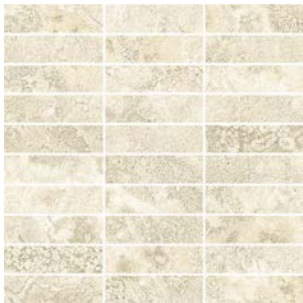

Pattern Suggestions

Decor

Staggered 3D 48"x48"x9mm Matte | Three Piece Set

White

Beige

Grey

Red

The decoration combines a listel laid flatly with a listel which longer side is installed overlapping. This creates a module with an original three-dimensional effect. The overlapping is possible thanks to the engraving made on the back of the strip, which generates the 3D effect.

Pattern Suggestion

Mosaics

2"x2" Mosaic on 12"x12"x9mm Sheet Matte

White Cross Cut

White Vein Cut

Beige Cross Cut

Beige Vein Cut

Grey Cross Cut

Grey Vein Cut

Red Vein Cut

Muretto Mosaic on 12"x12"x9mm Sheet Matte

White Cross Cut

White Vein Cut

Beige Cross Cut

Beige Vein Cut

Grey Cross Cut

Grey Vein Cut

Red Vein Cut

Color•Size•Finish Matrix

Color — Size & Thickness											
	White Vein Cut	White Cross Cut	White Linear	Beige Vein Cut	Beige Cross Cut	Beige Linear	Grey Vein Cut	Grey Cross Cut	Grey Linear	Red Vein Cut	Red Linear
12" x 24" x 9mm	Matte			Matte			Matte				
24" x 24" x 9mm		Matte	Finish		Matte	Finish		Matte			
24" x 48" x 9mm	Grip Matte	Matte	Matte	Grip Matte	Matte	Matte	Grip Matte	Matte	Matte	Matte	Matte
48" x 48" x 9mm		Matte	Finish		Matte	Finish		Matte			
31.5" x 63" x 9mm	Matte		Finish	Matte		Finish	Matte			Matte	
Bullnose 3" x 24" x 9mm	Matte 	Matte		Matte	Matte		Matte	Matte		Matte	
Stairtread With Bullnose Edge 13" x 48" x 9mm			Matte			Matte					Matte
	Matte 	Matte		Matte	Matte		Matte	Matte		Matte	