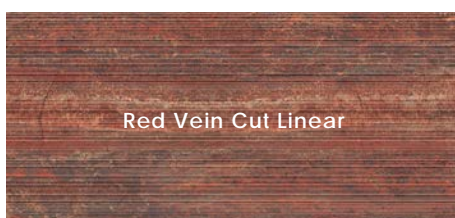

Colors

White Cross Cut

White Vein Cut

White Vein Cut Linear

Beige Cross Cut

Beige Vein Cut

Beige Vein Cut Linear

Grey Cross Cut

Grey Vein Cut

Grey Vein Cut Linear

Red Vein Cut

Red Vein Cut Linear

2024V1

Red Vein Cut

Grey Vein Cut Semicircle 3D

Sizes