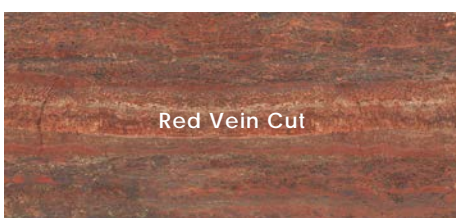

White Vein Cut

Description

Eternal Stone porcelain tile is a captivating narrative of a cherished material that architects have coveted for centuries, from the days of ancient Rome and the Renaissance period to contemporary times. This versatile collection of travertine illustrates the everlasting elegance and charm of the stone.

Colors

White Cross Cut

White Vein Cut

White Vein Cut Linear

Beige Cross Cut

Beige Vein Cut

Beige Vein Cut Linear

Grey Cross Cut

Grey Vein Cut

Grey Vein Cut Linear

Red Vein Cut

Red Vein Cut Linear

2024V1

Red Vein Cut

Grey Vein Cut Semicircle 3D

Sizes