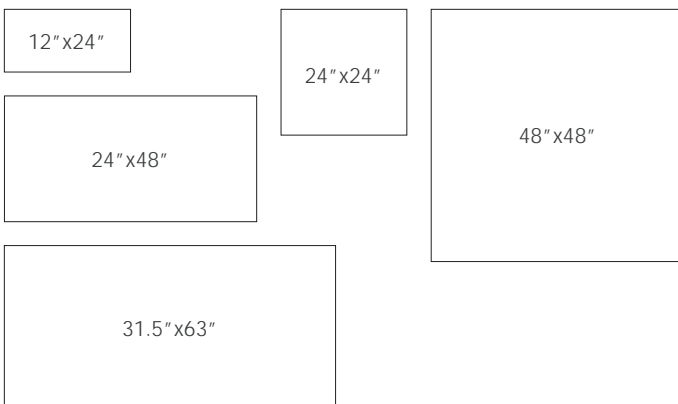

Grey Vein Cut

Grey Vein Cut Linear

Red Vein Cut

Red Vein Cut Linear

2024V2

Red Vein Cut

Grey Vein Cut Semicircle 3D

Sizes