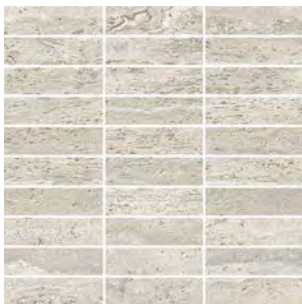

Colors

White Cross Cut

White Vein Cut

White Vein Cut Linear

Beige Cross Cut

Beige Vein Cut

Beige Vein Cut Linear

Grey Cross Cut

Pattern Suggestion

Mosaics

2"x2" Mosaic on 12"x12"x9mm Sheet Matte

White Cross Cut

White Vein Cut

Beige Cross Cut

Beige Vein Cut

Grey Cross Cut

Grey Vein Cut

Red Vein Cut

Muretto Mosaic on 12"x12"x9mm Sheet Matte

White Cross Cut

White Vein Cut

Beige Cross Cut

Beige Vein Cut

Grey Cross Cut

Grey Vein Cut

Red Vein Cut

Color•Size•Finish Matrix

| Color — Size & Thickness |  |  |  |  |  |  |  |  |  |  |  |
|--|---|---|--|---|---|---|---|---|---|---|---|
| | White Vein Cut | White Cross Cut | White Linear | Beige Vein Cut | Beige Cross Cut | Beige Linear | Grey Vein Cut | Grey Cross Cut | Grey Linear | Red Vein Cut | Red Linear |
| 12" x 24" x 9mm | Matte | | | Matte | | | Matte | | | | |
| 24" x 24" x 9mm | | Matte | | | Matte | | | Matte | | | |
| 24" x 48" x 9mm | Grip Matte | Matte | Matte | Grip Matte | Matte | Matte | Grip Matte | Matte | Matte | Matte | Matte |
| 48" x 48" x 9mm | | Matte | | | Matte | | | Matte | | | |
| 31.5" x 63" x 9mm | Matte | | | Matte | | | Matte | | | Matte | |
| Bullnose 3" x 24" x 9mm  | Matte | Matte | | Matte | Matte | | Matte | Matte | | Matte | |
| Stairtread With Bullnose Edge 13" x 48" x 9mm  | Matte | Matte | | Matte | Matte | | Matte | Matte | | Matte | |