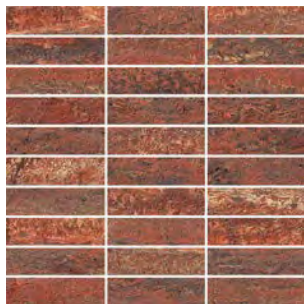

Grey Vein Cut

Red Vein Cut

Muretto Mosaic on 12"x12"x9mm Sheet Matte

White Cross Cut

White Vein Cut

Beige Cross Cut

Beige Vein Cut

Grey Cross Cut

Grey Vein Cut

Red Vein Cut

Color•Size•Finish Matrix

| Color — Size & Thickness |  |  |  |  |  |  |  |  |  |  |  |
|--|---|---|--|---|---|---|---|---|---|---|---|
| | White Vein Cut | White Cross Cut | White Linear | Beige Vein Cut | Beige Cross Cut | Beige Linear | Grey Vein Cut | Grey Cross Cut | Grey Linear | Red Vein Cut | Red Linear |
| 12" x 24" x 9mm | Matte | | | Matte | | | Matte | | | | |
| 24" x 24" x 9mm | | Matte | | | Matte | | | Matte | | | |
| 24" x 48" x 9mm | Grip Matte | Matte | Matte | Grip Matte | Matte | Matte | Grip Matte | Matte | Matte | Matte | Matte |
| 48" x 48" x 9mm | | Matte | | | Matte | | | Matte | | | |
| 31.5" x 63" x 9mm | Matte | | | Matte | | | Matte | | | Matte | |
| Bullnose 3" x 24" x 9mm  | Matte | Matte | | Matte | Matte | | Matte | Matte | | Matte | |
| Stairtread With Bullnose Edge 13" x 48" x 9mm  | Matte | Matte | | Matte | Matte | | Matte | Matte | | Matte | |