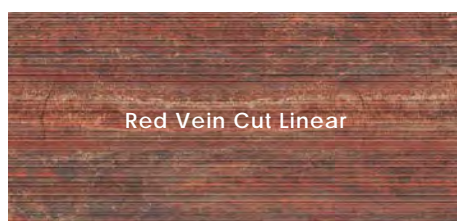

Colors

White Cross Cut

White Vein Cut

White Vein Cut Linear

Beige Cross Cut

Beige Vein Cut

Beige Vein Cut Linear

Grey Cross Cut

Grey Vein Cut

Grey Vein Cut Linear

Red Vein Cut

Red Vein Cut Linear

2024V2

Red Vein Cut

Grey Vein Cut Semicircle 3D

Sizes