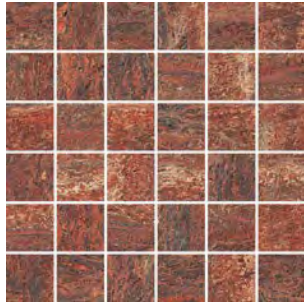

Pattern Suggestions

Decor

Staggered 3D 48"x48"x9mm Matte | Three Piece Set

White

Beige

Grey

Red

The decoration combines a listel laid flatly with a listel which longer side is installed overlapping. This creates a module with an original three-dimensional effect. The overlapping is possible thanks to the engraving made on the back of the strip, which generates the 3D effect.

Pattern Suggestion

Mosaics

2"x2" Mosaic on 12"x12"x9mm Sheet Matte

White Cross Cut

White Vein Cut

Beige Cross Cut

Beige Vein Cut

Grey Cross Cut

Grey Vein Cut

Red Vein Cut

Muretto Mosaic on 12"x12"x9mm Sheet Matte

White Cross Cut

White Vein Cut

Beige Cross Cut

Beige Vein Cut

Grey Cross Cut