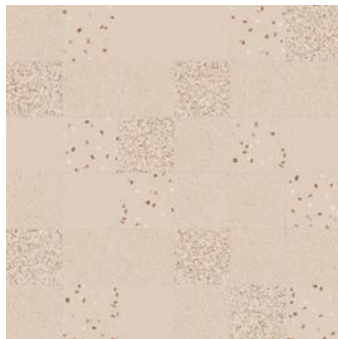

Terracotta + Terracotta Medium Flecks

Description

Granular porcelain tile contains the authenticity of this familiar speckle that eludes to a back-to-basics influence of terrazzo. An essential expression does not have to be boring, rather can be whimsical while honoring the original agglomerate.

Solid Colors

Small Fleck Colors

2024v1

Medium Fleck Colors

Large Fleck Colors

Sizes

Finish & Thickness

Matte | 10mm
Refer to Color • Size • Finish Matrix

Body Type	Shade Variation
Glazed Color-Body Porcelain	V2

Mix Colors | Mix is a random selection of each visual within a box containing 11 pieces. Each box may contain a different combination.

White

Terracotta

Grey

Graphite

Color•Size•Finish Matrix

Color — Size & Thickness				
Solid Colors	White	Terracotta	Grey	Graphite
12" x 12" x 10mm	Matte	Matte	Matte	Matte
Color — Size & Thickness				
Small Fleck	White	Terracotta	Grey	Graphite
12" x 12" x 10mm	Matte	Matte	Matte	Matte
Color — Size & Thickness				
Medium Fleck	White	Terracotta	Grey	Graphite
12" x 12" x 10mm	Matte	Matte	Matte	Matte
Color — Size & Thickness				
Large Fleck	White	Terracotta	Grey	Graphite
12" x 12" x 10mm	Matte	Matte	Matte	Matte