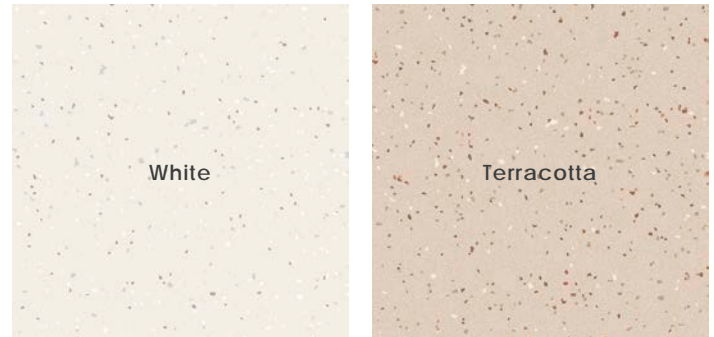

Terracotta + Terracotta Medium Flecks

Description

Granular porcelain tile contains the authenticity of this familiar speckle that eludes to a back-to-basics influence of terrazzo. An essential expression does not have to be boring, rather can be whimsical while honoring the original agglomerate.

Solid Colors

Small Fleck Colors

2024v1

Medium Fleck Colors

Large Fleck Colors

Sizes

Finish & Thickness

Matte | 10mm
Refer to Color • Size • Finish Matrix