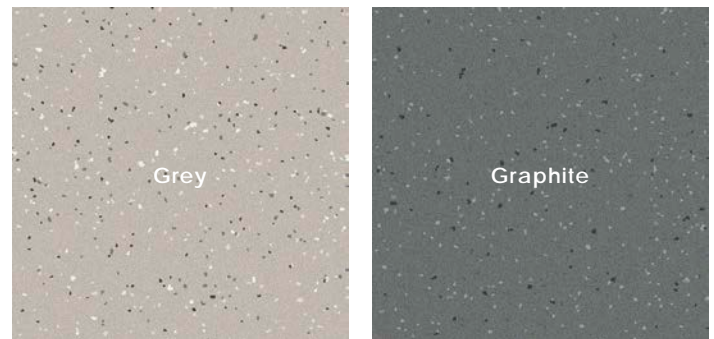

Terracotta + Terracotta Medium Flecks

Description

Granular porcelain tile contains the authenticity of this familiar speckle that eludes to a back-to-basics influence of terrazzo. An essential expression does not have to be boring, rather can be whimsical while honoring the original agglomerate.

Solid Colors

Small Fleck Colors

2024v1

Medium Fleck Colors

Large Fleck Colors

Sizes

Finish & Thickness

Matte | 10mm
Refer to Color • Size • Finish Matrix