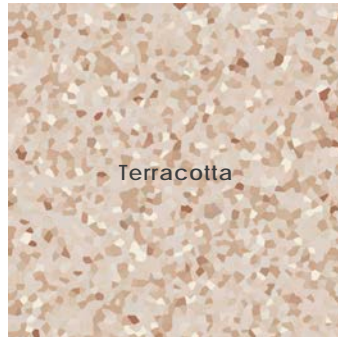

Solid Colors

Small Fleck Colors

2024v1

Medium Fleck Colors

Large Fleck Colors

Sizes

Finish & Thickness

Matte | 10mm
Refer to Color • Size • Finish Matrix

Body Type	Shade Variation
Glazed Color-Body Porcelain	V2

Mix Colors | Mix is a random selection of each visual within a box containing 11 pieces. Each box may contain a different combination.

White

Terracotta

Grey

Graphite

Color•Size•Finish Matrix

Color — Size & Thickness				
Solid Colors	White	Terracotta	Grey	Graphite
12" x 12" x 10mm	Matte	Matte	Matte	Matte
Color — Size & Thickness				
Small Fleck	White	Terracotta	Grey	Graphite
12" x 12" x 10mm	Matte	Matte	Matte	Matte
Color — Size & Thickness				
Medium Fleck	White	Terracotta	Grey	Graphite
12" x 12" x 10mm	Matte	Matte	Matte	Matte
Color — Size & Thickness				
Large Fleck	White	Terracotta	Grey	Graphite
12" x 12" x 10mm	Matte	Matte	Matte	Matte