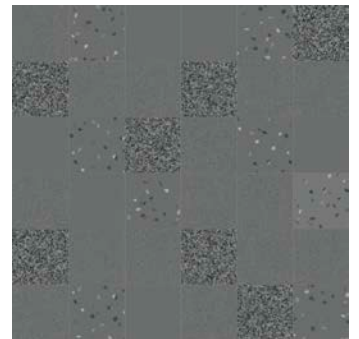

Body Type	Shade Variation
Glazed Color-Body Porcelain	V2

Mix Colors | Mix is a random selection of each visual within a box containing 11 pieces. Each box may contain a different combination.

White

Terracotta

Grey

Graphite

Color•Size•Finish Matrix

Color — Size & Thickness				
Solid Colors	White	Terracotta	Grey	Graphite
12" x 12" x 10mm	Matte	Matte	Matte	Matte
Color — Size & Thickness				
Small Fleck	White	Terracotta	Grey	Graphite
12" x 12" x 10mm	Matte	Matte	Matte	Matte
Color — Size & Thickness				
Medium Fleck	White	Terracotta	Grey	Graphite
12" x 12" x 10mm	Matte	Matte	Matte	Matte
Color — Size & Thickness				
Large Fleck	White	Terracotta	Grey	Graphite
12" x 12" x 10mm	Matte	Matte	Matte	Matte

Mix is a random selection of each visual within a box containing 11 pieces. Each box may contain a different combination.

Chart indicates available size, color, finish and thickness options. Shaded block indicates not available. Sizing is nominal for field tile, trims, and decors.