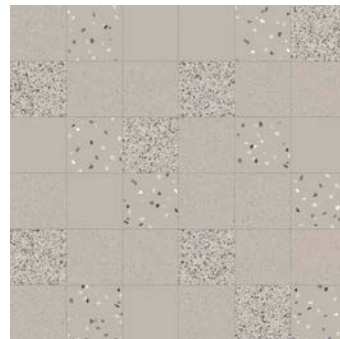

Body Type	Shade Variation
Glazed Color-Body Porcelain	V2

Mix Colors | Mix is a random selection of each visual within a box containing 11 pieces. Each box may contain a different combination.

White

Terracotta

Grey

Graphite

Color•Size•Finish Matrix

Color — Size & Thickness				
Solid Colors	White	Terracotta	Grey	Graphite
12" x 12" x 10mm	Matte	Matte	Matte	Matte
Color — Size & Thickness				
Small Fleck	White	Terracotta	Grey	Graphite
12" x 12" x 10mm	Matte	Matte	Matte	Matte
Color — Size & Thickness				
Medium Fleck	White	Terracotta	Grey	Graphite
12" x 12" x 10mm	Matte	Matte	Matte	Matte
Color — Size & Thickness				
Large Fleck	White	Terracotta	Grey	Graphite
12" x 12" x 10mm	Matte	Matte	Matte	Matte

Mix is a random selection of each visual within a box containing 11 pieces. Each box may contain a different combination.

Chart indicates available size, color, finish and thickness options. Shaded block indicates not available. Sizing is nominal for field tile, trims, and decors.