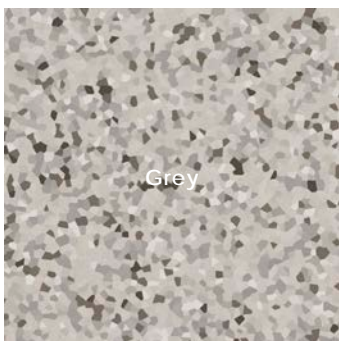

Terracotta + Terracotta Medium Flecks

Description

Granular porcelain tile contains the authenticity of this familiar speckle that eludes to a back-to-basics influence of terrazzo. An essential expression does not have to be boring, rather can be whimsical while honoring the original agglomerate.

Solid Colors

Small Fleck Colors

2024v1

Medium Fleck Colors

Large Fleck Colors

Sizes

Finish & Thickness

Matte | 10mm
Refer to Color • Size • Finish Matrix

Body Type	Shade Variation
Glazed Color-Body Porcelain	V2

Mix Colors | Mix is a random selection of each visual within a box containing 11 pieces. Each box may contain a different combination.

White

Terracotta