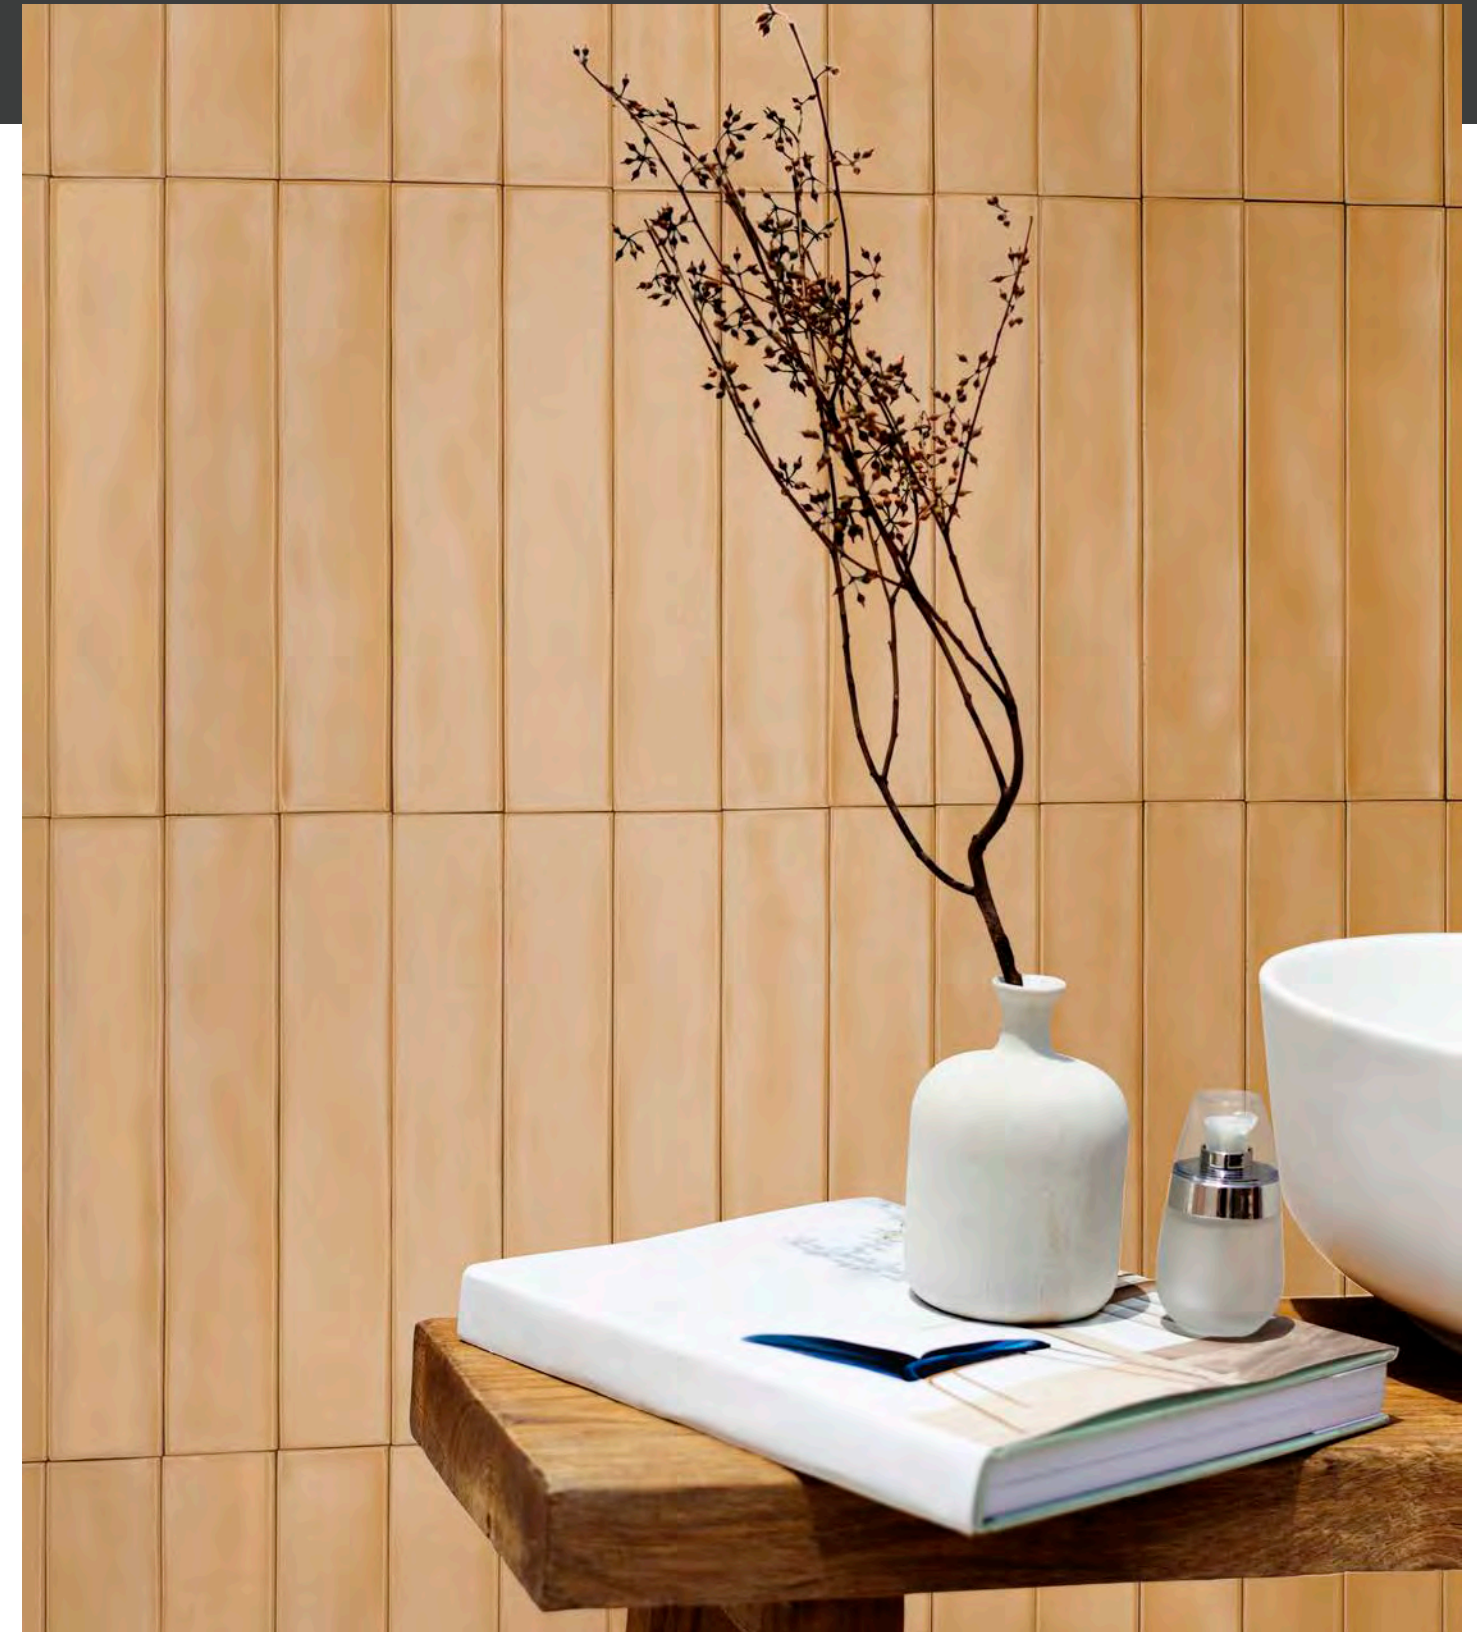

Color•Size•Finish Matrix

Color — Size & Thickness						
	White	Ivory	Sepia	Dusty Rose	Sienna	Rust
2"x12"x10mm	Satin	Matte	Matte	Satin	Matte	Satin

Color — Size & Thickness					
	Yellow	Green	Blue	Grey	Black
2"x12"x10mm	Satin	Satin	Satin	Matte	Satin

Chart indicates available size, color, finish and thickness options. Shaded block indicates not available. Sizing is nominal for field tile, trims, and decors.

HARMONIX

Inspired by hand-made terracotta.