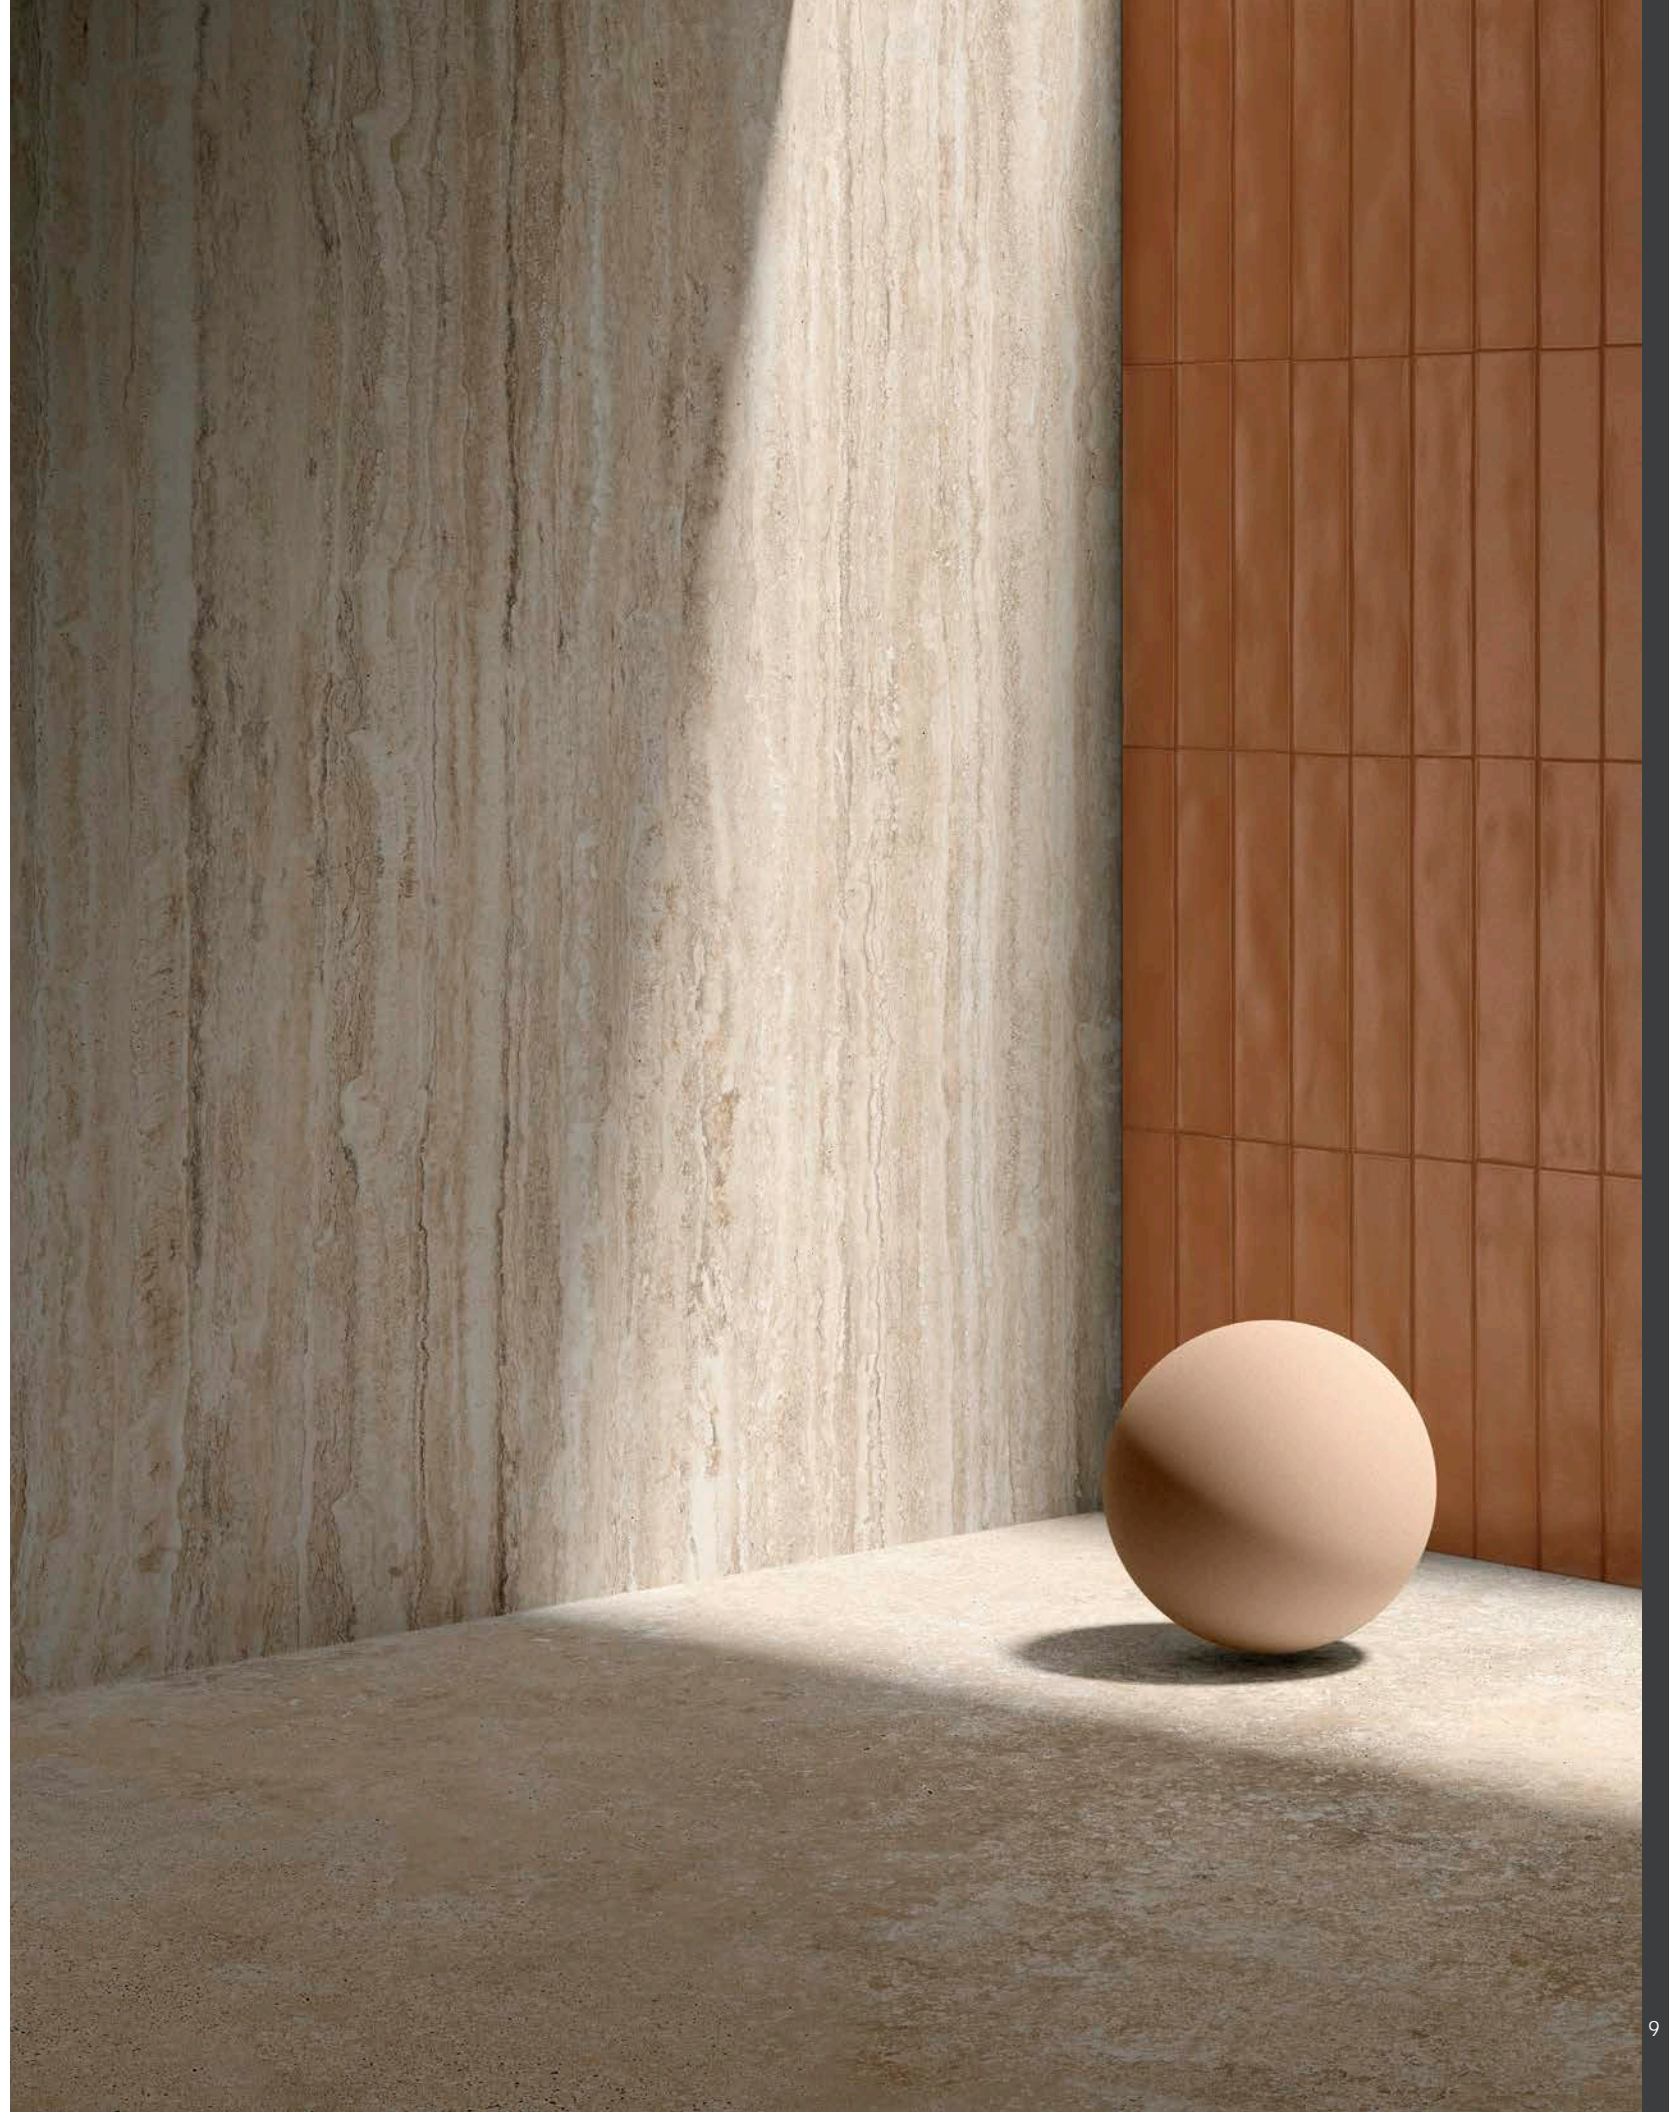

HARMONIX

Harmonix porcelain tile encapsulates the essence of sophistication with its subtle yet captivating design. The slender and elongated shape of the design allows for creative arrangements in commercial spaces while also mimicking delicate textural changes that produce deep variations in color.

The fresh, stick-like shape can adorn vertical and horizontal surfaces with unique designs, adding a handcrafted touch to modern aesthetics.

Color•Size•Finish Matrix

Color — Size & Thickness						
	White	Ivory	Sepia	Dusty Rose	Sienna	Rust
2"x12"x10mm	Satin	Matte	Matte	Satin	Matte	Satin

Color — Size & Thickness					
	Yellow	Green	Blue	Grey	Black
2"x12"x10mm	Satin	Satin	Satin	Matte	Satin

Chart indicates available size, color, finish and thickness options. Shaded block indicates not available. Sizing is nominal for field tile, trims, and decors.